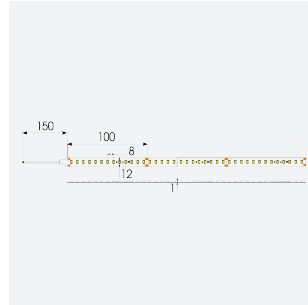

U-Cell Ultra Long LED Strip

U-Cell 48V 9.6W IP20 White 6500K 30m

Code: U/48/03/20/01/65/S03/01

Category	LED Strip
Application	Hospitality, Residential, Retail
Specification	Performance

- U-CELL Ultra long LED strip suitable for residential (external), hospitality, retail and commercial applications
- Up to 50M can be run from a single power supply, great for external applications when suitable power supply locations are few and far between
- Fast fit plug and play connections remove the need for time consuming soldering of joints
- Joint and connection accessories sold separately
- Low 48V input offers great reliability and safety for outdoor installations, as well as uniform brightness from the beginning to the end of each run
- Available in IP20, IP65 and IP67 ratings, and in drums up to 50M ensuring suitability for any long length internal or external application
- Large strip pack sizes and multiple connector packs offers great time saving and ease when working on a large scale project
- 130

GENERAL INFORMATION	
Wattage	9.6W/m
Lumens Delivered	980lm/m
Lm/W	103lm/W
Beam Angle	120
CRI	90
CCT	6500K
Input	48V
Operating Temp	-20°C - 45°C
SDCM	3
Product Weight without Packaging	0.42 kg

TECHNICAL INFORMATION	
Light Source	LED
IP Rating	IP20
Class Protection	3
Internal / External	Internal
Surface / Recessed / Suspended	Ceiling, Recessed, Wall
Lumen Depreciation	L70 50,000h
Warranty (Years)	5
CE Mark	Yes
Height	1.5 mm
LED Strip LEDs Per Metre	130