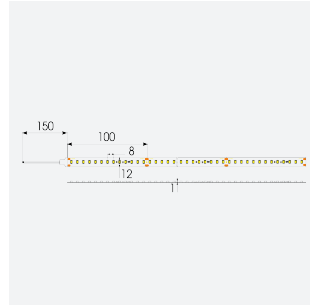

U-Cell Ultra Long LED Strip

U-Cell 48V 9.6W IP20 White 4000K 30m
Code: U/48/03/20/01/40/S03/01

Category	LED Strip
Application	Hospitality, Residential, Retail
Specification	Performance

PRODUCT FEATURES

- U-CELL Ultra long LED strip suitable for residential (external), hospitality, retail and commercial applications
- Up to 50M can be run from a single power supply, great for external applications when suitable power supply locations are few and far between
- Fast fit plug and play connections remove the need for time consuming soldering of joints
- Joint and connection accessories sold separately
- Low 48V input offers great reliability and safety for outdoor installations, as well as uniform brightness from the beginning to the end of each run
- Available in IP20, IP65 and IP67 ratings, and in drums up to 50M ensuring suitability for any long length internal or external application
- Large strip pack sizes and multiple connector packs offers great time saving and ease when working on a large scale project
- 130

GENERAL INFORMATION	
Wattage	9.6W/m
Lumens Delivered	980lm/m
Lm/W	103lm/W
Beam Angle	120
CRI	90
CCT	4000K
Input	48V
Operating Temp	-20°C - 45°C
SDCM	3
Product Weight without Packaging	0.42 kg

TECHNICAL INFORMATION	
Light Source	LED
IP Rating	IP20
Class Protection	3
Internal / External	Internal
Surface / Recessed / Suspended	Ceiling, Recessed, Wall
Lumen Depreciation	L70 50,000h
Warranty (Years)	5
CE Mark	Yes
Height	2 mm
LED Strip LEDs Per Metre	130