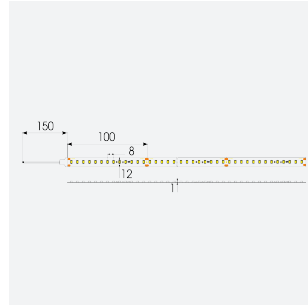

U-Cell Ultra Long LED Strip

U-Cell 48V 9.6W IP20 White 4000K 30m

Code: U/48/03/20/01/40/S03/01

Category	LED Strip
Application	Hospitality, Residential, Retail
Specification	Performance

- U-CELL Ultra long LED strip suitable for residential (external), hospitality, retail and commercial applications
- Up to 50M can be run from a single power supply, great for external applications when suitable power supply locations are few and far between
- Fast fit plug and play connections remove the need for time consuming soldering of joints
- Joint and connection accessories sold separately
- Low 48V input offers great reliability and safety for outdoor installations, as well as uniform brightness from the beginning to the end of each run
- Available in IP20, IP65 and IP67 ratings, and in drums up to 50M ensuring suitability for any long length internal or external application
- Large strip pack sizes and multiple connector packs offers great time saving and ease when working on a large scale project
- 130

GENERAL INFORMATION	
Wattage	9.6W/m
Lumens Delivered	980lm/m
Lm/W	103lm/W
Beam Angle	120
CRI	90
CCT	4000K
Input	48V
Operating Temp	-20°C - 45°C
SDCM	3
Product Weight without Packaging	0.42 kg

TECHNICAL INFORMATION	
Light Source	LED
IP Rating	IP20
Class Protection	3
Internal / External	Internal
Surface / Recessed / Suspended	Ceiling, Recessed, Wall
Lumen Depreciation	L70 50,000h
Warranty (Years)	5
CE Mark	Yes
Height	1.5 mm
LED Strip LEDs Per Metre	130