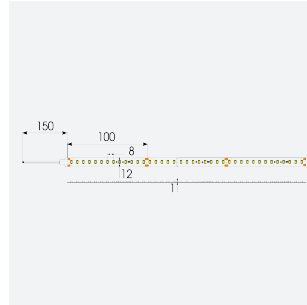

U-Cell Ultra Long LED Strip

U-Cell 48V 9.6W IP20 White 4000K 30m
Code: U/48/03/20/01/40/S03/01

Category	LED Strip
Application	Hospitality, Residential, Retail
Specification	Performance

PRODUCT FEATURES

- U-CELL Ultra long LED strip suitable for residential (external), hospitality, retail and commercial applications
- Up to 50M can be run from a single power supply, great for external applications when suitable power supply locations are few and far between
- Fast fit plug and play connections remove the need for time consuming soldering of joints
- Joint and connection accessories sold separately
- Low 48V input offers great reliability and safety for outdoor installations, as well as uniform brightness from the beginning to the end of each run
- Available in IP20, IP65 and IP67 ratings, and in drums up to 50M ensuring suitability for any long length internal or external application
- Large strip pack sizes and multiple connector packs offers great time saving and ease when working on a large scale project
- 130

GENERAL INFORMATION	
Wattage	9.6W/m
Lumens Delivered	980lm/m
Lm/W	103lm/W
Beam Angle	120
CRI	90
CCT	4000K
Input	48V
Operating Temp	-20°C - 45°C
SDCM	3
Product Weight without Packaging	0.42 kg

TECHNICAL INFORMATION	
Light Source	LED
IP Rating	IP20
Class Protection	3
Internal / External	Internal
Surface / Recessed / Suspended	Ceiling, Recessed, Wall
Lumen Depreciation	L70 50,000h
Warranty (Years)	5
CE Mark	Yes
Height	1.5 mm
LED Strip LEDs Per Metre	130