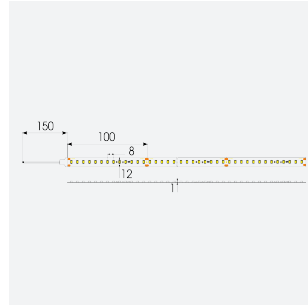

# U-Cell Ultra Long LED Strip

U-Cell 48V 9.6W IP20 White 3000K 30m

Code: U/48/03/20/01/30/S03/01

Category	LED Strip
Application	Hospitality, Residential, Retail
Specification	Performance

- U-CELL Ultra long LED strip suitable for residential (external), hospitality, retail and commercial applications
- Up to 50M can be run from a single power supply, great for external applications when suitable power supply locations are few and far between
- Fast fit plug and play connections remove the need for time consuming soldering of joints
- Joint and connection accessories sold separately
- Low 48V input offers great reliability and safety for outdoor installations, as well as uniform brightness from the beginning to the end of each run
- Available in IP20, IP65 and IP67 ratings, and in drums up to 50M ensuring suitability for any long length internal or external application
- Large strip pack sizes and multiple connector packs offers great time saving and ease when working on a large scale project
- 130

GENERAL INFORMATION	
Wattage	9.6W/m
Lumens Delivered	920lm/m
Lm/W	97lm/W
Beam Angle	120
CRI	90
CCT	3000K
Input	48V
Operating Temp	-20°C - 45°C
SDCM	3
Product Weight without Packaging	0.42 kg

TECHNICAL INFORMATION	
Light Source	LED
IP Rating	IP20
Class Protection	3
Internal / External	Internal
Surface / Recessed / Suspended	Ceiling, Recessed, Wall
Lumen Depreciation	L70 50,000h
Warranty (Years)	5
CE Mark	Yes
Height	1.5 mm
LED Strip LEDs Per Metre	130