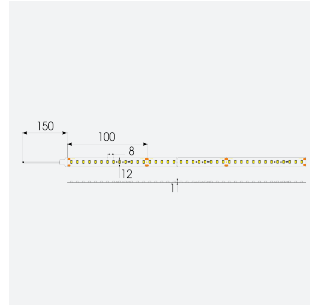

# U-Cell Ultra Long LED Strip

U-Cell 48V 9.6W IP20 White 3000K 30m  
**Code: U/48/03/20/01/30/S03/01**

Category	LED Strip
Application	Hospitality, Residential, Retail
Specification	Performance

## PRODUCT FEATURES

- U-CELL Ultra long LED strip suitable for residential (external), hospitality, retail and commercial applications
- Up to 50M can be run from a single power supply, great for external applications when suitable power supply locations are few and far between
- Fast fit plug and play connections remove the need for time consuming soldering of joints
- Joint and connection accessories sold separately
- Low 48V input offers great reliability and safety for outdoor installations, as well as uniform brightness from the beginning to the end of each run
- Available in IP20, IP65 and IP67 ratings, and in drums up to 50M ensuring suitability for any long length internal or external application
- Large strip pack sizes and multiple connector packs offers great time saving and ease when working on a large scale project
- 130

GENERAL INFORMATION	
Wattage	9.6W/m
Lumens Delivered	920lm/m
Lm/W	97lm/W
Beam Angle	120
CRI	90
CCT	3000K
Input	48V
Operating Temp	-20°C - 45°C
SDCM	3
Product Weight without Packaging	0.42 kg

TECHNICAL INFORMATION	
Light Source	LED
IP Rating	IP20
Class Protection	3
Internal / External	Internal
Surface / Recessed / Suspended	Ceiling, Recessed, Wall
Lumen Depreciation	L70 50,000h
Warranty (Years)	5
CE Mark	Yes
Height	1.5 mm
LED Strip LEDs Per Metre	130