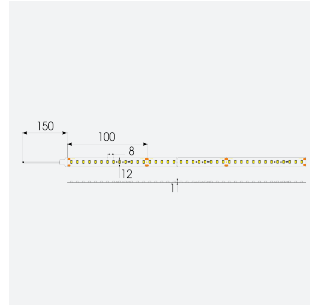

U-Cell Ultra Long LED Strip

U-Cell 48V 9.6W IP20 White 3000K 30m
Code: U/48/03/20/01/30/S03/01

Category	LED Strip
Application	Hospitality, Residential, Retail
Specification	Performance

PRODUCT FEATURES

- U-CELL Ultra long LED strip suitable for residential (external), hospitality, retail and commercial applications
- Up to 50M can be run from a single power supply, great for external applications when suitable power supply locations are few and far between
- Fast fit plug and play connections remove the need for time consuming soldering of joints
- Joint and connection accessories sold separately
- Low 48V input offers great reliability and safety for outdoor installations, as well as uniform brightness from the beginning to the end of each run
- Available in IP20, IP65 and IP67 ratings, and in drums up to 50M ensuring suitability for any long length internal or external application
- Large strip pack sizes and multiple connector packs offers great time saving and ease when working on a large scale project
- 130

GENERAL INFORMATION	
Wattage	9.6W/m
Lumens Delivered	920lm/m
Lm/W	97lm/W
Beam Angle	120
CRI	90
CCT	3000K
Input	48V
Operating Temp	-20°C - 45°C
SDCM	3
Product Weight without Packaging	0.42 kg

TECHNICAL INFORMATION	
Light Source	LED
IP Rating	IP20
Class Protection	3
Internal / External	Internal
Surface / Recessed / Suspended	Ceiling, Recessed, Wall
Lumen Depreciation	L70 50,000h
Warranty (Years)	5
CE Mark	Yes
Height	2 mm
LED Strip LEDs Per Metre	130