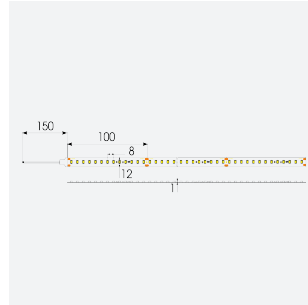

U-Cell Ultra Long LED Strip

U-Cell 48V 9.6W IP20 White 2700K 30m
Code: U/48/03/20/01/27/S03/01

Category	LED Strip
Application	Hospitality, Residential, Retail
Specification	Performance

PRODUCT FEATURES

- U-CELL Ultra long LED strip suitable for residential (external), hospitality, retail and commercial applications
- Up to 50M can be run from a single power supply, great for external applications when suitable power supply locations are few and far between
- Fast fit plug and play connections remove the need for time consuming soldering of joints
- Joint and connection accessories sold separately
- Low 48V input offers great reliability and safety for outdoor installations, as well as uniform brightness from the beginning to the end of each run
- Available in IP20, IP65 and IP67 ratings, and in drums up to 50M ensuring suitability for any long length internal or external application
- Large strip pack sizes and multiple connector packs offers great time saving and ease when working on a large scale project
- 130

GENERAL INFORMATION	
Wattage	9.6W/m
Lumens Delivered	900lm/m
Lm/W	94lm/W
Beam Angle	120
CRI	90
CCT	2700K
Input	48V
Operating Temp	-20°C - 45°C
SDCM	3
Product Weight without Packaging	0.42 kg

TECHNICAL INFORMATION	
Light Source	LED
IP Rating	IP20
Class Protection	3
Internal / External	Internal
Surface / Recessed / Suspended	Ceiling, Recessed, Wall
Lumen Depreciation	L70 50,000h
Warranty (Years)	5
CE Mark	Yes
Height	2 mm
LED Strip LEDs Per Metre	130