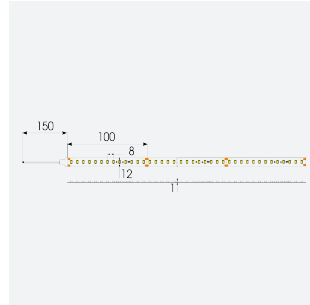

U-Cell Ultra Long LED Strip

U-Cell 48V 9.6W IP20 White 2700K 30m

Code: U/48/03/20/01/27/S03/01

Category	LED Strip
Application	Hospitality, Residential, Retail
Specification	Performance

- U-CELL Ultra long LED strip suitable for residential (external), hospitality, retail and commercial applications
- Up to 50M can be run from a single power supply, great for external applications when suitable power supply locations are few and far between
- Fast fit plug and play connections remove the need for time consuming soldering of joints
- Joint and connection accessories sold separately
- Low 48V input offers great reliability and safety for outdoor installations, as well as uniform brightness from the beginning to the end of each run
- Available in IP20, IP65 and IP67 ratings, and in drums up to 50M ensuring suitability for any long length internal or external application
- Large strip pack sizes and multiple connector packs offers great time saving and ease when working on a large scale project
- 130

GENERAL INFORMATION	
Wattage	9.6W/m
Lumens Delivered	900lm/m
Lm/W	94lm/W
Beam Angle	120
CRI	90
CCT	2700K
Input	48V
Operating Temp	-20°C - 45°C
SDCM	3
Product Weight without Packaging	0.42 kg

TECHNICAL INFORMATION	
Light Source	LED
IP Rating	IP20
Class Protection	3
Internal / External	Internal
Surface / Recessed / Suspended	Ceiling, Recessed, Wall
Lumen Depreciation	L70 50,000h
Warranty (Years)	5
CE Mark	Yes
Height	1.5 mm
LED Strip LEDs Per Metre	130