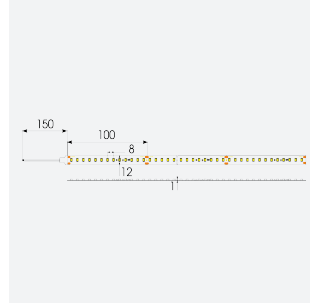

U-Cell Ultra Long LED Strip

U-Cell 48V 9.6W IP20 White 2700K 30m
Code: U/48/03/20/01/27/S03/01

Category	LED Strip
Application	Hospitality, Residential, Retail
Specification	Performance

PRODUCT FEATURES

- U-CELL Ultra long LED strip suitable for residential (external), hospitality, retail and commercial applications
- Up to 50M can be run from a single power supply, great for external applications when suitable power supply locations are few and far between
- Fast fit plug and play connections remove the need for time consuming soldering of joints
- Joint and connection accessories sold separately
- Low 48V input offers great reliability and safety for outdoor installations, as well as uniform brightness from the beginning to the end of each run
- Available in IP20, IP65 and IP67 ratings, and in drums up to 50M ensuring suitability for any long length internal or external application
- Large strip pack sizes and multiple connector packs offers great time saving and ease when working on a large scale project
- 130

GENERAL INFORMATION	
Wattage	9.6W/m
Lumens Delivered	900lm/m
Lm/W	94lm/W
Beam Angle	120
CRI	90
CCT	2700K
Input	48V
Operating Temp	-20°C - 45°C
SDCM	3
Product Weight without Packaging	0.42 kg

TECHNICAL INFORMATION	
Light Source	LED
IP Rating	IP20
Class Protection	3
Internal / External	Internal
Surface / Recessed / Suspended	Ceiling, Recessed, Wall
Lumen Depreciation	L70 50,000h
Warranty (Years)	5
CE Mark	Yes
Height	1.5 mm
LED Strip LEDs Per Metre	130