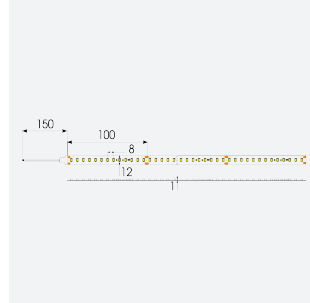

U-Cell Ultra Long LED Strip

U-Cell 48V 4.8W IP67 White 6500K 50m
Code: U/48/01/67/01/65/S05/01

Category	LED Strip
Application	Hospitality, Residential, Retail
Specification	Performance

PRODUCT FEATURES

- U-CELL Ultra long LED strip suitable for residential (external), hospitality, retail and commercial applications
- Up to 50M can be run from a single power supply, great for external applications when suitable power supply locations are few and far between
- Fast fit plug and play connections remove the need for time consuming soldering of joints
- Joint and connection accessories sold separately
- Low 48V input offers great reliability and safety for outdoor installations, as well as uniform brightness from the beginning to the end of each run
- Available in IP20, IP65 and IP67 ratings, and in drums up to 50M ensuring suitability for any long length internal or external application
- Large strip pack sizes and multiple connector packs offers great time saving and ease when working on a large scale project
- 130

GENERAL INFORMATION	
Wattage	4.8W/m
Lumens Delivered	480lm/m
Lm/W	100lm/W
Beam Angle	120
CRI	90
CCT	6500K
Input	48V
Operating Temp	-20°C - 45°C
SDCM	3
Product Weight without Packaging	2.7 kg

TECHNICAL INFORMATION	
Light Source	LED
IP Rating	IP67
Class Protection	3
Internal / External	Internal / External
Surface / Recessed / Suspended	Ceiling, Recessed, Wall
Lumen Depreciation	L70 50,000h
Warranty (Years)	5
CE Mark	Yes
Height	4.5 mm
LED Strip LEDs Per Metre	130