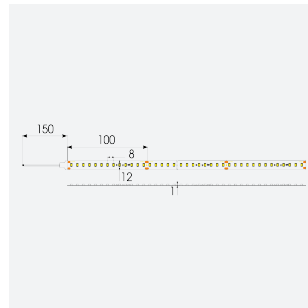

U-Cell Ultra Long LED Strip

U-Cell 48V 4.8W IP67 White 6500K 50m
Code: U/48/01/67/01/65/S05/01

Category	LED Strip
Application	Hospitality, Residential, Retail
Specification	Performance

PRODUCT FEATURES

- U-CELL Ultra long LED strip suitable for residential (external), hospitality, retail and commercial applications
- Up to 50M can be run from a single power supply, great for external applications when suitable power supply locations are few and far between
- Fast fit plug and play connections remove the need for time consuming soldering of joints
- Joint and connection accessories sold separately
- Low 48V input offers great reliability and safety for outdoor installations, as well as uniform brightness from the beginning to the end of each run
- Available in IP20, IP65 and IP67 ratings, and in drums up to 50M ensuring suitability for any long length internal or external application
- Large strip pack sizes and multiple connector packs offers great time saving and ease when working on a large scale project
- 130

GENERAL INFORMATION	
Wattage	4.8W/m
Lumens Delivered	480lm/m
Lm/W	100lm/W
Beam Angle	120
CRI	90
CCT	6500K
Input	48V
Operating Temp	-20°C - 45°C
SDCM	3
Product Weight without Packaging	2.7 kg

TECHNICAL INFORMATION	
Light Source	LED
IP Rating	IP67
Class Protection	3
Internal / External	Internal / External
Surface / Recessed / Suspended	Ceiling, Recessed, Wall
Lumen Depreciation	L70 50,000h
Warranty (Years)	5
CE Mark	Yes
Height	4 mm
LED Strip LEDs Per Metre	130