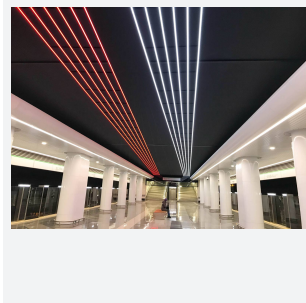

U-Cell Ultra Long LED Strip

U-Cell 48V 4.8W IP67 White 6500K 50m
Code: U/48/01/67/01/65/S05/01

Category	LED Strip
Application	Hospitality, Residential, Retail
Specification	Performance

PRODUCT FEATURES

- U-CELL Ultra long LED strip suitable for residential (external), hospitality, retail and commercial applications
- Up to 50M can be run from a single power supply, great for external applications when suitable power supply locations are few and far between
- Fast fit plug and play connections remove the need for time consuming soldering of joints
- Joint and connection accessories sold separately
- Low 48V input offers great reliability and safety for outdoor installations, as well as uniform brightness from the beginning to the end of each run
- Available in IP20, IP65 and IP67 ratings, and in drums up to 50M ensuring suitability for any long length internal or external application
- Large strip pack sizes and multiple connector packs offers great time saving and ease when working on a large scale project
- 130