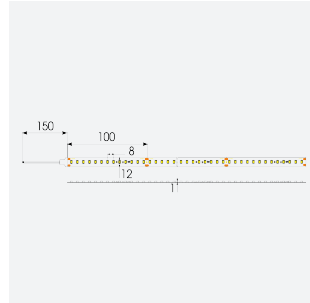

U-Cell Ultra Long LED Strip

U-Cell 48V 4.8W IP67 White 6500K 50m

Code: U/48/01/67/01/65/S05/01

Category	LED Strip
Application	Hospitality, Residential, Retail
Specification	Performance

- U-CELL Ultra long LED strip suitable for residential (external), hospitality, retail and commercial applications
- Up to 50M can be run from a single power supply, great for external applications when suitable power supply locations are few and far between
- Fast fit plug and play connections remove the need for time consuming soldering of joints
- Joint and connection accessories sold separately
- Low 48V input offers great reliability and safety for outdoor installations, as well as uniform brightness from the beginning to the end of each run
- Available in IP20, IP65 and IP67 ratings, and in drums up to 50M ensuring suitability for any long length internal or external application
- Large strip pack sizes and multiple connector packs offers great time saving and ease when working on a large scale project
- 130

GENERAL INFORMATION	
Wattage	4.8W/m
Lumens Delivered	480lm/m
Lm/W	100lm/W
Beam Angle	120
CRI	90
CCT	6500K
Input	48V
Operating Temp	-20°C - 45°C
SDCM	3
Product Weight without Packaging	2.7 kg

TECHNICAL INFORMATION	
Light Source	LED
IP Rating	IP67
Class Protection	3
Internal / External	Internal / External
Surface / Recessed / Suspended	Ceiling, Recessed, Wall
Lumen Depreciation	L70 50,000h
Warranty (Years)	5
CE Mark	Yes
Height	4.5 mm
LED Strip LEDs Per Metre	130