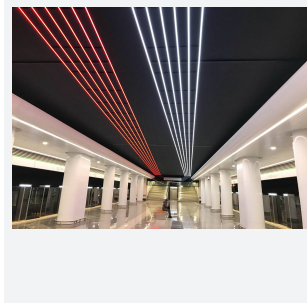

U-Cell Ultra Long LED Strip

U-Cell 48V 4.8W IP67 White 6500K 30m
Code: U/48/01/67/01/65/S03/01

Category	LED Strip
Application	Hospitality, Residential, Retail
Specification	Performance

PRODUCT FEATURES

- U-CELL Ultra long LED strip suitable for residential (external), hospitality, retail and commercial applications
- Up to 50M can be run from a single power supply, great for external applications when suitable power supply locations are few and far between
- Fast fit plug and play connections remove the need for time consuming soldering of joints
- Joint and connection accessories sold separately
- Low 48V input offers great reliability and safety for outdoor installations, as well as uniform brightness from the beginning to the end of each run
- Available in IP20, IP65 and IP67 ratings, and in drums up to 50M ensuring suitability for any long length internal or external application
- Large strip pack sizes and multiple connector packs offers great time saving and ease when working on a large scale project
- 130