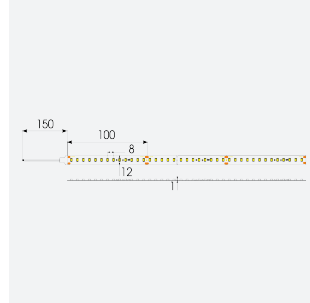

U-Cell Ultra Long LED Strip

U-Cell 48V 4.8W IP67 White 6500K 30m
Code: U/48/01/67/01/65/S03/01

Category	LED Strip
Application	Hospitality, Residential, Retail
Specification	Performance

PRODUCT FEATURES

- U-CELL Ultra long LED strip suitable for residential (external), hospitality, retail and commercial applications
- Up to 50M can be run from a single power supply, great for external applications when suitable power supply locations are few and far between
- Fast fit plug and play connections remove the need for time consuming soldering of joints
- Joint and connection accessories sold separately
- Low 48V input offers great reliability and safety for outdoor installations, as well as uniform brightness from the beginning to the end of each run
- Available in IP20, IP65 and IP67 ratings, and in drums up to 50M ensuring suitability for any long length internal or external application
- Large strip pack sizes and multiple connector packs offers great time saving and ease when working on a large scale project
- 130

GENERAL INFORMATION	
Wattage	4.8W/m
Lumens Delivered	480lm/m
Lm/W	100lm/W
Beam Angle	120
CRI	90
CCT	6500K
Input	48V
Operating Temp	-20°C - 45°C
SDCM	3
Product Weight without Packaging	1.62 kg

TECHNICAL INFORMATION	
Light Source	LED
IP Rating	IP67
Class Protection	3
Internal / External	Internal / External
Surface / Recessed / Suspended	Ceiling, Recessed, Wall
Lumen Depreciation	L70 50,000h
Warranty (Years)	5
CE Mark	Yes
Height	4.5 mm
LED Strip LEDs Per Metre	130