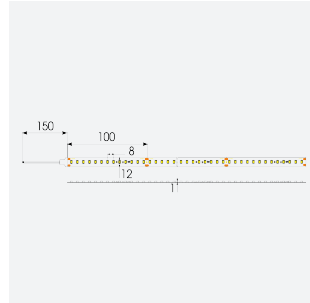

U-Cell Ultra Long LED Strip

U-Cell 48V 4.8W IP67 White 6500K 30m

Code: U/48/01/67/01/65/S03/01

Category	LED Strip
Application	Hospitality, Residential, Retail
Specification	Performance

- U-CELL Ultra long LED strip suitable for residential (external), hospitality, retail and commercial applications
- Up to 50M can be run from a single power supply, great for external applications when suitable power supply locations are few and far between
- Fast fit plug and play connections remove the need for time consuming soldering of joints
- Joint and connection accessories sold separately
- Low 48V input offers great reliability and safety for outdoor installations, as well as uniform brightness from the beginning to the end of each run
- Available in IP20, IP65 and IP67 ratings, and in drums up to 50M ensuring suitability for any long length internal or external application
- Large strip pack sizes and multiple connector packs offers great time saving and ease when working on a large scale project
- 130

GENERAL INFORMATION	
Wattage	4.8W/m
Lumens Delivered	480lm/m
Lm/W	100lm/W
Beam Angle	120
CRI	90
CCT	6500K
Input	48V
Operating Temp	-20°C - 45°C
SDCM	3
Product Weight without Packaging	1.62 kg

TECHNICAL INFORMATION	
Light Source	LED
IP Rating	IP67
Class Protection	3
Internal / External	Internal / External
Surface / Recessed / Suspended	Ceiling, Recessed, Wall
Lumen Depreciation	L70 50,000h
Warranty (Years)	5
CE Mark	Yes
Height	4.5 mm
LED Strip LEDs Per Metre	130