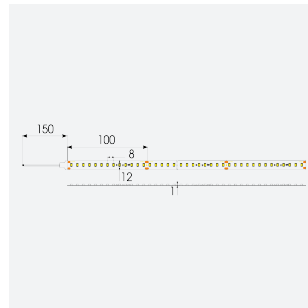

U-Cell Ultra Long LED Strip

U-Cell 48V 4.8W IP67 White 6500K 30m
Code: U/48/01/67/01/65/S03/01

Category	LED Strip
Application	Hospitality, Residential, Retail
Specification	Performance

PRODUCT FEATURES

- U-CELL Ultra long LED strip suitable for residential (external), hospitality, retail and commercial applications
- Up to 50M can be run from a single power supply, great for external applications when suitable power supply locations are few and far between
- Fast fit plug and play connections remove the need for time consuming soldering of joints
- Joint and connection accessories sold separately
- Low 48V input offers great reliability and safety for outdoor installations, as well as uniform brightness from the beginning to the end of each run
- Available in IP20, IP65 and IP67 ratings, and in drums up to 50M ensuring suitability for any long length internal or external application
- Large strip pack sizes and multiple connector packs offers great time saving and ease when working on a large scale project
- 130

GENERAL INFORMATION	
Wattage	4.8W/m
Lumens Delivered	480lm/m
Lm/W	100lm/W
Beam Angle	120
CRI	90
CCT	6500K
Input	48V
Operating Temp	-20°C - 45°C
SDCM	3
Product Weight without Packaging	1.62 kg

TECHNICAL INFORMATION	
Light Source	LED
IP Rating	IP67
Class Protection	3
Internal / External	Internal / External
Surface / Recessed / Suspended	Ceiling, Recessed, Wall
Lumen Depreciation	L70 50,000h
Warranty (Years)	5
CE Mark	Yes
Height	4 mm
LED Strip LEDs Per Metre	130