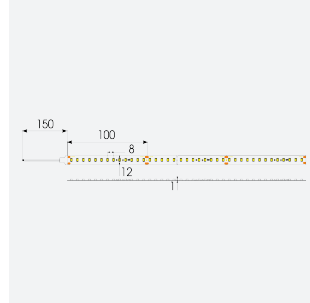

# U-Cell Ultra Long LED Strip

U-Cell 48V 4.8W IP67 White 4000K 50m  
**Code: U/48/01/67/01/40/S05/01**

Category	LED Strip
Application	Hospitality, Residential, Retail
Specification	Performance

## PRODUCT FEATURES

- U-CELL Ultra long LED strip suitable for residential (external), hospitality, retail and commercial applications
- Up to 50M can be run from a single power supply, great for external applications when suitable power supply locations are few and far between
- Fast fit plug and play connections remove the need for time consuming soldering of joints
- Joint and connection accessories sold separately
- Low 48V input offers great reliability and safety for outdoor installations, as well as uniform brightness from the beginning to the end of each run
- Available in IP20, IP65 and IP67 ratings, and in drums up to 50M ensuring suitability for any long length internal or external application
- Large strip pack sizes and multiple connector packs offers great time saving and ease when working on a large scale project
- 130

GENERAL INFORMATION	
Wattage	4.8W/m
Lumens Delivered	480lm/m
Lm/W	100lm/W
Beam Angle	120
CRI	90
CCT	4000K
Input	48V
Operating Temp	-20°C - 45°C
SDCM	3
Product Weight without Packaging	2.7 kg

TECHNICAL INFORMATION	
Light Source	LED
IP Rating	IP67
Class Protection	3
Internal / External	Internal / External
Surface / Recessed / Suspended	Ceiling, Recessed, Wall
Lumen Depreciation	L70 50,000h
Warranty (Years)	5
CE Mark	Yes
Height	4.5 mm
LED Strip LEDs Per Metre	130