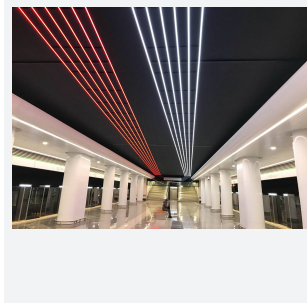

U-Cell Ultra Long LED Strip

U-Cell 48V 4.8W IP67 White 4000K 50m
Code: U/48/01/67/01/40/S05/01

Category	LED Strip
Application	Hospitality, Residential, Retail
Specification	Performance

PRODUCT FEATURES

- U-CELL Ultra long LED strip suitable for residential (external), hospitality, retail and commercial applications
- Up to 50M can be run from a single power supply, great for external applications when suitable power supply locations are few and far between
- Fast fit plug and play connections remove the need for time consuming soldering of joints
- Joint and connection accessories sold separately
- Low 48V input offers great reliability and safety for outdoor installations, as well as uniform brightness from the beginning to the end of each run
- Available in IP20, IP65 and IP67 ratings, and in drums up to 50M ensuring suitability for any long length internal or external application
- Large strip pack sizes and multiple connector packs offers great time saving and ease when working on a large scale project
- 130