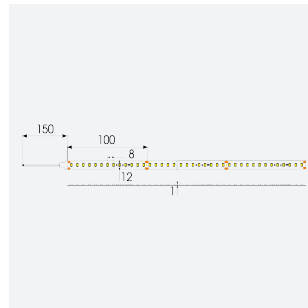

U-Cell Ultra Long LED Strip

U-Cell 48V 4.8W IP67 White 4000K 50m
Code: U/48/01/67/01/40/S05/01

Category	LED Strip
Application	Hospitality, Residential, Retail
Specification	Performance

PRODUCT FEATURES

- U-CELL Ultra long LED strip suitable for residential (external), hospitality, retail and commercial applications
- Up to 50M can be run from a single power supply, great for external applications when suitable power supply locations are few and far between
- Fast fit plug and play connections remove the need for time consuming soldering of joints
- Joint and connection accessories sold separately
- Low 48V input offers great reliability and safety for outdoor installations, as well as uniform brightness from the beginning to the end of each run
- Available in IP20, IP65 and IP67 ratings, and in drums up to 50M ensuring suitability for any long length internal or external application
- Large strip pack sizes and multiple connector packs offers great time saving and ease when working on a large scale project
- 130

GENERAL INFORMATION	
Wattage	4.8W/m
Lumens Delivered	480lm/m
Lm/W	100lm/W
Beam Angle	120
CRI	90
CCT	4000K
Input	48V
Operating Temp	-20°C - 45°C
SDCM	3
Product Weight without Packaging	2.7 kg

TECHNICAL INFORMATION	
Light Source	LED
IP Rating	IP67
Class Protection	3
Internal / External	Internal / External
Surface / Recessed / Suspended	Ceiling, Recessed, Wall
Lumen Depreciation	L70 50,000h
Warranty (Years)	5
CE Mark	Yes
Height	4 mm
LED Strip LEDs Per Metre	130