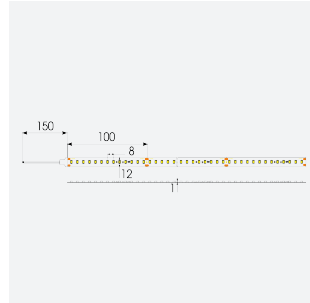

U-Cell Ultra Long LED Strip

U-Cell 48V 4.8W IP67 White 4000K 50m

Code: U/48/01/67/01/40/S05/01

Category	LED Strip
Application	Hospitality, Residential, Retail
Specification	Performance

- U-CELL Ultra long LED strip suitable for residential (external), hospitality, retail and commercial applications
- Up to 50M can be run from a single power supply, great for external applications when suitable power supply locations are few and far between
- Fast fit plug and play connections remove the need for time consuming soldering of joints
- Joint and connection accessories sold separately
- Low 48V input offers great reliability and safety for outdoor installations, as well as uniform brightness from the beginning to the end of each run
- Available in IP20, IP65 and IP67 ratings, and in drums up to 50M ensuring suitability for any long length internal or external application
- Large strip pack sizes and multiple connector packs offers great time saving and ease when working on a large scale project
- 130

GENERAL INFORMATION	
Wattage	4.8W/m
Lumens Delivered	480lm/m
Lm/W	100lm/W
Beam Angle	120
CRI	90
CCT	4000K
Input	48V
Operating Temp	-20°C - 45°C
SDCM	3
Product Weight without Packaging	2.7 kg

TECHNICAL INFORMATION	
Light Source	LED
IP Rating	IP67
Class Protection	3
Internal / External	Internal / External
Surface / Recessed / Suspended	Ceiling, Recessed, Wall
Lumen Depreciation	L70 50,000h
Warranty (Years)	5
CE Mark	Yes
Height	4.5 mm
LED Strip LEDs Per Metre	130