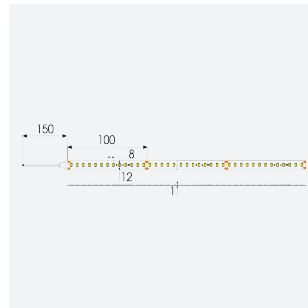

U-Cell Ultra Long LED Strip

U-Cell 48V 4.8W IP67 White 4000K 30m
Code: U/48/01/67/01/40/S03/01

Category	LED Strip
Application	Hospitality, Residential, Retail
Specification	Performance

PRODUCT FEATURES

- U-CELL Ultra long LED strip suitable for residential (external), hospitality, retail and commercial applications
- Up to 50M can be run from a single power supply, great for external applications when suitable power supply locations are few and far between
- Fast fit plug and play connections remove the need for time consuming soldering of joints
- Joint and connection accessories sold separately
- Low 48V input offers great reliability and safety for outdoor installations, as well as uniform brightness from the beginning to the end of each run
- Available in IP20, IP65 and IP67 ratings, and in drums up to 50M ensuring suitability for any long length internal or external application
- Large strip pack sizes and multiple connector packs offers great time saving and ease when working on a large scale project
- 130

GENERAL INFORMATION	
Wattage	4.8W/m
Lumens Delivered	480lm/m
Lm/W	100lm/W
Beam Angle	120
CRI	90
CCT	4000K
Input	48V
Operating Temp	-20°C - 45°C
SDCM	3
Product Weight without Packaging	1.62 kg

TECHNICAL INFORMATION	
Light Source	LED
IP Rating	IP67
Class Protection	3
Internal / External	Internal / External
Surface / Recessed / Suspended	Ceiling, Recessed, Wall
Lumen Depreciation	L70 50,000h
Warranty (Years)	5
CE Mark	Yes
Height	4 mm
LED Strip LEDs Per Metre	130