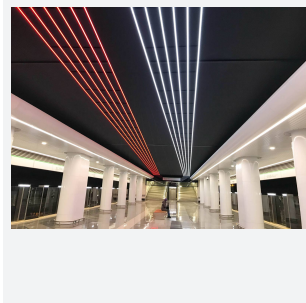

U-Cell Ultra Long LED Strip

U-Cell 48V 4.8W IP67 White 4000K 30m
Code: U/48/01/67/01/40/S03/01

Category	LED Strip
Application	Hospitality, Residential, Retail
Specification	Performance

PRODUCT FEATURES

- U-CELL Ultra long LED strip suitable for residential (external), hospitality, retail and commercial applications
- Up to 50M can be run from a single power supply, great for external applications when suitable power supply locations are few and far between
- Fast fit plug and play connections remove the need for time consuming soldering of joints
- Joint and connection accessories sold separately
- Low 48V input offers great reliability and safety for outdoor installations, as well as uniform brightness from the beginning to the end of each run
- Available in IP20, IP65 and IP67 ratings, and in drums up to 50M ensuring suitability for any long length internal or external application
- Large strip pack sizes and multiple connector packs offers great time saving and ease when working on a large scale project
- 130