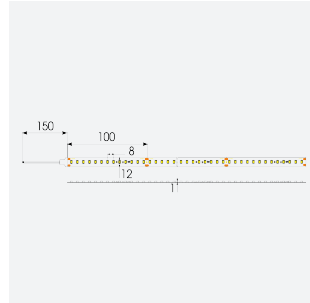

U-Cell Ultra Long LED Strip

U-Cell 48V 4.8W IP67 White 4000K 30m

Code: U/48/01/67/01/40/S03/01

Category	LED Strip
Application	Hospitality, Residential, Retail
Specification	Performance

- U-CELL Ultra long LED strip suitable for residential (external), hospitality, retail and commercial applications
- Up to 50M can be run from a single power supply, great for external applications when suitable power supply locations are few and far between
- Fast fit plug and play connections remove the need for time consuming soldering of joints
- Joint and connection accessories sold separately
- Low 48V input offers great reliability and safety for outdoor installations, as well as uniform brightness from the beginning to the end of each run
- Available in IP20, IP65 and IP67 ratings, and in drums up to 50M ensuring suitability for any long length internal or external application
- Large strip pack sizes and multiple connector packs offers great time saving and ease when working on a large scale project
- 130

GENERAL INFORMATION	
Wattage	4.8W/m
Lumens Delivered	480lm/m
Lm/W	100lm/W
Beam Angle	120
CRI	90
CCT	4000K
Input	48V
Operating Temp	-20°C - 45°C
SDCM	3
Product Weight without Packaging	1.62 kg

TECHNICAL INFORMATION	
Light Source	LED
IP Rating	IP67
Class Protection	3
Internal / External	Internal / External
Surface / Recessed / Suspended	Ceiling, Recessed, Wall
Lumen Depreciation	L70 50,000h
Warranty (Years)	5
CE Mark	Yes
Height	4.5 mm
LED Strip LEDs Per Metre	130