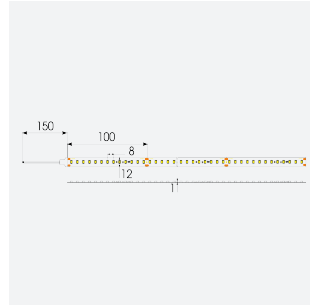

# U-Cell Ultra Long LED Strip

U-Cell 48V 4.8W IP67 White 4000K 30m  
**Code: U/48/01/67/01/40/S03/01**

Category	LED Strip
Application	Hospitality, Residential, Retail
Specification	Performance

## PRODUCT FEATURES

- U-CELL Ultra long LED strip suitable for residential (external), hospitality, retail and commercial applications
- Up to 50M can be run from a single power supply, great for external applications when suitable power supply locations are few and far between
- Fast fit plug and play connections remove the need for time consuming soldering of joints
- Joint and connection accessories sold separately
- Low 48V input offers great reliability and safety for outdoor installations, as well as uniform brightness from the beginning to the end of each run
- Available in IP20, IP65 and IP67 ratings, and in drums up to 50M ensuring suitability for any long length internal or external application
- Large strip pack sizes and multiple connector packs offers great time saving and ease when working on a large scale project
- 130

GENERAL INFORMATION	
Wattage	4.8W/m
Lumens Delivered	480lm/m
Lm/W	100lm/W
Beam Angle	120
CRI	90
CCT	4000K
Input	48V
Operating Temp	-20°C - 45°C
SDCM	3
Product Weight without Packaging	1.62 kg

TECHNICAL INFORMATION	
Light Source	LED
IP Rating	IP67
Class Protection	3
Internal / External	Internal / External
Surface / Recessed / Suspended	Ceiling, Recessed, Wall
Lumen Depreciation	L70 50,000h
Warranty (Years)	5
CE Mark	Yes
Height	4.5 mm
LED Strip LEDs Per Metre	130