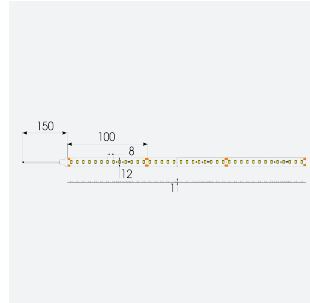

# U-Cell Ultra Long LED Strip

U-Cell 48V 4.8W IP67 White 3000K 50m

Code: U/48/01/67/01/30/S05/01

Category	LED Strip
Application	Hospitality, Residential, Retail
Specification	Performance

- U-CELL Ultra long LED strip suitable for residential (external), hospitality, retail and commercial applications
- Up to 50M can be run from a single power supply, great for external applications when suitable power supply locations are few and far between
- Fast fit plug and play connections remove the need for time consuming soldering of joints
- Joint and connection accessories sold separately
- Low 48V input offers great reliability and safety for outdoor installations, as well as uniform brightness from the beginning to the end of each run
- Available in IP20, IP65 and IP67 ratings, and in drums up to 50M ensuring suitability for any long length internal or external application
- Large strip pack sizes and multiple connector packs offers great time saving and ease when working on a large scale project
- 130

GENERAL INFORMATION	
Wattage	4.8W/m
Lumens Delivered	450lm/m
Lm/W	95lm/W
Beam Angle	120
CRI	90
CCT	3000K
Input	48V
Operating Temp	-20°C - 45°C
SDCM	3
Product Weight without Packaging	2.7 kg

TECHNICAL INFORMATION	
Light Source	LED
IP Rating	IP67
Class Protection	3
Internal / External	Internal / External
Surface / Recessed / Suspended	Ceiling, Recessed, Wall
Lumen Depreciation	L70 50,000h
Warranty (Years)	5
CE Mark	Yes
Height	4.5 mm
LED Strip LEDs Per Metre	130