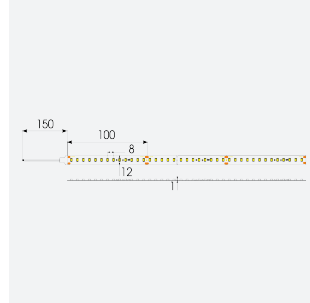

U-Cell Ultra Long LED Strip

U-Cell 48V 4.8W IP67 White 3000K 50m
Code: U/48/01/67/01/30/S05/01

Category	LED Strip
Application	Hospitality, Residential, Retail
Specification	Performance

PRODUCT FEATURES

- U-CELL Ultra long LED strip suitable for residential (external), hospitality, retail and commercial applications
- Up to 50M can be run from a single power supply, great for external applications when suitable power supply locations are few and far between
- Fast fit plug and play connections remove the need for time consuming soldering of joints
- Joint and connection accessories sold separately
- Low 48V input offers great reliability and safety for outdoor installations, as well as uniform brightness from the beginning to the end of each run
- Available in IP20, IP65 and IP67 ratings, and in drums up to 50M ensuring suitability for any long length internal or external application
- Large strip pack sizes and multiple connector packs offers great time saving and ease when working on a large scale project
- 130

GENERAL INFORMATION	
Wattage	4.8W/m
Lumens Delivered	450lm/m
Lm/W	95lm/W
Beam Angle	120
CRI	90
CCT	3000K
Input	48V
Operating Temp	-20°C - 45°C
SDCM	3
Product Weight without Packaging	2.7 kg

TECHNICAL INFORMATION	
Light Source	LED
IP Rating	IP67
Class Protection	3
Internal / External	Internal / External
Surface / Recessed / Suspended	Ceiling, Recessed, Wall
Lumen Depreciation	L70 50,000h
Warranty (Years)	5
CE Mark	Yes
Height	4.5 mm
LED Strip LEDs Per Metre	130