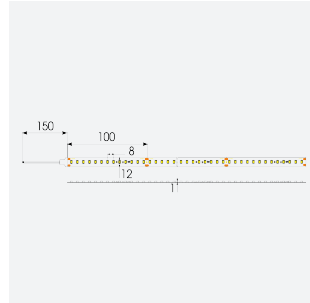

# U-Cell Ultra Long LED Strip

U-Cell 48V 4.8W IP67 White 3000K 30m

Code: U/48/01/67/01/30/S03/01

Category	LED Strip
Application	Hospitality, Residential, Retail
Specification	Performance

- U-CELL Ultra long LED strip suitable for residential (external), hospitality, retail and commercial applications
- Up to 50M can be run from a single power supply, great for external applications when suitable power supply locations are few and far between
- Fast fit plug and play connections remove the need for time consuming soldering of joints
- Joint and connection accessories sold separately
- Low 48V input offers great reliability and safety for outdoor installations, as well as uniform brightness from the beginning to the end of each run
- Available in IP20, IP65 and IP67 ratings, and in drums up to 50M ensuring suitability for any long length internal or external application
- Large strip pack sizes and multiple connector packs offers great time saving and ease when working on a large scale project
- 130

GENERAL INFORMATION	
Wattage	4.8W/m
Lumens Delivered	450lm/m
Lm/W	95lm/W
Beam Angle	120
CRI	90
CCT	3000K
Input	48V
Operating Temp	-20°C - 45°C
SDCM	3
Product Weight without Packaging	1.62 kg

TECHNICAL INFORMATION	
Light Source	LED
IP Rating	IP67
Class Protection	3
Internal / External	Internal / External
Surface / Recessed / Suspended	Ceiling, Recessed, Wall
Lumen Depreciation	L70 50,000h
Warranty (Years)	5
CE Mark	Yes
Height	4.5 mm
LED Strip LEDs Per Metre	130