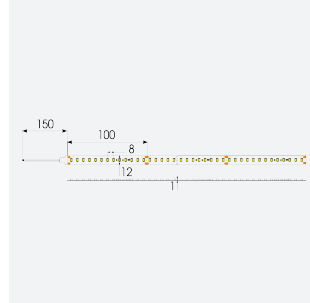

U-Cell Ultra Long LED Strip

U-Cell 48V 4.8W IP67 White 3000K 30m
Code: U/48/01/67/01/30/S03/01

Category	LED Strip
Application	Hospitality, Residential, Retail
Specification	Performance

PRODUCT FEATURES

- U-CELL Ultra long LED strip suitable for residential (external), hospitality, retail and commercial applications
- Up to 50M can be run from a single power supply, great for external applications when suitable power supply locations are few and far between
- Fast fit plug and play connections remove the need for time consuming soldering of joints
- Joint and connection accessories sold separately
- Low 48V input offers great reliability and safety for outdoor installations, as well as uniform brightness from the beginning to the end of each run
- Available in IP20, IP65 and IP67 ratings, and in drums up to 50M ensuring suitability for any long length internal or external application
- Large strip pack sizes and multiple connector packs offers great time saving and ease when working on a large scale project
- 130

GENERAL INFORMATION	
Wattage	4.8W/m
Lumens Delivered	450lm/m
Lm/W	95lm/W
Beam Angle	120
CRI	90
CCT	3000K
Input	48V
Operating Temp	-20°C - 45°C
SDCM	3
Product Weight without Packaging	1.62 kg

TECHNICAL INFORMATION	
Light Source	LED
IP Rating	IP67
Class Protection	3
Internal / External	Internal / External
Surface / Recessed / Suspended	Ceiling, Recessed, Wall
Lumen Depreciation	L70 50,000h
Warranty (Years)	5
CE Mark	Yes
Height	4.5 mm
LED Strip LEDs Per Metre	130