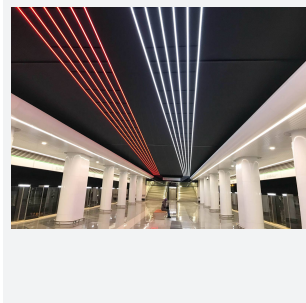

# U-Cell Ultra Long LED Strip

U-Cell 48V 4.8W IP67 White 2700K 50m  
**Code:** U/48/01/67/01/27/S05/01

<b>Category</b>	LED Strip
<b>Application</b>	Hospitality, Residential, Retail
<b>Specification</b>	Performance

## PRODUCT FEATURES

- U-CELL Ultra long LED strip suitable for residential (external), hospitality, retail and commercial applications
- Up to 50M can be run from a single power supply, great for external applications when suitable power supply locations are few and far between
- Fast fit plug and play connections remove the need for time consuming soldering of joints
- Joint and connection accessories sold separately
- Low 48V input offers great reliability and safety for outdoor installations, as well as uniform brightness from the beginning to the end of each run
- Available in IP20, IP65 and IP67 ratings, and in drums up to 50M ensuring suitability for any long length internal or external application
- Large strip pack sizes and multiple connector packs offers great time saving and ease when working on a large scale project
- 130