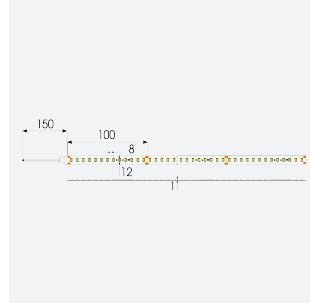

# U-Cell Ultra Long LED Strip

U-Cell 48V 4.8W IP67 White 2700K 50m  
**Code: U/48/01/67/01/27/S05/01**

Category	LED Strip
Application	Hospitality, Residential, Retail
Specification	Performance

## PRODUCT FEATURES

- U-CELL Ultra long LED strip suitable for residential (external), hospitality, retail and commercial applications
- Up to 50M can be run from a single power supply, great for external applications when suitable power supply locations are few and far between
- Fast fit plug and play connections remove the need for time consuming soldering of joints
- Joint and connection accessories sold separately
- Low 48V input offers great reliability and safety for outdoor installations, as well as uniform brightness from the beginning to the end of each run
- Available in IP20, IP65 and IP67 ratings, and in drums up to 50M ensuring suitability for any long length internal or external application
- Large strip pack sizes and multiple connector packs offers great time saving and ease when working on a large scale project
- 130

GENERAL INFORMATION	
Wattage	4.8W/m
Lumens Delivered	440lm/m
Lm/W	92lm/W
Beam Angle	120
CRI	90
CCT	2700K
Input	48V
Operating Temp	-20°C - 45°C
SDCM	3
Product Weight without Packaging	2.7 kg

TECHNICAL INFORMATION	
Light Source	LED
IP Rating	IP67
Class Protection	3
Internal / External	Internal / External
Surface / Recessed / Suspended	Ceiling, Recessed, Wall
Lumen Depreciation	L70 50,000h
Warranty (Years)	5
CE Mark	Yes
Height	4.5 mm
LED Strip LEDs Per Metre	130