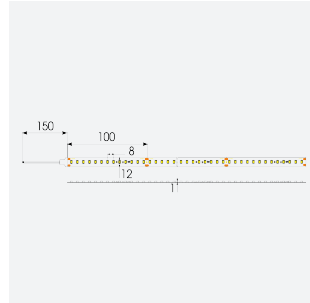

U-Cell Ultra Long LED Strip

U-Cell 48V 4.8W IP67 White 2700K 50m

Code: U/48/01/67/01/27/S05/01

Category	LED Strip
Application	Hospitality, Residential, Retail
Specification	Performance

- U-CELL Ultra long LED strip suitable for residential (external), hospitality, retail and commercial applications
- Up to 50M can be run from a single power supply, great for external applications when suitable power supply locations are few and far between
- Fast fit plug and play connections remove the need for time consuming soldering of joints
- Joint and connection accessories sold separately
- Low 48V input offers great reliability and safety for outdoor installations, as well as uniform brightness from the beginning to the end of each run
- Available in IP20, IP65 and IP67 ratings, and in drums up to 50M ensuring suitability for any long length internal or external application
- Large strip pack sizes and multiple connector packs offers great time saving and ease when working on a large scale project
- 130

GENERAL INFORMATION	
Wattage	4.8W/m
Lumens Delivered	440lm/m
Lm/W	92lm/W
Beam Angle	120
CRI	90
CCT	2700K
Input	48V
Operating Temp	-20°C - 45°C
SDCM	3
Product Weight without Packaging	2.7 kg

TECHNICAL INFORMATION	
Light Source	LED
IP Rating	IP67
Class Protection	3
Internal / External	Internal / External
Surface / Recessed / Suspended	Ceiling, Recessed, Wall
Lumen Depreciation	L70 50,000h
Warranty (Years)	5
CE Mark	Yes
Height	4.5 mm
LED Strip LEDs Per Metre	130