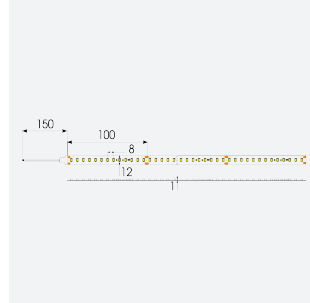

# U-Cell Ultra Long LED Strip

U-Cell 48V 4.8W IP67 White 2700K 50m  
**Code:** U/48/01/67/01/27/S05/01

<b>Category</b>	LED Strip
<b>Application</b>	Hospitality, Residential, Retail
<b>Specification</b>	Performance

## PRODUCT FEATURES

- U-CELL Ultra long LED strip suitable for residential (external), hospitality, retail and commercial applications
- Up to 50M can be run from a single power supply, great for external applications when suitable power supply locations are few and far between
- Fast fit plug and play connections remove the need for time consuming soldering of joints
- Joint and connection accessories sold separately
- Low 48V input offers great reliability and safety for outdoor installations, as well as uniform brightness from the beginning to the end of each run
- Available in IP20, IP65 and IP67 ratings, and in drums up to 50M ensuring suitability for any long length internal or external application
- Large strip pack sizes and multiple connector packs offers great time saving and ease when working on a large scale project
- 130

GENERAL INFORMATION	
Wattage	4.8W/m
Lumens Delivered	440lm/m
Lm/W	92lm/W
Beam Angle	120
CRI	90
CCT	2700K
Input	48V
Operating Temp	-20°C - 45°C
SDCM	3
Product Weight without Packaging	2.7 kg

TECHNICAL INFORMATION	
Light Source	LED
IP Rating	IP67
Class Protection	3
Internal / External	Internal / External
Surface / Recessed / Suspended	Ceiling, Recessed, Wall
Lumen Depreciation	L70 50,000h
Warranty (Years)	5
CE Mark	Yes
Height	4 mm
LED Strip LEDs Per Metre	130