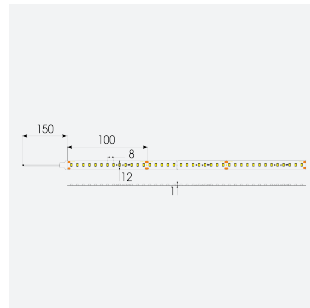

# U-Cell Ultra Long LED Strip

U-Cell 48V 4.8W IP67 White 2700K 30m  
**Code: U/48/01/67/01/27/S03/01**

Category	LED Strip
Application	Hospitality, Residential, Retail
Specification	Performance

## PRODUCT FEATURES

- U-CELL Ultra long LED strip suitable for residential (external), hospitality, retail and commercial applications
- Up to 50M can be run from a single power supply, great for external applications when suitable power supply locations are few and far between
- Fast fit plug and play connections remove the need for time consuming soldering of joints
- Joint and connection accessories sold separately
- Low 48V input offers great reliability and safety for outdoor installations, as well as uniform brightness from the beginning to the end of each run
- Available in IP20, IP65 and IP67 ratings, and in drums up to 50M ensuring suitability for any long length internal or external application
- Large strip pack sizes and multiple connector packs offers great time saving and ease when working on a large scale project
- 130

GENERAL INFORMATION	
Wattage	4.8W/m
Lumens Delivered	440lm/m
Lm/W	92lm/W
Beam Angle	120
CRI	90
CCT	2700K
Input	48V
Operating Temp	-20°C - 45°C
SDCM	3
Product Weight without Packaging	1.62 kg

TECHNICAL INFORMATION	
Light Source	LED
IP Rating	IP67
Class Protection	3
Internal / External	Internal / External
Surface / Recessed / Suspended	Ceiling, Recessed, Wall
Lumen Depreciation	L70 50,000h
Warranty (Years)	5
CE Mark	Yes
Height	4 mm
LED Strip LEDs Per Metre	130