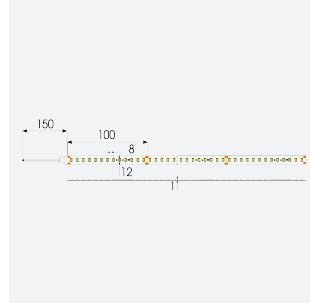

U-Cell Ultra Long LED Strip

U-Cell 48V 4.8W IP67 White 2700K 30m
Code: U/48/01/67/01/27/S03/01

Category	LED Strip
Application	Hospitality, Residential, Retail
Specification	Performance

PRODUCT FEATURES

- U-CELL Ultra long LED strip suitable for residential (external), hospitality, retail and commercial applications
- Up to 50M can be run from a single power supply, great for external applications when suitable power supply locations are few and far between
- Fast fit plug and play connections remove the need for time consuming soldering of joints
- Joint and connection accessories sold separately
- Low 48V input offers great reliability and safety for outdoor installations, as well as uniform brightness from the beginning to the end of each run
- Available in IP20, IP65 and IP67 ratings, and in drums up to 50M ensuring suitability for any long length internal or external application
- Large strip pack sizes and multiple connector packs offers great time saving and ease when working on a large scale project
- 130

GENERAL INFORMATION	
Wattage	4.8W/m
Lumens Delivered	440lm/m
Lm/W	92lm/W
Beam Angle	120
CRI	90
CCT	2700K
Input	48V
Operating Temp	-20°C - 45°C
SDCM	3
Product Weight without Packaging	1.62 kg

TECHNICAL INFORMATION	
Light Source	LED
IP Rating	IP67
Class Protection	3
Internal / External	Internal / External
Surface / Recessed / Suspended	Ceiling, Recessed, Wall
Lumen Depreciation	L70 50,000h
Warranty (Years)	5
CE Mark	Yes
Height	4.5 mm
LED Strip LEDs Per Metre	130