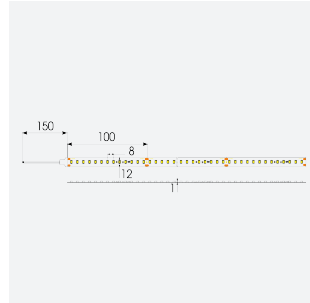

U-Cell Ultra Long LED Strip

U-Cell 48V 4.8W IP67 White 2700K 30m

Code: U/48/01/67/01/27/S03/01

Category	LED Strip
Application	Hospitality, Residential, Retail
Specification	Performance

- U-CELL Ultra long LED strip suitable for residential (external), hospitality, retail and commercial applications
- Up to 50M can be run from a single power supply, great for external applications when suitable power supply locations are few and far between
- Fast fit plug and play connections remove the need for time consuming soldering of joints
- Joint and connection accessories sold separately
- Low 48V input offers great reliability and safety for outdoor installations, as well as uniform brightness from the beginning to the end of each run
- Available in IP20, IP65 and IP67 ratings, and in drums up to 50M ensuring suitability for any long length internal or external application
- Large strip pack sizes and multiple connector packs offers great time saving and ease when working on a large scale project
- 130

GENERAL INFORMATION	
Wattage	4.8W/m
Lumens Delivered	440lm/m
Lm/W	92lm/W
Beam Angle	120
CRI	90
CCT	2700K
Input	48V
Operating Temp	-20°C - 45°C
SDCM	3
Product Weight without Packaging	1.62 kg

TECHNICAL INFORMATION	
Light Source	LED
IP Rating	IP67
Class Protection	3
Internal / External	Internal / External
Surface / Recessed / Suspended	Ceiling, Recessed, Wall
Lumen Depreciation	L70 50,000h
Warranty (Years)	5
CE Mark	Yes
Height	4.5 mm
LED Strip LEDs Per Metre	130