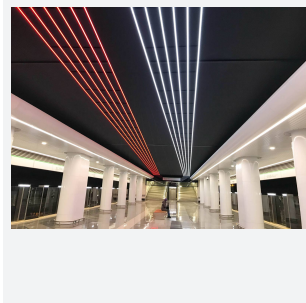

# U-Cell Ultra Long LED Strip

U-Cell 48V 4.8W IP67 White 2700K 30m  
**Code: U/48/01/67/01/27/S03/01**

Category	LED Strip
Application	Hospitality, Residential, Retail
Specification	Performance

## PRODUCT FEATURES

- U-CELL Ultra long LED strip suitable for residential (external), hospitality, retail and commercial applications
- Up to 50M can be run from a single power supply, great for external applications when suitable power supply locations are few and far between
- Fast fit plug and play connections remove the need for time consuming soldering of joints
- Joint and connection accessories sold separately
- Low 48V input offers great reliability and safety for outdoor installations, as well as uniform brightness from the beginning to the end of each run
- Available in IP20, IP65 and IP67 ratings, and in drums up to 50M ensuring suitability for any long length internal or external application
- Large strip pack sizes and multiple connector packs offers great time saving and ease when working on a large scale project
- 130