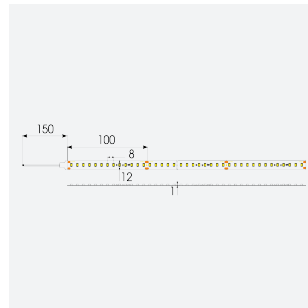

# U-Cell Ultra Long LED Strip

U-Cell 48V 4.8W IP65 White 6500K 50m  
**Code: U/48/01/65/01/65/S05/01**

Category	LED Strip
Application	Hospitality, Residential, Retail
Specification	Performance

## PRODUCT FEATURES

- U-CELL Ultra long LED strip suitable for residential (external), hospitality, retail and commercial applications
- Up to 50M can be run from a single power supply, great for external applications when suitable power supply locations are few and far between
- Fast fit plug and play connections remove the need for time consuming soldering of joints
- Joint and connection accessories sold separately
- Low 48V input offers great reliability and safety for outdoor installations, as well as uniform brightness from the beginning to the end of each run
- Available in IP20, IP65 and IP67 ratings, and in drums up to 50M ensuring suitability for any long length internal or external application
- Large strip pack sizes and multiple connector packs offers great time saving and ease when working on a large scale project
- 130

GENERAL INFORMATION	
Wattage	4.8W/m
Lumens Delivered	480lm/m
Lm/W	100lm/W
Beam Angle	120
CRI	90
CCT	6500K
Input	48V
Operating Temp	-20°C - 45°C
SDCM	3
Product Weight without Packaging	2.7 kg

TECHNICAL INFORMATION	
Light Source	LED
IP Rating	IP65
Class Protection	3
Internal / External	Internal / External
Surface / Recessed / Suspended	Ceiling, Recessed, Wall
Lumen Depreciation	L70 50,000h
Warranty (Years)	5
CE Mark	Yes
Height	5 mm
LED Strip LEDs Per Metre	130