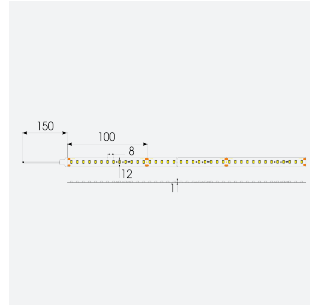

U-Cell Ultra Long LED Strip

U-Cell 48V 4.8W IP65 White 6500K 50m
Code: U/48/01/65/01/65/S05/01

Category	LED Strip
Application	Hospitality, Residential, Retail
Specification	Performance

PRODUCT FEATURES

- U-CELL Ultra long LED strip suitable for residential (external), hospitality, retail and commercial applications
- Up to 50M can be run from a single power supply, great for external applications when suitable power supply locations are few and far between
- Fast fit plug and play connections remove the need for time consuming soldering of joints
- Joint and connection accessories sold separately
- Low 48V input offers great reliability and safety for outdoor installations, as well as uniform brightness from the beginning to the end of each run
- Available in IP20, IP65 and IP67 ratings, and in drums up to 50M ensuring suitability for any long length internal or external application
- Large strip pack sizes and multiple connector packs offers great time saving and ease when working on a large scale project
- 130

GENERAL INFORMATION	
Wattage	4.8W/m
Lumens Delivered	480lm/m
Lm/W	100lm/W
Beam Angle	120
CRI	90
CCT	6500K
Input	48V
Operating Temp	-20°C - 45°C
SDCM	3
Product Weight without Packaging	2.7 kg

TECHNICAL INFORMATION	
Light Source	LED
IP Rating	IP65
Class Protection	3
Internal / External	Internal / External
Surface / Recessed / Suspended	Ceiling, Recessed, Wall
Lumen Depreciation	L70 50,000h
Warranty (Years)	5
CE Mark	Yes
Height	5 mm
LED Strip LEDs Per Metre	130