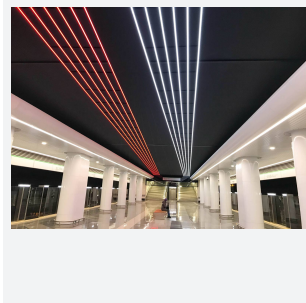

# U-Cell Ultra Long LED Strip

U-Cell 48V 4.8W IP65 White 6500K 50m  
**Code: U/48/01/65/01/65/S05/01**

Category	LED Strip
Application	Hospitality, Residential, Retail
Specification	Performance

## PRODUCT FEATURES

- U-CELL Ultra long LED strip suitable for residential (external), hospitality, retail and commercial applications
- Up to 50M can be run from a single power supply, great for external applications when suitable power supply locations are few and far between
- Fast fit plug and play connections remove the need for time consuming soldering of joints
- Joint and connection accessories sold separately
- Low 48V input offers great reliability and safety for outdoor installations, as well as uniform brightness from the beginning to the end of each run
- Available in IP20, IP65 and IP67 ratings, and in drums up to 50M ensuring suitability for any long length internal or external application
- Large strip pack sizes and multiple connector packs offers great time saving and ease when working on a large scale project
- 130