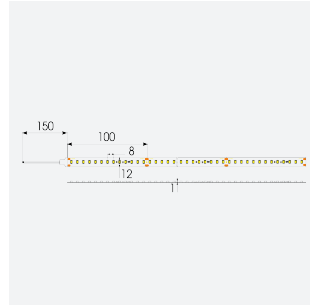

U-Cell Ultra Long LED Strip

U-Cell 48V 4.8W IP65 White 6500K 30m
Code: U/48/01/65/01/65/S03/01

Category	LED Strip
Application	Hospitality, Residential, Retail
Specification	Performance

PRODUCT FEATURES

- U-CELL Ultra long LED strip suitable for residential (external), hospitality, retail and commercial applications
- Up to 50M can be run from a single power supply, great for external applications when suitable power supply locations are few and far between
- Fast fit plug and play connections remove the need for time consuming soldering of joints
- Joint and connection accessories sold separately
- Low 48V input offers great reliability and safety for outdoor installations, as well as uniform brightness from the beginning to the end of each run
- Available in IP20, IP65 and IP67 ratings, and in drums up to 50M ensuring suitability for any long length internal or external application
- Large strip pack sizes and multiple connector packs offers great time saving and ease when working on a large scale project
- 130

GENERAL INFORMATION	
Wattage	4.8W/m
Lumens Delivered	480lm/m
Lm/W	100lm/W
Beam Angle	120
CRI	90
CCT	6500K
Input	48V
Operating Temp	-20°C - 45°C
SDCM	3
Product Weight without Packaging	1.62 kg

TECHNICAL INFORMATION	
Light Source	LED
IP Rating	IP65
Class Protection	3
Internal / External	Internal / External
Surface / Recessed / Suspended	Ceiling, Recessed, Wall
Lumen Depreciation	L70 50,000h
Warranty (Years)	5
CE Mark	Yes
Height	5 mm
LED Strip LEDs Per Metre	130