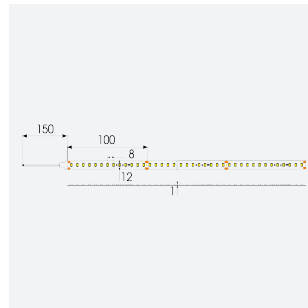

# U-Cell Ultra Long LED Strip

U-Cell 48V 4.8W IP65 White 6500K 30m  
**Code: U/48/01/65/01/65/S03/01**

Category	LED Strip
Application	Hospitality, Residential, Retail
Specification	Performance

## PRODUCT FEATURES

- U-CELL Ultra long LED strip suitable for residential (external), hospitality, retail and commercial applications
- Up to 50M can be run from a single power supply, great for external applications when suitable power supply locations are few and far between
- Fast fit plug and play connections remove the need for time consuming soldering of joints
- Joint and connection accessories sold separately
- Low 48V input offers great reliability and safety for outdoor installations, as well as uniform brightness from the beginning to the end of each run
- Available in IP20, IP65 and IP67 ratings, and in drums up to 50M ensuring suitability for any long length internal or external application
- Large strip pack sizes and multiple connector packs offers great time saving and ease when working on a large scale project
- 130

GENERAL INFORMATION	
Wattage	4.8W/m
Lumens Delivered	480lm/m
Lm/W	100lm/W
Beam Angle	120
CRI	90
CCT	6500K
Input	48V
Operating Temp	-20°C - 45°C
SDCM	3
Product Weight without Packaging	1.62 kg

TECHNICAL INFORMATION	
Light Source	LED
IP Rating	IP65
Class Protection	3
Internal / External	Internal / External
Surface / Recessed / Suspended	Ceiling, Recessed, Wall
Lumen Depreciation	L70 50,000h
Warranty (Years)	5
CE Mark	Yes
Height	5 mm
LED Strip LEDs Per Metre	130