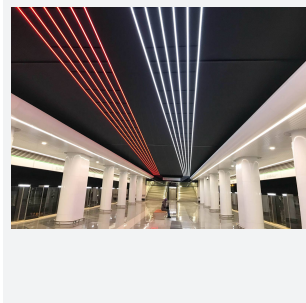

# U-Cell Ultra Long LED Strip

U-Cell 48V 4.8W IP65 White 6500K 30m  
**Code: U/48/01/65/01/65/S03/01**

Category	LED Strip
Application	Hospitality, Residential, Retail
Specification	Performance

## PRODUCT FEATURES

- U-CELL Ultra long LED strip suitable for residential (external), hospitality, retail and commercial applications
- Up to 50M can be run from a single power supply, great for external applications when suitable power supply locations are few and far between
- Fast fit plug and play connections remove the need for time consuming soldering of joints
- Joint and connection accessories sold separately
- Low 48V input offers great reliability and safety for outdoor installations, as well as uniform brightness from the beginning to the end of each run
- Available in IP20, IP65 and IP67 ratings, and in drums up to 50M ensuring suitability for any long length internal or external application
- Large strip pack sizes and multiple connector packs offers great time saving and ease when working on a large scale project
- 130