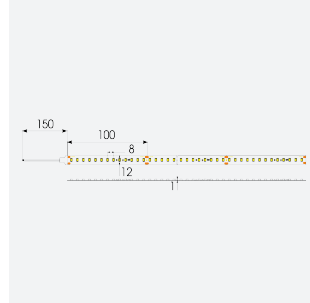

U-Cell Ultra Long LED Strip

U-Cell 48V 4.8W IP65 White 6500K 30m

Code: U/48/01/65/01/65/S03/01

Category	LED Strip
Application	Hospitality, Residential, Retail
Specification	Performance

- U-CELL Ultra long LED strip suitable for residential (external), hospitality, retail and commercial applications
- Up to 50M can be run from a single power supply, great for external applications when suitable power supply locations are few and far between
- Fast fit plug and play connections remove the need for time consuming soldering of joints
- Joint and connection accessories sold separately
- Low 48V input offers great reliability and safety for outdoor installations, as well as uniform brightness from the beginning to the end of each run
- Available in IP20, IP65 and IP67 ratings, and in drums up to 50M ensuring suitability for any long length internal or external application
- Large strip pack sizes and multiple connector packs offers great time saving and ease when working on a large scale project
- 130

GENERAL INFORMATION	
Wattage	4.8W/m
Lumens Delivered	480lm/m
Lm/W	100lm/W
Beam Angle	120
CRI	90
CCT	6500K
Input	48V
Operating Temp	-20°C - 45°C
SDCM	3
Product Weight without Packaging	1.62 kg

TECHNICAL INFORMATION	
Light Source	LED
IP Rating	IP65
Class Protection	3
Internal / External	Internal / External
Surface / Recessed / Suspended	Ceiling, Recessed, Wall
Lumen Depreciation	L70 50,000h
Warranty (Years)	5
CE Mark	Yes
Height	5 mm
LED Strip LEDs Per Metre	130