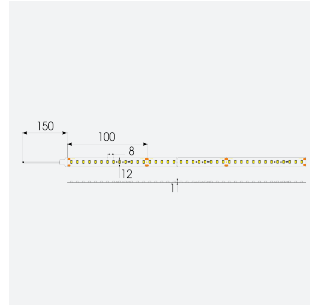

U-Cell Ultra Long LED Strip

U-Cell 48V 4.8W IP65 White 4000K 50m
Code: U/48/01/65/01/40/S05/01

Category	LED Strip
Application	Hospitality, Residential, Retail
Specification	Performance

PRODUCT FEATURES

- U-CELL Ultra long LED strip suitable for residential (external), hospitality, retail and commercial applications
- Up to 50M can be run from a single power supply, great for external applications when suitable power supply locations are few and far between
- Fast fit plug and play connections remove the need for time consuming soldering of joints
- Joint and connection accessories sold separately
- Low 48V input offers great reliability and safety for outdoor installations, as well as uniform brightness from the beginning to the end of each run
- Available in IP20, IP65 and IP67 ratings, and in drums up to 50M ensuring suitability for any long length internal or external application
- Large strip pack sizes and multiple connector packs offers great time saving and ease when working on a large scale project
- 130

GENERAL INFORMATION	
Wattage	4.8W/m
Lumens Delivered	480lm/m
Lm/W	100lm/W
Beam Angle	120
CRI	90
CCT	4000K
Input	48V
Operating Temp	-20°C - 45°C
SDCM	3
Product Weight without Packaging	2.7 kg

TECHNICAL INFORMATION	
Light Source	LED
IP Rating	IP65
Class Protection	3
Internal / External	Internal / External
Surface / Recessed / Suspended	Ceiling, Recessed, Wall
Lumen Depreciation	L70 50,000h
Warranty (Years)	5
CE Mark	Yes
Height	5 mm
LED Strip LEDs Per Metre	130