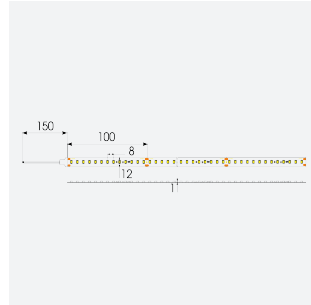

U-Cell Ultra Long LED Strip

U-Cell 48V 4.8W IP65 White 4000K 50m
Code: U/48/01/65/01/40/S05/01

Category	LED Strip
Application	Hospitality, Residential, Retail
Specification	Performance

PRODUCT FEATURES

- U-CELL Ultra long LED strip suitable for residential (external), hospitality, retail and commercial applications
- Up to 50M can be run from a single power supply, great for external applications when suitable power supply locations are few and far between
- Fast fit plug and play connections remove the need for time consuming soldering of joints
- Joint and connection accessories sold separately
- Low 48V input offers great reliability and safety for outdoor installations, as well as uniform brightness from the beginning to the end of each run
- Available in IP20, IP65 and IP67 ratings, and in drums up to 50M ensuring suitability for any long length internal or external application
- Large strip pack sizes and multiple connector packs offers great time saving and ease when working on a large scale project
- 130

GENERAL INFORMATION	
Wattage	4.8W/m
Lumens Delivered	480lm/m
Lm/W	100lm/W
Beam Angle	120
CRI	90
CCT	4000K
Input	48V
Operating Temp	-20°C - 45°C
SDCM	3
Product Weight without Packaging	2.7 kg

TECHNICAL INFORMATION	
Light Source	LED
IP Rating	IP65
Class Protection	3
Internal / External	Internal / External
Surface / Recessed / Suspended	Ceiling, Recessed, Wall
Lumen Depreciation	L70 50,000h
Warranty (Years)	5
CE Mark	Yes
Height	5 mm
LED Strip LEDs Per Metre	130