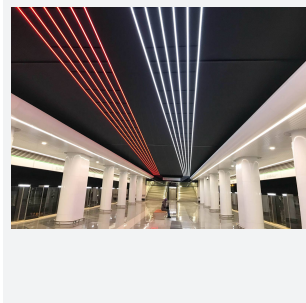

U-Cell Ultra Long LED Strip

U-Cell 48V 4.8W IP65 White 4000K 50m
Code: U/48/01/65/01/40/S05/01

Category	LED Strip
Application	Hospitality, Residential, Retail
Specification	Performance

PRODUCT FEATURES

- U-CELL Ultra long LED strip suitable for residential (external), hospitality, retail and commercial applications
- Up to 50M can be run from a single power supply, great for external applications when suitable power supply locations are few and far between
- Fast fit plug and play connections remove the need for time consuming soldering of joints
- Joint and connection accessories sold separately
- Low 48V input offers great reliability and safety for outdoor installations, as well as uniform brightness from the beginning to the end of each run
- Available in IP20, IP65 and IP67 ratings, and in drums up to 50M ensuring suitability for any long length internal or external application
- Large strip pack sizes and multiple connector packs offers great time saving and ease when working on a large scale project
- 130