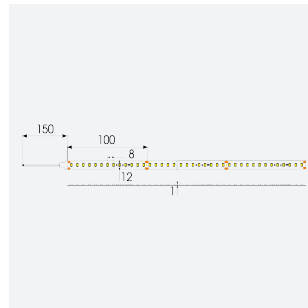

U-Cell Ultra Long LED Strip

U-Cell 48V 4.8W IP65 White 4000K 50m
Code: U/48/01/65/01/40/S05/01

Category	LED Strip
Application	Hospitality, Residential, Retail
Specification	Performance

PRODUCT FEATURES

- U-CELL Ultra long LED strip suitable for residential (external), hospitality, retail and commercial applications
- Up to 50M can be run from a single power supply, great for external applications when suitable power supply locations are few and far between
- Fast fit plug and play connections remove the need for time consuming soldering of joints
- Joint and connection accessories sold separately
- Low 48V input offers great reliability and safety for outdoor installations, as well as uniform brightness from the beginning to the end of each run
- Available in IP20, IP65 and IP67 ratings, and in drums up to 50M ensuring suitability for any long length internal or external application
- Large strip pack sizes and multiple connector packs offers great time saving and ease when working on a large scale project
- 130

GENERAL INFORMATION	
Wattage	4.8W/m
Lumens Delivered	480lm/m
Lm/W	100lm/W
Beam Angle	120
CRI	90
CCT	4000K
Input	48V
Operating Temp	-20°C - 45°C
SDCM	3
Product Weight without Packaging	2.7 kg

TECHNICAL INFORMATION	
Light Source	LED
IP Rating	IP65
Class Protection	3
Internal / External	Internal / External
Surface / Recessed / Suspended	Ceiling, Recessed, Wall
Lumen Depreciation	L70 50,000h
Warranty (Years)	5
CE Mark	Yes
Height	5 mm
LED Strip LEDs Per Metre	130