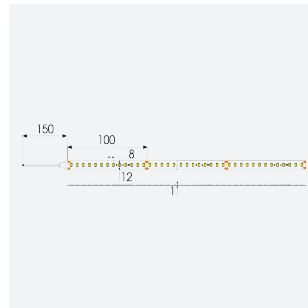

U-Cell Ultra Long LED Strip

U-Cell 48V 4.8W IP65 White 4000K 30m
Code: U/48/01/65/01/40/S03/01

Category	LED Strip
Application	Hospitality, Residential, Retail
Specification	Performance

PRODUCT FEATURES

- U-CELL Ultra long LED strip suitable for residential (external), hospitality, retail and commercial applications
- Up to 50M can be run from a single power supply, great for external applications when suitable power supply locations are few and far between
- Fast fit plug and play connections remove the need for time consuming soldering of joints
- Joint and connection accessories sold separately
- Low 48V input offers great reliability and safety for outdoor installations, as well as uniform brightness from the beginning to the end of each run
- Available in IP20, IP65 and IP67 ratings, and in drums up to 50M ensuring suitability for any long length internal or external application
- Large strip pack sizes and multiple connector packs offers great time saving and ease when working on a large scale project
- 130

GENERAL INFORMATION	
Wattage	4.8W/m
Lumens Delivered	480lm/m
Lm/W	100lm/W
Beam Angle	120
CRI	90
CCT	4000K
Input	48V
Operating Temp	-20°C - 45°C
SDCM	3
Product Weight without Packaging	1.62 kg

TECHNICAL INFORMATION	
Light Source	LED
IP Rating	IP65
Class Protection	3
Internal / External	Internal / External
Surface / Recessed / Suspended	Ceiling, Recessed, Wall
Lumen Depreciation	L70 50,000h
Warranty (Years)	5
CE Mark	Yes
Height	5 mm
LED Strip LEDs Per Metre	130