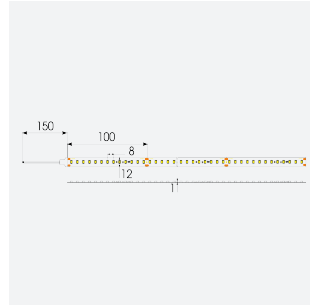

U-Cell Ultra Long LED Strip

U-Cell 48V 4.8W IP65 White 4000K 30m
Code: U/48/01/65/01/40/S03/01

Category	LED Strip
Application	Hospitality, Residential, Retail
Specification	Performance

PRODUCT FEATURES

- U-CELL Ultra long LED strip suitable for residential (external), hospitality, retail and commercial applications
- Up to 50M can be run from a single power supply, great for external applications when suitable power supply locations are few and far between
- Fast fit plug and play connections remove the need for time consuming soldering of joints
- Joint and connection accessories sold separately
- Low 48V input offers great reliability and safety for outdoor installations, as well as uniform brightness from the beginning to the end of each run
- Available in IP20, IP65 and IP67 ratings, and in drums up to 50M ensuring suitability for any long length internal or external application
- Large strip pack sizes and multiple connector packs offers great time saving and ease when working on a large scale project
- 130

GENERAL INFORMATION	
Wattage	4.8W/m
Lumens Delivered	480lm/m
Lm/W	100lm/W
Beam Angle	120
CRI	90
CCT	4000K
Input	48V
Operating Temp	-20°C - 45°C
SDCM	3
Product Weight without Packaging	1.62 kg

TECHNICAL INFORMATION	
Light Source	LED
IP Rating	IP65
Class Protection	3
Internal / External	Internal / External
Surface / Recessed / Suspended	Ceiling, Recessed, Wall
Lumen Depreciation	L70 50,000h
Warranty (Years)	5
CE Mark	Yes
Height	5 mm
LED Strip LEDs Per Metre	130