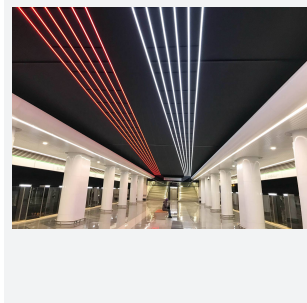

U-Cell Ultra Long LED Strip

U-Cell 48V 4.8W IP65 White 4000K 30m
Code: U/48/01/65/01/40/S03/01

Category	LED Strip
Application	Hospitality, Residential, Retail
Specification	Performance

PRODUCT FEATURES

- U-CELL Ultra long LED strip suitable for residential (external), hospitality, retail and commercial applications
- Up to 50M can be run from a single power supply, great for external applications when suitable power supply locations are few and far between
- Fast fit plug and play connections remove the need for time consuming soldering of joints
- Joint and connection accessories sold separately
- Low 48V input offers great reliability and safety for outdoor installations, as well as uniform brightness from the beginning to the end of each run
- Available in IP20, IP65 and IP67 ratings, and in drums up to 50M ensuring suitability for any long length internal or external application
- Large strip pack sizes and multiple connector packs offers great time saving and ease when working on a large scale project
- 130