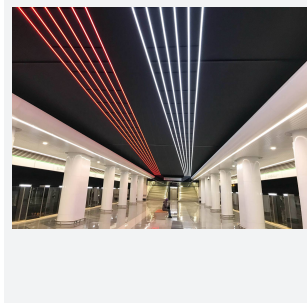

# U-Cell Ultra Long LED Strip

U-Cell 48V 4.8W IP65 White 3000K 50m  
**Code: U/48/01/65/01/30/S05/01**

Category	LED Strip
Application	Hospitality, Residential, Retail
Specification	Performance

## PRODUCT FEATURES

- U-CELL Ultra long LED strip suitable for residential (external), hospitality, retail and commercial applications
- Up to 50M can be run from a single power supply, great for external applications when suitable power supply locations are few and far between
- Fast fit plug and play connections remove the need for time consuming soldering of joints
- Joint and connection accessories sold separately
- Low 48V input offers great reliability and safety for outdoor installations, as well as uniform brightness from the beginning to the end of each run
- Available in IP20, IP65 and IP67 ratings, and in drums up to 50M ensuring suitability for any long length internal or external application
- Large strip pack sizes and multiple connector packs offers great time saving and ease when working on a large scale project
- 130