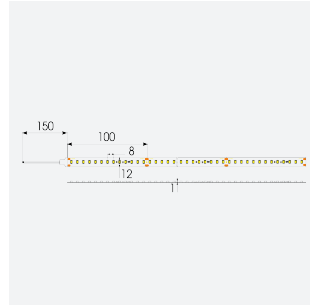

# U-Cell Ultra Long LED Strip

U-Cell 48V 4.8W IP65 White 3000K 50m  
**Code: U/48/01/65/01/30/S05/01**

Category	LED Strip
Application	Hospitality, Residential, Retail
Specification	Performance

## PRODUCT FEATURES

- U-CELL Ultra long LED strip suitable for residential (external), hospitality, retail and commercial applications
- Up to 50M can be run from a single power supply, great for external applications when suitable power supply locations are few and far between
- Fast fit plug and play connections remove the need for time consuming soldering of joints
- Joint and connection accessories sold separately
- Low 48V input offers great reliability and safety for outdoor installations, as well as uniform brightness from the beginning to the end of each run
- Available in IP20, IP65 and IP67 ratings, and in drums up to 50M ensuring suitability for any long length internal or external application
- Large strip pack sizes and multiple connector packs offers great time saving and ease when working on a large scale project
- 130

GENERAL INFORMATION	
Wattage	4.8W/m
Lumens Delivered	450lm/m
Lm/W	95lm/W
Beam Angle	120
CRI	90
CCT	3000K
Input	48V
Operating Temp	-20°C - 45°C
SDCM	3
Product Weight without Packaging	2.7 kg

TECHNICAL INFORMATION	
Light Source	LED
IP Rating	IP65
Class Protection	3
Internal / External	Internal / External
Surface / Recessed / Suspended	Ceiling, Recessed, Wall
Lumen Depreciation	L70 50,000h
Warranty (Years)	5
CE Mark	Yes
Height	5 mm
LED Strip LEDs Per Metre	130