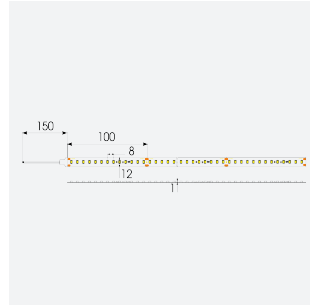

U-Cell Ultra Long LED Strip

U-Cell 48V 4.8W IP65 White 3000K 50m
Code: U/48/01/65/01/30/S05/01

Category	LED Strip
Application	Hospitality, Residential, Retail
Specification	Performance

PRODUCT FEATURES

- U-CELL Ultra long LED strip suitable for residential (external), hospitality, retail and commercial applications
- Up to 50M can be run from a single power supply, great for external applications when suitable power supply locations are few and far between
- Fast fit plug and play connections remove the need for time consuming soldering of joints
- Joint and connection accessories sold separately
- Low 48V input offers great reliability and safety for outdoor installations, as well as uniform brightness from the beginning to the end of each run
- Available in IP20, IP65 and IP67 ratings, and in drums up to 50M ensuring suitability for any long length internal or external application
- Large strip pack sizes and multiple connector packs offers great time saving and ease when working on a large scale project
- 130

GENERAL INFORMATION	
Wattage	4.8W/m
Lumens Delivered	450lm/m
Lm/W	95lm/W
Beam Angle	120
CRI	90
CCT	3000K
Input	48V
Operating Temp	-20°C - 45°C
SDCM	3
Product Weight without Packaging	2.7 kg

TECHNICAL INFORMATION	
Light Source	LED
IP Rating	IP65
Class Protection	3
Internal / External	Internal / External
Surface / Recessed / Suspended	Ceiling, Recessed, Wall
Lumen Depreciation	L70 50,000h
Warranty (Years)	5
CE Mark	Yes
Height	5 mm
LED Strip LEDs Per Metre	130