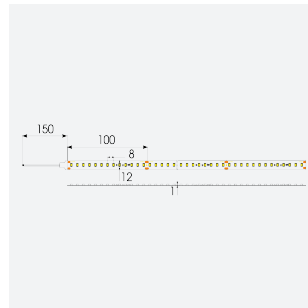

# U-Cell Ultra Long LED Strip

U-Cell 48V 4.8W IP65 White 3000K 50m  
**Code: U/48/01/65/01/30/S05/01**

Category	LED Strip
Application	Hospitality, Residential, Retail
Specification	Performance

## PRODUCT FEATURES

- U-CELL Ultra long LED strip suitable for residential (external), hospitality, retail and commercial applications
- Up to 50M can be run from a single power supply, great for external applications when suitable power supply locations are few and far between
- Fast fit plug and play connections remove the need for time consuming soldering of joints
- Joint and connection accessories sold separately
- Low 48V input offers great reliability and safety for outdoor installations, as well as uniform brightness from the beginning to the end of each run
- Available in IP20, IP65 and IP67 ratings, and in drums up to 50M ensuring suitability for any long length internal or external application
- Large strip pack sizes and multiple connector packs offers great time saving and ease when working on a large scale project
- 130

GENERAL INFORMATION	
Wattage	4.8W/m
Lumens Delivered	450lm/m
Lm/W	95lm/W
Beam Angle	120
CRI	90
CCT	3000K
Input	48V
Operating Temp	-20°C - 45°C
SDCM	3
Product Weight without Packaging	2.7 kg

TECHNICAL INFORMATION	
Light Source	LED
IP Rating	IP65
Class Protection	3
Internal / External	Internal / External
Surface / Recessed / Suspended	Ceiling, Recessed, Wall
Lumen Depreciation	L70 50,000h
Warranty (Years)	5
CE Mark	Yes
Height	5 mm
LED Strip LEDs Per Metre	130