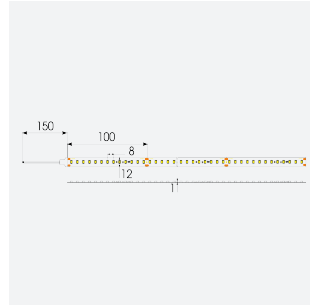

U-Cell Ultra Long LED Strip

U-Cell 48V 4.8W IP65 White 3000K 30m
Code: U/48/01/65/01/30/S03/01

Category	LED Strip
Application	Hospitality, Residential, Retail
Specification	Performance

PRODUCT FEATURES

- U-CELL Ultra long LED strip suitable for residential (external), hospitality, retail and commercial applications
- Up to 50M can be run from a single power supply, great for external applications when suitable power supply locations are few and far between
- Fast fit plug and play connections remove the need for time consuming soldering of joints
- Joint and connection accessories sold separately
- Low 48V input offers great reliability and safety for outdoor installations, as well as uniform brightness from the beginning to the end of each run
- Available in IP20, IP65 and IP67 ratings, and in drums up to 50M ensuring suitability for any long length internal or external application
- Large strip pack sizes and multiple connector packs offers great time saving and ease when working on a large scale project
- 130

GENERAL INFORMATION	
Wattage	4.8W/m
Lumens Delivered	450lm/m
Lm/W	95lm/W
Beam Angle	120
CRI	90
CCT	3000K
Input	48V
Operating Temp	-20°C - 45°C
SDCM	3
Product Weight without Packaging	1.62 kg

TECHNICAL INFORMATION	
Light Source	LED
IP Rating	IP65
Class Protection	3
Internal / External	Internal / External
Surface / Recessed / Suspended	Ceiling, Recessed, Wall
Lumen Depreciation	L70 50,000h
Warranty (Years)	5
CE Mark	Yes
Height	5 mm
LED Strip LEDs Per Metre	130