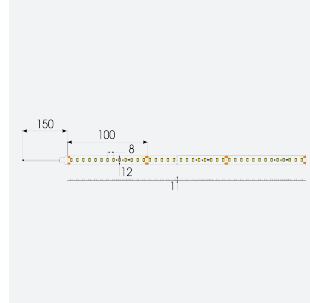

U-Cell Ultra Long LED Strip

U-Cell 48V 4.8W IP65 White 3000K 30m
Code: U/48/01/65/01/30/S03/01

Category	LED Strip
Application	Hospitality, Residential, Retail
Specification	Performance

PRODUCT FEATURES

- U-CELL Ultra long LED strip suitable for residential (external), hospitality, retail and commercial applications
- Up to 50M can be run from a single power supply, great for external applications when suitable power supply locations are few and far between
- Fast fit plug and play connections remove the need for time consuming soldering of joints
- Joint and connection accessories sold separately
- Low 48V input offers great reliability and safety for outdoor installations, as well as uniform brightness from the beginning to the end of each run
- Available in IP20, IP65 and IP67 ratings, and in drums up to 50M ensuring suitability for any long length internal or external application
- Large strip pack sizes and multiple connector packs offers great time saving and ease when working on a large scale project
- 130

GENERAL INFORMATION	
Wattage	4.8W/m
Lumens Delivered	450lm/m
Lm/W	95lm/W
Beam Angle	120
CRI	90
CCT	3000K
Input	48V
Operating Temp	-20°C - 45°C
SDCM	3
Product Weight without Packaging	1.62 kg

TECHNICAL INFORMATION	
Light Source	LED
IP Rating	IP65
Class Protection	3
Internal / External	Internal / External
Surface / Recessed / Suspended	Ceiling, Recessed, Wall
Lumen Depreciation	L70 50,000h
Warranty (Years)	5
CE Mark	Yes
Height	5 mm
LED Strip LEDs Per Metre	130