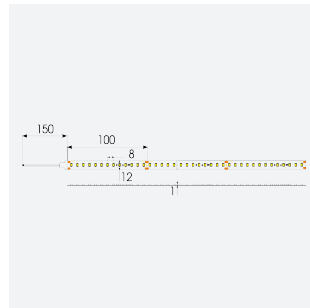

# U-Cell Ultra Long LED Strip

U-Cell 48V 4.8W IP65 White 2700K 50m  
**Code: U/48/01/65/01/27/S05/01**

Category	LED Strip
Application	Hospitality, Residential, Retail
Specification	Performance

## PRODUCT FEATURES

- U-CELL Ultra long LED strip suitable for residential (external), hospitality, retail and commercial applications
- Up to 50M can be run from a single power supply, great for external applications when suitable power supply locations are few and far between
- Fast fit plug and play connections remove the need for time consuming soldering of joints
- Joint and connection accessories sold separately
- Low 48V input offers great reliability and safety for outdoor installations, as well as uniform brightness from the beginning to the end of each run
- Available in IP20, IP65 and IP67 ratings, and in drums up to 50M ensuring suitability for any long length internal or external application
- Large strip pack sizes and multiple connector packs offers great time saving and ease when working on a large scale project
- 130

GENERAL INFORMATION	
Wattage	4.8W/m
Lumens Delivered	440lm/m
Lm/W	92lm/W
Beam Angle	120
CRI	90
CCT	2700K
Input	48V
Operating Temp	-20°C - 45°C
SDCM	3
Product Weight without Packaging	2.7 kg

TECHNICAL INFORMATION	
Light Source	LED
IP Rating	IP65
Class Protection	3
Internal / External	Internal / External
Surface / Recessed / Suspended	Ceiling, Recessed, Wall
Lumen Depreciation	L70 50,000h
Warranty (Years)	5
CE Mark	Yes
Height	5 mm
LED Strip LEDs Per Metre	130