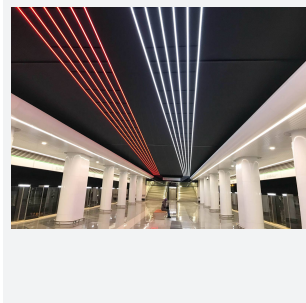

# U-Cell Ultra Long LED Strip

U-Cell 48V 4.8W IP65 White 2700K 50m  
**Code: U/48/01/65/01/27/S05/01**

Category	LED Strip
Application	Hospitality, Residential, Retail
Specification	Performance

## PRODUCT FEATURES

- U-CELL Ultra long LED strip suitable for residential (external), hospitality, retail and commercial applications
- Up to 50M can be run from a single power supply, great for external applications when suitable power supply locations are few and far between
- Fast fit plug and play connections remove the need for time consuming soldering of joints
- Joint and connection accessories sold separately
- Low 48V input offers great reliability and safety for outdoor installations, as well as uniform brightness from the beginning to the end of each run
- Available in IP20, IP65 and IP67 ratings, and in drums up to 50M ensuring suitability for any long length internal or external application
- Large strip pack sizes and multiple connector packs offers great time saving and ease when working on a large scale project
- 130