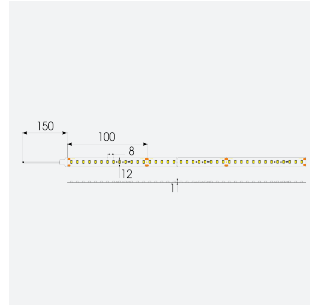

U-Cell Ultra Long LED Strip

U-Cell 48V 4.8W IP65 White 2700K 50m
Code: U/48/01/65/01/27/S05/01

Category	LED Strip
Application	Hospitality, Residential, Retail
Specification	Performance

PRODUCT FEATURES

- U-CELL Ultra long LED strip suitable for residential (external), hospitality, retail and commercial applications
- Up to 50M can be run from a single power supply, great for external applications when suitable power supply locations are few and far between
- Fast fit plug and play connections remove the need for time consuming soldering of joints
- Joint and connection accessories sold separately
- Low 48V input offers great reliability and safety for outdoor installations, as well as uniform brightness from the beginning to the end of each run
- Available in IP20, IP65 and IP67 ratings, and in drums up to 50M ensuring suitability for any long length internal or external application
- Large strip pack sizes and multiple connector packs offers great time saving and ease when working on a large scale project
- 130

GENERAL INFORMATION	
Wattage	4.8W/m
Lumens Delivered	440lm/m
Lm/W	92lm/W
Beam Angle	120
CRI	90
CCT	2700K
Input	48V
Operating Temp	-20°C - 45°C
SDCM	3
Product Weight without Packaging	2.7 kg

TECHNICAL INFORMATION	
Light Source	LED
IP Rating	IP65
Class Protection	3
Internal / External	Internal / External
Surface / Recessed / Suspended	Ceiling, Recessed, Wall
Lumen Depreciation	L70 50,000h
Warranty (Years)	5
CE Mark	Yes
Height	5 mm
LED Strip LEDs Per Metre	130