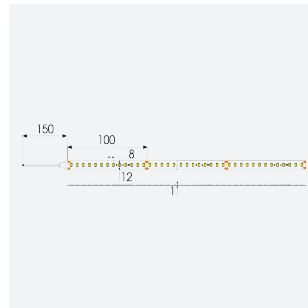

U-Cell Ultra Long LED Strip

U-Cell 48V 4.8W IP65 White 2700K 30m
Code: U/48/01/65/01/27/S03/01

Category	LED Strip
Application	Hospitality, Residential, Retail
Specification	Performance

PRODUCT FEATURES

- U-CELL Ultra long LED strip suitable for residential (external), hospitality, retail and commercial applications
- Up to 50M can be run from a single power supply, great for external applications when suitable power supply locations are few and far between
- Fast fit plug and play connections remove the need for time consuming soldering of joints
- Joint and connection accessories sold separately
- Low 48V input offers great reliability and safety for outdoor installations, as well as uniform brightness from the beginning to the end of each run
- Available in IP20, IP65 and IP67 ratings, and in drums up to 50M ensuring suitability for any long length internal or external application
- Large strip pack sizes and multiple connector packs offers great time saving and ease when working on a large scale project
- 130

GENERAL INFORMATION	
Wattage	4.8W/m
Lumens Delivered	440lm/m
Lm/W	92lm/W
Beam Angle	120
CRI	90
CCT	2700K
Input	48V
Operating Temp	-20°C - 45°C
SDCM	3
Product Weight without Packaging	1.62 kg

TECHNICAL INFORMATION	
Light Source	LED
IP Rating	IP65
Class Protection	3
Internal / External	Internal / External
Surface / Recessed / Suspended	Ceiling, Recessed, Wall
Lumen Depreciation	L70 50,000h
Warranty (Years)	5
CE Mark	Yes
Height	5 mm
LED Strip LEDs Per Metre	130