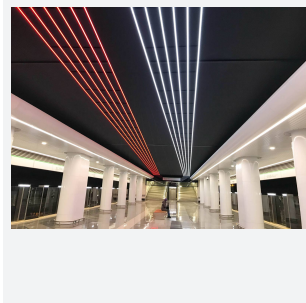

U-Cell Ultra Long LED Strip

U-Cell 48V 4.8W IP65 White 2700K 30m
Code: U/48/01/65/01/27/S03/01

Category	LED Strip
Application	Hospitality, Residential, Retail
Specification	Performance

PRODUCT FEATURES

- U-CELL Ultra long LED strip suitable for residential (external), hospitality, retail and commercial applications
- Up to 50M can be run from a single power supply, great for external applications when suitable power supply locations are few and far between
- Fast fit plug and play connections remove the need for time consuming soldering of joints
- Joint and connection accessories sold separately
- Low 48V input offers great reliability and safety for outdoor installations, as well as uniform brightness from the beginning to the end of each run
- Available in IP20, IP65 and IP67 ratings, and in drums up to 50M ensuring suitability for any long length internal or external application
- Large strip pack sizes and multiple connector packs offers great time saving and ease when working on a large scale project
- 130