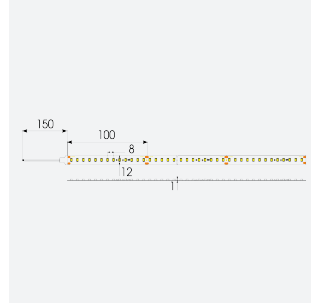

# U-Cell Ultra Long LED Strip

U-Cell 48V 4.8W IP65 White 2700K 30m  
**Code: U/48/01/65/01/27/S03/01**

Category	LED Strip
Application	Hospitality, Residential, Retail
Specification	Performance

## PRODUCT FEATURES

- U-CELL Ultra long LED strip suitable for residential (external), hospitality, retail and commercial applications
- Up to 50M can be run from a single power supply, great for external applications when suitable power supply locations are few and far between
- Fast fit plug and play connections remove the need for time consuming soldering of joints
- Joint and connection accessories sold separately
- Low 48V input offers great reliability and safety for outdoor installations, as well as uniform brightness from the beginning to the end of each run
- Available in IP20, IP65 and IP67 ratings, and in drums up to 50M ensuring suitability for any long length internal or external application
- Large strip pack sizes and multiple connector packs offers great time saving and ease when working on a large scale project
- 130

GENERAL INFORMATION	
Wattage	4.8W/m
Lumens Delivered	440lm/m
Lm/W	92lm/W
Beam Angle	120
CRI	90
CCT	2700K
Input	48V
Operating Temp	-20°C - 45°C
SDCM	3
Product Weight without Packaging	1.62 kg

TECHNICAL INFORMATION	
Light Source	LED
IP Rating	IP65
Class Protection	3
Internal / External	Internal / External
Surface / Recessed / Suspended	Ceiling, Recessed, Wall
Lumen Depreciation	L70 50,000h
Warranty (Years)	5
CE Mark	Yes
Height	5 mm
LED Strip LEDs Per Metre	130