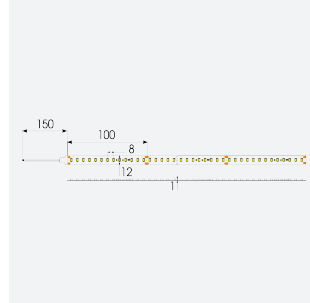

U-Cell Ultra Long LED Strip

U-Cell 48V 4.8W IP65 White 2700K 30m
Code: U/48/01/65/01/27/S03/01

Category	LED Strip
Application	Hospitality, Residential, Retail
Specification	Performance

PRODUCT FEATURES

- U-CELL Ultra long LED strip suitable for residential (external), hospitality, retail and commercial applications
- Up to 50M can be run from a single power supply, great for external applications when suitable power supply locations are few and far between
- Fast fit plug and play connections remove the need for time consuming soldering of joints
- Joint and connection accessories sold separately
- Low 48V input offers great reliability and safety for outdoor installations, as well as uniform brightness from the beginning to the end of each run
- Available in IP20, IP65 and IP67 ratings, and in drums up to 50M ensuring suitability for any long length internal or external application
- Large strip pack sizes and multiple connector packs offers great time saving and ease when working on a large scale project
- 130

GENERAL INFORMATION	
Wattage	4.8W/m
Lumens Delivered	440lm/m
Lm/W	92lm/W
Beam Angle	120
CRI	90
CCT	2700K
Input	48V
Operating Temp	-20°C - 45°C
SDCM	3
Product Weight without Packaging	1.62 kg

TECHNICAL INFORMATION	
Light Source	LED
IP Rating	IP65
Class Protection	3
Internal / External	Internal / External
Surface / Recessed / Suspended	Ceiling, Recessed, Wall
Lumen Depreciation	L70 50,000h
Warranty (Years)	5
CE Mark	Yes
Height	5 mm
LED Strip LEDs Per Metre	130