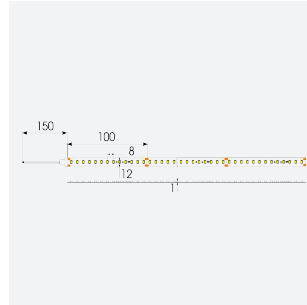

U-Cell Ultra Long LED Strip

U-Cell 48V 4.8W IP20 White 6500K 50m

Code: U/48/01/20/01/65/S05/01

Category	LED Strip
Application	Hospitality, Residential, Retail
Specification	Performance

- U-CELL Ultra long LED strip suitable for residential (external), hospitality, retail and commercial applications
- Up to 50M can be run from a single power supply, great for external applications when suitable power supply locations are few and far between
- Fast fit plug and play connections remove the need for time consuming soldering of joints
- Joint and connection accessories sold separately
- Low 48V input offers great reliability and safety for outdoor installations, as well as uniform brightness from the beginning to the end of each run
- Available in IP20, IP65 and IP67 ratings, and in drums up to 50M ensuring suitability for any long length internal or external application
- Large strip pack sizes and multiple connector packs offers great time saving and ease when working on a large scale project
- 130

GENERAL INFORMATION	
Wattage	4.8W/m
Lumens Delivered	490lm/m
Lm/W	103lm/W
Beam Angle	120
CRI	90
CCT	6500K
Input	48V
Operating Temp	-20°C - 45°C
SDCM	3
Product Weight without Packaging	0.7 kg

TECHNICAL INFORMATION	
Light Source	LED
IP Rating	IP20
Class Protection	3
Internal / External	Internal
Surface / Recessed / Suspended	Ceiling, Recessed, Wall
Lumen Depreciation	L70 50,000h
Warranty (Years)	5
CE Mark	Yes
Height	1.5 mm
LED Strip LEDs Per Metre	130