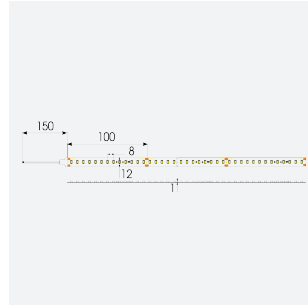

# U-Cell Ultra Long LED Strip

U-Cell 48V 4.8W IP20 White 6500K 50m  
**Code: U/48/01/20/01/65/S05/01**

Category	LED Strip
Application	Hospitality, Residential, Retail
Specification	Performance

## PRODUCT FEATURES

- U-CELL Ultra long LED strip suitable for residential (external), hospitality, retail and commercial applications
- Up to 50M can be run from a single power supply, great for external applications when suitable power supply locations are few and far between
- Fast fit plug and play connections remove the need for time consuming soldering of joints
- Joint and connection accessories sold separately
- Low 48V input offers great reliability and safety for outdoor installations, as well as uniform brightness from the beginning to the end of each run
- Available in IP20, IP65 and IP67 ratings, and in drums up to 50M ensuring suitability for any long length internal or external application
- Large strip pack sizes and multiple connector packs offers great time saving and ease when working on a large scale project
- 130

GENERAL INFORMATION	
Wattage	4.8W/m
Lumens Delivered	490lm/m
Lm/W	103lm/W
Beam Angle	120
CRI	90
CCT	6500K
Input	48V
Operating Temp	-20°C - 45°C
SDCM	3
Product Weight without Packaging	0.7 kg

TECHNICAL INFORMATION	
Light Source	LED
IP Rating	IP20
Class Protection	3
Internal / External	Internal
Surface / Recessed / Suspended	Ceiling, Recessed, Wall
Lumen Depreciation	L70 50,000h
Warranty (Years)	5
CE Mark	Yes
Height	1.5 mm
LED Strip LEDs Per Metre	130