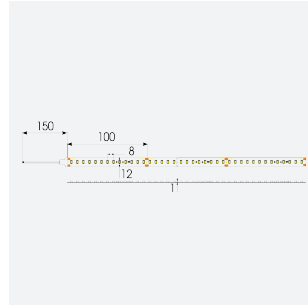

U-Cell Ultra Long LED Strip

U-Cell 48V 4.8W IP20 White 6500K 50m
Code: U/48/01/20/01/65/S05/01

Category	LED Strip
Application	Hospitality, Residential, Retail
Specification	Performance

PRODUCT FEATURES

- U-CELL Ultra long LED strip suitable for residential (external), hospitality, retail and commercial applications
- Up to 50M can be run from a single power supply, great for external applications when suitable power supply locations are few and far between
- Fast fit plug and play connections remove the need for time consuming soldering of joints
- Joint and connection accessories sold separately
- Low 48V input offers great reliability and safety for outdoor installations, as well as uniform brightness from the beginning to the end of each run
- Available in IP20, IP65 and IP67 ratings, and in drums up to 50M ensuring suitability for any long length internal or external application
- Large strip pack sizes and multiple connector packs offers great time saving and ease when working on a large scale project
- 130

GENERAL INFORMATION	
Wattage	4.8W/m
Lumens Delivered	490lm/m
Lm/W	103lm/W
Beam Angle	120
CRI	90
CCT	6500K
Input	48V
Operating Temp	-20°C - 45°C
SDCM	3
Product Weight without Packaging	0.7 kg

TECHNICAL INFORMATION	
Light Source	LED
IP Rating	IP20
Class Protection	3
Internal / External	Internal
Surface / Recessed / Suspended	Ceiling, Recessed, Wall
Lumen Depreciation	L70 50,000h
Warranty (Years)	5
CE Mark	Yes
Height	2 mm
LED Strip LEDs Per Metre	130