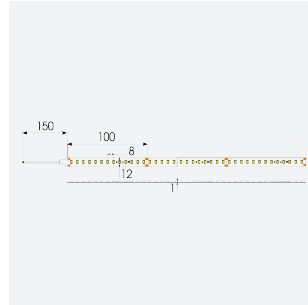

U-Cell Ultra Long LED Strip

U-Cell 48V 4.8W IP20 White 6500K 30m

Code: U/48/01/20/01/65/S03/01

Category	LED Strip
Application	Hospitality, Residential, Retail
Specification	Performance

- U-CELL Ultra long LED strip suitable for residential (external), hospitality, retail and commercial applications
- Up to 50M can be run from a single power supply, great for external applications when suitable power supply locations are few and far between
- Fast fit plug and play connections remove the need for time consuming soldering of joints
- Joint and connection accessories sold separately
- Low 48V input offers great reliability and safety for outdoor installations, as well as uniform brightness from the beginning to the end of each run
- Available in IP20, IP65 and IP67 ratings, and in drums up to 50M ensuring suitability for any long length internal or external application
- Large strip pack sizes and multiple connector packs offers great time saving and ease when working on a large scale project
- 130

GENERAL INFORMATION	
Wattage	4.8W/m
Lumens Delivered	490lm/m
Lm/W	103lm/W
Beam Angle	120
CRI	90
CCT	6500K
Input	48V
Operating Temp	-20°C - 45°C
SDCM	3
Product Weight without Packaging	0.42 kg

TECHNICAL INFORMATION	
Light Source	LED
IP Rating	IP20
Class Protection	3
Internal / External	Internal
Surface / Recessed / Suspended	Ceiling, Recessed, Wall
Lumen Depreciation	L70 50,000h
Warranty (Years)	5
CE Mark	Yes
Height	1.5 mm
LED Strip LEDs Per Metre	130