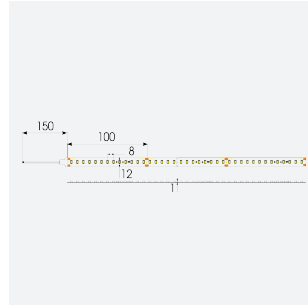

U-Cell Ultra Long LED Strip

U-Cell 48V 4.8W IP20 White 6500K 30m
Code: U/48/01/20/01/65/S03/01

Category	LED Strip
Application	Hospitality, Residential, Retail
Specification	Performance

PRODUCT FEATURES

- U-CELL Ultra long LED strip suitable for residential (external), hospitality, retail and commercial applications
- Up to 50M can be run from a single power supply, great for external applications when suitable power supply locations are few and far between
- Fast fit plug and play connections remove the need for time consuming soldering of joints
- Joint and connection accessories sold separately
- Low 48V input offers great reliability and safety for outdoor installations, as well as uniform brightness from the beginning to the end of each run
- Available in IP20, IP65 and IP67 ratings, and in drums up to 50M ensuring suitability for any long length internal or external application
- Large strip pack sizes and multiple connector packs offers great time saving and ease when working on a large scale project
- 130

GENERAL INFORMATION	
Wattage	4.8W/m
Lumens Delivered	490lm/m
Lm/W	103lm/W
Beam Angle	120
CRI	90
CCT	6500K
Input	48V
Operating Temp	-20°C - 45°C
SDCM	3
Product Weight without Packaging	0.42 kg

TECHNICAL INFORMATION	
Light Source	LED
IP Rating	IP20
Class Protection	3
Internal / External	Internal
Surface / Recessed / Suspended	Ceiling, Recessed, Wall
Lumen Depreciation	L70 50,000h
Warranty (Years)	5
CE Mark	Yes
Height	1.5 mm
LED Strip LEDs Per Metre	130