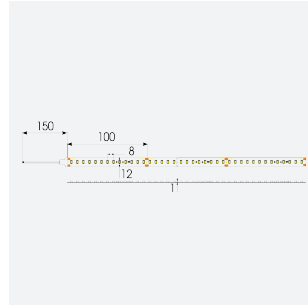

U-Cell Ultra Long LED Strip

U-Cell 48V 4.8W IP20 White 6500K 30m
Code: U/48/01/20/01/65/S03/01

Category	LED Strip
Application	Hospitality, Residential, Retail
Specification	Performance

PRODUCT FEATURES

- U-CELL Ultra long LED strip suitable for residential (external), hospitality, retail and commercial applications
- Up to 50M can be run from a single power supply, great for external applications when suitable power supply locations are few and far between
- Fast fit plug and play connections remove the need for time consuming soldering of joints
- Joint and connection accessories sold separately
- Low 48V input offers great reliability and safety for outdoor installations, as well as uniform brightness from the beginning to the end of each run
- Available in IP20, IP65 and IP67 ratings, and in drums up to 50M ensuring suitability for any long length internal or external application
- Large strip pack sizes and multiple connector packs offers great time saving and ease when working on a large scale project
- 130

GENERAL INFORMATION	
Wattage	4.8W/m
Lumens Delivered	490lm/m
Lm/W	103lm/W
Beam Angle	120
CRI	90
CCT	6500K
Input	48V
Operating Temp	-20°C - 45°C
SDCM	3
Product Weight without Packaging	0.42 kg

TECHNICAL INFORMATION	
Light Source	LED
IP Rating	IP20
Class Protection	3
Internal / External	Internal
Surface / Recessed / Suspended	Ceiling, Recessed, Wall
Lumen Depreciation	L70 50,000h
Warranty (Years)	5
CE Mark	Yes
Height	2 mm
LED Strip LEDs Per Metre	130