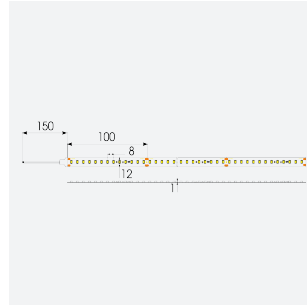

U-Cell Ultra Long LED Strip

U-Cell 48V 4.8W IP20 White 4000K 50m

Code: U/48/01/20/01/40/S05/01

Category	LED Strip
Application	Hospitality, Residential, Retail
Specification	Performance

- U-CELL Ultra long LED strip suitable for residential (external), hospitality, retail and commercial applications
- Up to 50M can be run from a single power supply, great for external applications when suitable power supply locations are few and far between
- Fast fit plug and play connections remove the need for time consuming soldering of joints
- Joint and connection accessories sold separately
- Low 48V input offers great reliability and safety for outdoor installations, as well as uniform brightness from the beginning to the end of each run
- Available in IP20, IP65 and IP67 ratings, and in drums up to 50M ensuring suitability for any long length internal or external application
- Large strip pack sizes and multiple connector packs offers great time saving and ease when working on a large scale project
- 130

GENERAL INFORMATION	
Wattage	4.8W/m
Lumens Delivered	490lm/m
Lm/W	103lm/W
Beam Angle	120
CRI	90
CCT	4000K
Input	48V
Operating Temp	-20°C - 45°C
SDCM	3
Product Weight without Packaging	0.7 kg

TECHNICAL INFORMATION	
Light Source	LED
IP Rating	IP20
Class Protection	3
Internal / External	Internal
Surface / Recessed / Suspended	Ceiling, Recessed, Wall
Lumen Depreciation	L70 50,000h
Warranty (Years)	5
CE Mark	Yes
Height	1.5 mm
LED Strip LEDs Per Metre	130