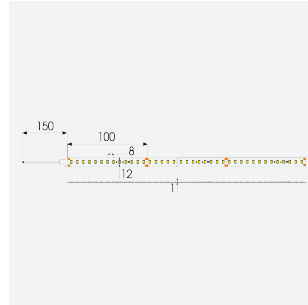

# U-Cell Ultra Long LED Strip

U-Cell 48V 4.8W IP20 White 4000K 50m  
**Code: U/48/01/20/01/40/S05/01**

Category	LED Strip
Application	Hospitality, Residential, Retail
Specification	Performance

## PRODUCT FEATURES

- U-CELL Ultra long LED strip suitable for residential (external), hospitality, retail and commercial applications
- Up to 50M can be run from a single power supply, great for external applications when suitable power supply locations are few and far between
- Fast fit plug and play connections remove the need for time consuming soldering of joints
- Joint and connection accessories sold separately
- Low 48V input offers great reliability and safety for outdoor installations, as well as uniform brightness from the beginning to the end of each run
- Available in IP20, IP65 and IP67 ratings, and in drums up to 50M ensuring suitability for any long length internal or external application
- Large strip pack sizes and multiple connector packs offers great time saving and ease when working on a large scale project
- 130

GENERAL INFORMATION	
Wattage	4.8W/m
Lumens Delivered	490lm/m
Lm/W	103lm/W
Beam Angle	120
CRI	90
CCT	4000K
Input	48V
Operating Temp	-20°C - 45°C
SDCM	3
Product Weight without Packaging	0.7 kg

TECHNICAL INFORMATION	
Light Source	LED
IP Rating	IP20
Class Protection	3
Internal / External	Internal
Surface / Recessed / Suspended	Ceiling, Recessed, Wall
Lumen Depreciation	L70 50,000h
Warranty (Years)	5
CE Mark	Yes
Height	1.5 mm
LED Strip LEDs Per Metre	130