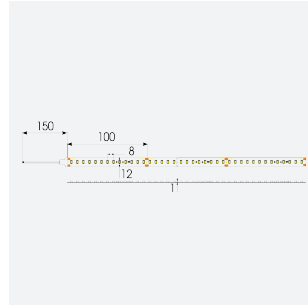

U-Cell Ultra Long LED Strip

U-Cell 48V 4.8W IP20 White 4000K 50m
Code: U/48/01/20/01/40/S05/01

| | |
|---------------|----------------------------------|
| Category | LED Strip |
| Application | Hospitality, Residential, Retail |
| Specification | Performance |

PRODUCT FEATURES

- U-CELL Ultra long LED strip suitable for residential (external), hospitality, retail and commercial applications
- Up to 50M can be run from a single power supply, great for external applications when suitable power supply locations are few and far between
- Fast fit plug and play connections remove the need for time consuming soldering of joints
- Joint and connection accessories sold separately
- Low 48V input offers great reliability and safety for outdoor installations, as well as uniform brightness from the beginning to the end of each run
- Available in IP20, IP65 and IP67 ratings, and in drums up to 50M ensuring suitability for any long length internal or external application
- Large strip pack sizes and multiple connector packs offers great time saving and ease when working on a large scale project
- 130

| GENERAL INFORMATION | |
|----------------------------------|--------------|
| Wattage | 4.8W/m |
| Lumens Delivered | 490lm/m |
| Lm/W | 103lm/W |
| Beam Angle | 120 |
| CRI | 90 |
| CCT | 4000K |
| Input | 48V |
| Operating Temp | -20°C - 45°C |
| SDCM | 3 |
| Product Weight without Packaging | 0.7 kg |

| TECHNICAL INFORMATION | |
|--------------------------------|-------------------------|
| Light Source | LED |
| IP Rating | IP20 |
| Class Protection | 3 |
| Internal / External | Internal |
| Surface / Recessed / Suspended | Ceiling, Recessed, Wall |
| Lumen Depreciation | L70 50,000h |
| Warranty (Years) | 5 |
| CE Mark | Yes |
| Height | 2 mm |
| LED Strip LEDs Per Metre | 130 |