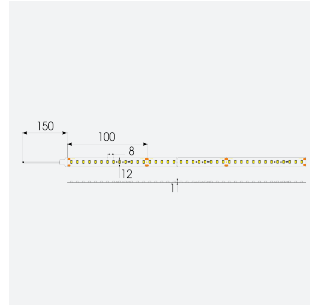

# U-Cell Ultra Long LED Strip

U-Cell 48V 4.8W IP20 White 4000K 30m  
**Code: U/48/01/20/01/40/S03/01**

Category	LED Strip
Application	Hospitality, Residential, Retail
Specification	Performance

## PRODUCT FEATURES

- U-CELL Ultra long LED strip suitable for residential (external), hospitality, retail and commercial applications
- Up to 50M can be run from a single power supply, great for external applications when suitable power supply locations are few and far between
- Fast fit plug and play connections remove the need for time consuming soldering of joints
- Joint and connection accessories sold separately
- Low 48V input offers great reliability and safety for outdoor installations, as well as uniform brightness from the beginning to the end of each run
- Available in IP20, IP65 and IP67 ratings, and in drums up to 50M ensuring suitability for any long length internal or external application
- Large strip pack sizes and multiple connector packs offers great time saving and ease when working on a large scale project
- 130

### GENERAL INFORMATION

Wattage	4.8W/m
Lumens Delivered	490lm/m
Lm/W	103lm/W
Beam Angle	120
CRI	90
CCT	4000K
Input	48V
Operating Temp	-20°C - 45°C
SDCM	3
Product Weight without Packaging	0.42 kg

### TECHNICAL INFORMATION

Light Source	LED
IP Rating	IP20
Class Protection	3
Internal / External	Internal
Surface / Recessed / Suspended	Ceiling, Recessed, Wall
Lumen Depreciation	L70 50,000h
Warranty (Years)	5
CE Mark	Yes
Height	1.5 mm
LED Strip LEDs Per Metre	130