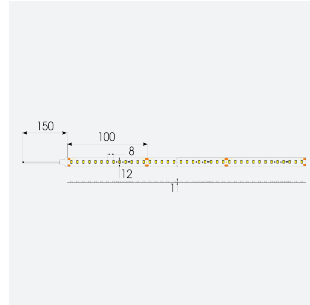

# U-Cell Ultra Long LED Strip

U-Cell 48V 4.8W IP20 White 4000K 30m

Code: U/48/01/20/01/40/S03/01

Category	LED Strip
Application	Hospitality, Residential, Retail
Specification	Performance

- U-CELL Ultra long LED strip suitable for residential (external), hospitality, retail and commercial applications
- Up to 50M can be run from a single power supply, great for external applications when suitable power supply locations are few and far between
- Fast fit plug and play connections remove the need for time consuming soldering of joints
- Joint and connection accessories sold separately
- Low 48V input offers great reliability and safety for outdoor installations, as well as uniform brightness from the beginning to the end of each run
- Available in IP20, IP65 and IP67 ratings, and in drums up to 50M ensuring suitability for any long length internal or external application
- Large strip pack sizes and multiple connector packs offers great time saving and ease when working on a large scale project
- 130

GENERAL INFORMATION	
Wattage	4.8W/m
Lumens Delivered	490lm/m
Lm/W	103lm/W
Beam Angle	120
CRI	90
CCT	4000K
Input	48V
Operating Temp	-20°C - 45°C
SDCM	3
Product Weight without Packaging	0.42 kg

TECHNICAL INFORMATION	
Light Source	LED
IP Rating	IP20
Class Protection	3
Internal / External	Internal
Surface / Recessed / Suspended	Ceiling, Recessed, Wall
Lumen Depreciation	L70 50,000h
Warranty (Years)	5
CE Mark	Yes
Height	1.5 mm
LED Strip LEDs Per Metre	130