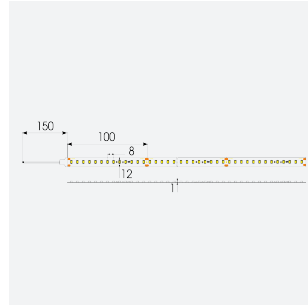

U-Cell Ultra Long LED Strip

U-Cell 48V 4.8W IP20 White 4000K 30m
Code: U/48/01/20/01/40/S03/01

Category	LED Strip
Application	Hospitality, Residential, Retail
Specification	Performance

PRODUCT FEATURES

- U-CELL Ultra long LED strip suitable for residential (external), hospitality, retail and commercial applications
- Up to 50M can be run from a single power supply, great for external applications when suitable power supply locations are few and far between
- Fast fit plug and play connections remove the need for time consuming soldering of joints
- Joint and connection accessories sold separately
- Low 48V input offers great reliability and safety for outdoor installations, as well as uniform brightness from the beginning to the end of each run
- Available in IP20, IP65 and IP67 ratings, and in drums up to 50M ensuring suitability for any long length internal or external application
- Large strip pack sizes and multiple connector packs offers great time saving and ease when working on a large scale project
- 130

GENERAL INFORMATION	
Wattage	4.8W/m
Lumens Delivered	490lm/m
Lm/W	103lm/W
Beam Angle	120
CRI	90
CCT	4000K
Input	48V
Operating Temp	-20°C - 45°C
SDCM	3
Product Weight without Packaging	0.42 kg

TECHNICAL INFORMATION	
Light Source	LED
IP Rating	IP20
Class Protection	3
Internal / External	Internal
Surface / Recessed / Suspended	Ceiling, Recessed, Wall
Lumen Depreciation	L70 50,000h
Warranty (Years)	5
CE Mark	Yes
Height	2 mm
LED Strip LEDs Per Metre	130