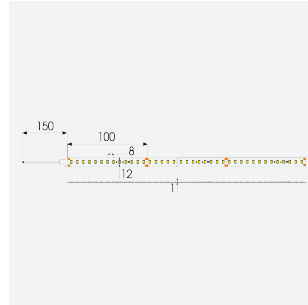

U-Cell Ultra Long LED Strip

U-Cell 48V 4.8W IP20 White 3000K 50m
Code: U/48/01/20/01/30/S05/01

Category	LED Strip
Application	Hospitality, Residential, Retail
Specification	Performance

PRODUCT FEATURES

- U-CELL Ultra long LED strip suitable for residential (external), hospitality, retail and commercial applications
- Up to 50M can be run from a single power supply, great for external applications when suitable power supply locations are few and far between
- Fast fit plug and play connections remove the need for time consuming soldering of joints
- Joint and connection accessories sold separately
- Low 48V input offers great reliability and safety for outdoor installations, as well as uniform brightness from the beginning to the end of each run
- Available in IP20, IP65 and IP67 ratings, and in drums up to 50M ensuring suitability for any long length internal or external application
- Large strip pack sizes and multiple connector packs offers great time saving and ease when working on a large scale project
- 130

GENERAL INFORMATION	
Wattage	4.8W/m
Lumens Delivered	460lm/m
Lm/W	97lm/W
Beam Angle	120
CRI	90
CCT	3000K
Input	48V
Operating Temp	-20°C - 45°C
SDCM	3
Product Weight without Packaging	0.7 kg

TECHNICAL INFORMATION	
Light Source	LED
IP Rating	IP20
Class Protection	3
Internal / External	Internal
Surface / Recessed / Suspended	Ceiling, Recessed, Wall
Lumen Depreciation	L70 50,000h
Warranty (Years)	5
CE Mark	Yes
Height	1.5 mm
LED Strip LEDs Per Metre	130