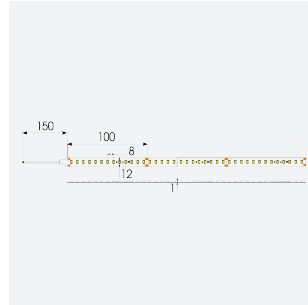

U-Cell Ultra Long LED Strip

U-Cell 48V 4.8W IP20 White 3000K 50m

Code: U/48/01/20/01/30/S05/01

Category	LED Strip
Application	Hospitality, Residential, Retail
Specification	Performance

- U-CELL Ultra long LED strip suitable for residential (external), hospitality, retail and commercial applications
- Up to 50M can be run from a single power supply, great for external applications when suitable power supply locations are few and far between
- Fast fit plug and play connections remove the need for time consuming soldering of joints
- Joint and connection accessories sold separately
- Low 48V input offers great reliability and safety for outdoor installations, as well as uniform brightness from the beginning to the end of each run
- Available in IP20, IP65 and IP67 ratings, and in drums up to 50M ensuring suitability for any long length internal or external application
- Large strip pack sizes and multiple connector packs offers great time saving and ease when working on a large scale project
- 130

GENERAL INFORMATION	
Wattage	4.8W/m
Lumens Delivered	460lm/m
Lm/W	97lm/W
Beam Angle	120
CRI	90
CCT	3000K
Input	48V
Operating Temp	-20°C - 45°C
SDCM	3
Product Weight without Packaging	0.7 kg

TECHNICAL INFORMATION	
Light Source	LED
IP Rating	IP20
Class Protection	3
Internal / External	Internal
Surface / Recessed / Suspended	Ceiling, Recessed, Wall
Lumen Depreciation	L70 50,000h
Warranty (Years)	5
CE Mark	Yes
Height	1.5 mm
LED Strip LEDs Per Metre	130