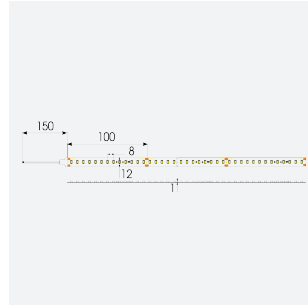

U-Cell Ultra Long LED Strip

U-Cell 48V 4.8W IP20 White 3000K 50m
Code: U/48/01/20/01/30/S05/01

Category	LED Strip
Application	Hospitality, Residential, Retail
Specification	Performance

PRODUCT FEATURES

- U-CELL Ultra long LED strip suitable for residential (external), hospitality, retail and commercial applications
- Up to 50M can be run from a single power supply, great for external applications when suitable power supply locations are few and far between
- Fast fit plug and play connections remove the need for time consuming soldering of joints
- Joint and connection accessories sold separately
- Low 48V input offers great reliability and safety for outdoor installations, as well as uniform brightness from the beginning to the end of each run
- Available in IP20, IP65 and IP67 ratings, and in drums up to 50M ensuring suitability for any long length internal or external application
- Large strip pack sizes and multiple connector packs offers great time saving and ease when working on a large scale project
- 130

GENERAL INFORMATION	
Wattage	4.8W/m
Lumens Delivered	460lm/m
Lm/W	97lm/W
Beam Angle	120
CRI	90
CCT	3000K
Input	48V
Operating Temp	-20°C - 45°C
SDCM	3
Product Weight without Packaging	0.7 kg

TECHNICAL INFORMATION	
Light Source	LED
IP Rating	IP20
Class Protection	3
Internal / External	Internal
Surface / Recessed / Suspended	Ceiling, Recessed, Wall
Lumen Depreciation	L70 50,000h
Warranty (Years)	5
CE Mark	Yes
Height	2 mm
LED Strip LEDs Per Metre	130