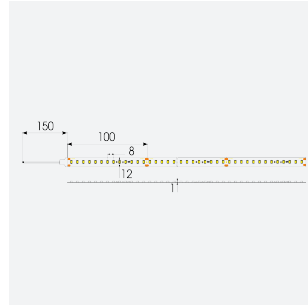

U-Cell Ultra Long LED Strip

U-Cell 48V 4.8W IP20 White 3000K 30m

Code: U/48/01/20/01/30/S03/01

Category	LED Strip
Application	Hospitality, Residential, Retail
Specification	Performance

- U-CELL Ultra long LED strip suitable for residential (external), hospitality, retail and commercial applications
- Up to 50M can be run from a single power supply, great for external applications when suitable power supply locations are few and far between
- Fast fit plug and play connections remove the need for time consuming soldering of joints
- Joint and connection accessories sold separately
- Low 48V input offers great reliability and safety for outdoor installations, as well as uniform brightness from the beginning to the end of each run
- Available in IP20, IP65 and IP67 ratings, and in drums up to 50M ensuring suitability for any long length internal or external application
- Large strip pack sizes and multiple connector packs offers great time saving and ease when working on a large scale project
- 130

GENERAL INFORMATION	
Wattage	4.8W/m
Lumens Delivered	460lm/m
Lm/W	97lm/W
Beam Angle	120
CRI	90
CCT	3000K
Input	48V
Operating Temp	-20°C - 45°C
SDCM	3
Product Weight without Packaging	0.42 kg

TECHNICAL INFORMATION	
Light Source	LED
IP Rating	IP20
Class Protection	3
Internal / External	Internal
Surface / Recessed / Suspended	Ceiling, Recessed, Wall
Lumen Depreciation	L70 50,000h
Warranty (Years)	5
CE Mark	Yes
Height	1.5 mm
LED Strip LEDs Per Metre	130