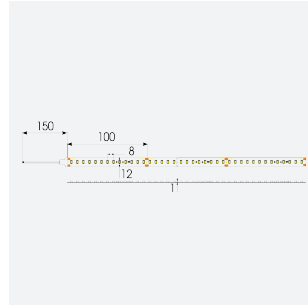

U-Cell Ultra Long LED Strip

U-Cell 48V 4.8W IP20 White 3000K 30m
Code: U/48/01/20/01/30/S03/01

Category	LED Strip
Application	Hospitality, Residential, Retail
Specification	Performance

PRODUCT FEATURES

- U-CELL Ultra long LED strip suitable for residential (external), hospitality, retail and commercial applications
- Up to 50M can be run from a single power supply, great for external applications when suitable power supply locations are few and far between
- Fast fit plug and play connections remove the need for time consuming soldering of joints
- Joint and connection accessories sold separately
- Low 48V input offers great reliability and safety for outdoor installations, as well as uniform brightness from the beginning to the end of each run
- Available in IP20, IP65 and IP67 ratings, and in drums up to 50M ensuring suitability for any long length internal or external application
- Large strip pack sizes and multiple connector packs offers great time saving and ease when working on a large scale project
- 130

GENERAL INFORMATION	
Wattage	4.8W/m
Lumens Delivered	460lm/m
Lm/W	97lm/W
Beam Angle	120
CRI	90
CCT	3000K
Input	48V
Operating Temp	-20°C - 45°C
SDCM	3
Product Weight without Packaging	0.42 kg

TECHNICAL INFORMATION	
Light Source	LED
IP Rating	IP20
Class Protection	3
Internal / External	Internal
Surface / Recessed / Suspended	Ceiling, Recessed, Wall
Lumen Depreciation	L70 50,000h
Warranty (Years)	5
CE Mark	Yes
Height	1.5 mm
LED Strip LEDs Per Metre	130