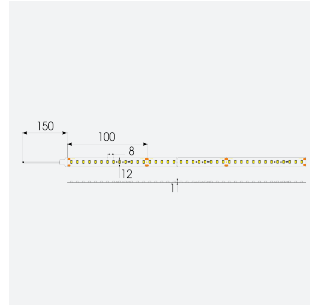

# U-Cell Ultra Long LED Strip

U-Cell 48V 4.8W IP20 White 3000K 30m  
**Code: U/48/01/20/01/30/S03/01**

Category	LED Strip
Application	Hospitality, Residential, Retail
Specification	Performance

## PRODUCT FEATURES

- U-CELL Ultra long LED strip suitable for residential (external), hospitality, retail and commercial applications
- Up to 50M can be run from a single power supply, great for external applications when suitable power supply locations are few and far between
- Fast fit plug and play connections remove the need for time consuming soldering of joints
- Joint and connection accessories sold separately
- Low 48V input offers great reliability and safety for outdoor installations, as well as uniform brightness from the beginning to the end of each run
- Available in IP20, IP65 and IP67 ratings, and in drums up to 50M ensuring suitability for any long length internal or external application
- Large strip pack sizes and multiple connector packs offers great time saving and ease when working on a large scale project
- 130

GENERAL INFORMATION	
Wattage	4.8W/m
Lumens Delivered	460lm/m
Lm/W	97lm/W
Beam Angle	120
CRI	90
CCT	3000K
Input	48V
Operating Temp	-20°C - 45°C
SDCM	3
Product Weight without Packaging	0.42 kg

TECHNICAL INFORMATION	
Light Source	LED
IP Rating	IP20
Class Protection	3
Internal / External	Internal
Surface / Recessed / Suspended	Ceiling, Recessed, Wall
Lumen Depreciation	L70 50,000h
Warranty (Years)	5
CE Mark	Yes
Height	2 mm
LED Strip LEDs Per Metre	130