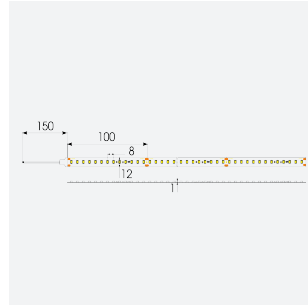

# U-Cell Ultra Long LED Strip

U-Cell 48V 4.8W IP20 White 2700K 50m

Code: U/48/01/20/01/27/S05/01

Category	LED Strip
Application	Hospitality, Residential, Retail
Specification	Performance

- U-CELL Ultra long LED strip suitable for residential (external), hospitality, retail and commercial applications
- Up to 50M can be run from a single power supply, great for external applications when suitable power supply locations are few and far between
- Fast fit plug and play connections remove the need for time consuming soldering of joints
- Joint and connection accessories sold separately
- Low 48V input offers great reliability and safety for outdoor installations, as well as uniform brightness from the beginning to the end of each run
- Available in IP20, IP65 and IP67 ratings, and in drums up to 50M ensuring suitability for any long length internal or external application
- Large strip pack sizes and multiple connector packs offers great time saving and ease when working on a large scale project
- 130

GENERAL INFORMATION	
Wattage	4.8W/m
Lumens Delivered	450lm/m
Lm/W	94lm/W
Beam Angle	120
CRI	90
CCT	2700K
Input	48V
Operating Temp	-20°C - 45°C
SDCM	3
Product Weight without Packaging	0.7 kg

TECHNICAL INFORMATION	
Light Source	LED
IP Rating	IP20
Class Protection	3
Internal / External	Internal
Surface / Recessed / Suspended	Ceiling, Recessed, Wall
Lumen Depreciation	L70 50,000h
Warranty (Years)	5
CE Mark	Yes
Height	1.5 mm
LED Strip LEDs Per Metre	130