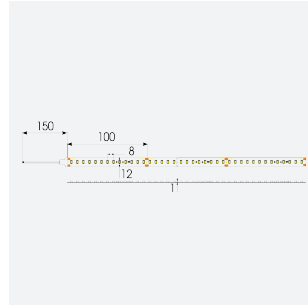

U-Cell Ultra Long LED Strip

U-Cell 48V 4.8W IP20 White 2700K 50m
Code: U/48/01/20/01/27/S05/01

Category	LED Strip
Application	Hospitality, Residential, Retail
Specification	Performance

PRODUCT FEATURES

- U-CELL Ultra long LED strip suitable for residential (external), hospitality, retail and commercial applications
- Up to 50M can be run from a single power supply, great for external applications when suitable power supply locations are few and far between
- Fast fit plug and play connections remove the need for time consuming soldering of joints
- Joint and connection accessories sold separately
- Low 48V input offers great reliability and safety for outdoor installations, as well as uniform brightness from the beginning to the end of each run
- Available in IP20, IP65 and IP67 ratings, and in drums up to 50M ensuring suitability for any long length internal or external application
- Large strip pack sizes and multiple connector packs offers great time saving and ease when working on a large scale project
- 130

GENERAL INFORMATION	
Wattage	4.8W/m
Lumens Delivered	450lm/m
Lm/W	94lm/W
Beam Angle	120
CRI	90
CCT	2700K
Input	48V
Operating Temp	-20°C - 45°C
SDCM	3
Product Weight without Packaging	0.7 kg

TECHNICAL INFORMATION	
Light Source	LED
IP Rating	IP20
Class Protection	3
Internal / External	Internal
Surface / Recessed / Suspended	Ceiling, Recessed, Wall
Lumen Depreciation	L70 50,000h
Warranty (Years)	5
CE Mark	Yes
Height	2 mm
LED Strip LEDs Per Metre	130