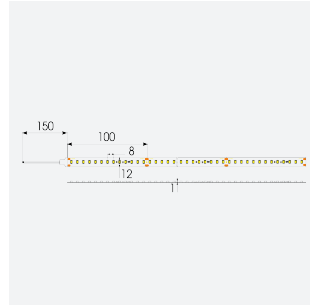

U-Cell Ultra Long LED Strip

U-Cell 48V 4.8W IP20 White 2700K 50m
Code: U/48/01/20/01/27/S05/01

Category	LED Strip
Application	Hospitality, Residential, Retail
Specification	Performance

PRODUCT FEATURES

- U-CELL Ultra long LED strip suitable for residential (external), hospitality, retail and commercial applications
- Up to 50M can be run from a single power supply, great for external applications when suitable power supply locations are few and far between
- Fast fit plug and play connections remove the need for time consuming soldering of joints
- Joint and connection accessories sold separately
- Low 48V input offers great reliability and safety for outdoor installations, as well as uniform brightness from the beginning to the end of each run
- Available in IP20, IP65 and IP67 ratings, and in drums up to 50M ensuring suitability for any long length internal or external application
- Large strip pack sizes and multiple connector packs offers great time saving and ease when working on a large scale project
- 130

GENERAL INFORMATION	
Wattage	4.8W/m
Lumens Delivered	450lm/m
Lm/W	94lm/W
Beam Angle	120
CRI	90
CCT	2700K
Input	48V
Operating Temp	-20°C - 45°C
SDCM	3
Product Weight without Packaging	0.7 kg

TECHNICAL INFORMATION	
Light Source	LED
IP Rating	IP20
Class Protection	3
Internal / External	Internal
Surface / Recessed / Suspended	Ceiling, Recessed, Wall
Lumen Depreciation	L70 50,000h
Warranty (Years)	5
CE Mark	Yes
Height	1.5 mm
LED Strip LEDs Per Metre	130