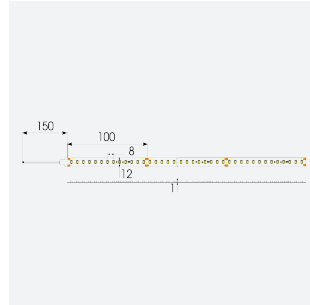

U-Cell Ultra Long LED Strip

U-Cell 48V 4.8W IP20 White 2700K 30m
Code: U/48/01/20/01/27/S03/01

Category	LED Strip
Application	Hospitality, Residential, Retail
Specification	Performance

PRODUCT FEATURES

- U-CELL Ultra long LED strip suitable for residential (external), hospitality, retail and commercial applications
- Up to 50M can be run from a single power supply, great for external applications when suitable power supply locations are few and far between
- Fast fit plug and play connections remove the need for time consuming soldering of joints
- Joint and connection accessories sold separately
- Low 48V input offers great reliability and safety for outdoor installations, as well as uniform brightness from the beginning to the end of each run
- Available in IP20, IP65 and IP67 ratings, and in drums up to 50M ensuring suitability for any long length internal or external application
- Large strip pack sizes and multiple connector packs offers great time saving and ease when working on a large scale project
- 130

GENERAL INFORMATION	
Wattage	4.8W/m
Lumens Delivered	450lm/m
Lm/W	94lm/W
Beam Angle	120
CRI	90
CCT	2700K
Input	48V
Operating Temp	-20°C - 45°C
SDCM	3
Product Weight without Packaging	0.42 kg

TECHNICAL INFORMATION	
Light Source	LED
IP Rating	IP20
Class Protection	3
Internal / External	Internal
Surface / Recessed / Suspended	Ceiling, Recessed, Wall
Lumen Depreciation	L70 50,000h
Warranty (Years)	5
CE Mark	Yes
Height	2 mm
LED Strip LEDs Per Metre	130