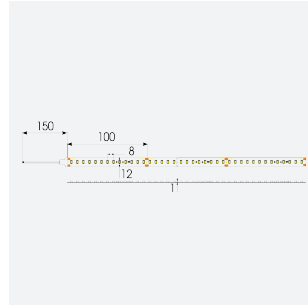

# U-Cell Ultra Long LED Strip

U-Cell 48V 4.8W IP20 White 2700K 30m  
**Code: U/48/01/20/01/27/S03/01**

Category	LED Strip
Application	Hospitality, Residential, Retail
Specification	Performance

## PRODUCT FEATURES

- U-CELL Ultra long LED strip suitable for residential (external), hospitality, retail and commercial applications
- Up to 50M can be run from a single power supply, great for external applications when suitable power supply locations are few and far between
- Fast fit plug and play connections remove the need for time consuming soldering of joints
- Joint and connection accessories sold separately
- Low 48V input offers great reliability and safety for outdoor installations, as well as uniform brightness from the beginning to the end of each run
- Available in IP20, IP65 and IP67 ratings, and in drums up to 50M ensuring suitability for any long length internal or external application
- Large strip pack sizes and multiple connector packs offers great time saving and ease when working on a large scale project
- 130

GENERAL INFORMATION	
Wattage	4.8W/m
Lumens Delivered	450lm/m
Lm/W	94lm/W
Beam Angle	120
CRI	90
CCT	2700K
Input	48V
Operating Temp	-20°C - 45°C
SDCM	3
Product Weight without Packaging	0.42 kg

TECHNICAL INFORMATION	
Light Source	LED
IP Rating	IP20
Class Protection	3
Internal / External	Internal
Surface / Recessed / Suspended	Ceiling, Recessed, Wall
Lumen Depreciation	L70 50,000h
Warranty (Years)	5
CE Mark	Yes
Height	1.5 mm
LED Strip LEDs Per Metre	130