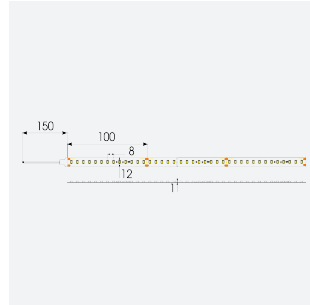

# U-Cell Ultra Long LED Strip

U-Cell 48V 4.8W IP20 White 2700K 30m

Code: U/48/01/20/01/27/S03/01

Category	LED Strip
Application	Hospitality, Residential, Retail
Specification	Performance

- U-CELL Ultra long LED strip suitable for residential (external), hospitality, retail and commercial applications
- Up to 50M can be run from a single power supply, great for external applications when suitable power supply locations are few and far between
- Fast fit plug and play connections remove the need for time consuming soldering of joints
- Joint and connection accessories sold separately
- Low 48V input offers great reliability and safety for outdoor installations, as well as uniform brightness from the beginning to the end of each run
- Available in IP20, IP65 and IP67 ratings, and in drums up to 50M ensuring suitability for any long length internal or external application
- Large strip pack sizes and multiple connector packs offers great time saving and ease when working on a large scale project
- 130

GENERAL INFORMATION	
Wattage	4.8W/m
Lumens Delivered	450lm/m
Lm/W	94lm/W
Beam Angle	120
CRI	90
CCT	2700K
Input	48V
Operating Temp	-20°C - 45°C
SDCM	3
Product Weight without Packaging	0.42 kg

TECHNICAL INFORMATION	
Light Source	LED
IP Rating	IP20
Class Protection	3
Internal / External	Internal
Surface / Recessed / Suspended	Ceiling, Recessed, Wall
Lumen Depreciation	L70 50,000h
Warranty (Years)	5
CE Mark	Yes
Height	1.5 mm
LED Strip LEDs Per Metre	130