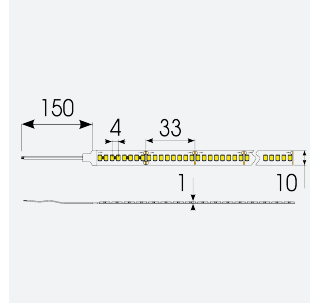

# P-Cell PRO LED Strip

P-Cell 24V 19.2W IP67 White 6500K 50m  
**Code: P/24/05/67/01/65/S05/01**

Category	LED Strip
Application	Hospitality, Residential, Retail
Specification	Architectural

## PRODUCT FEATURES

- P-CELL Professional LED strip suitable for high end residential, hospitality, retail and commercial applications
- Elite level LED chip technology with >97 CRI and low SDCM produce the best quality white light
- An extensive range of colour temperature options, IP ratings and power outputs offer the ultimate package of flexibility and versatility, suited for all high end applications
- Large strip pack sizes and multiple connector packs offers great time saving and ease when working on a large scale project
- Super high efficacy ensures peak performance, whilst also remaining economical and energy saving, helping to reduce overall energy consumption for all large scale installations
- High LED density (240 LEDs per metre) provides a uniform output reducing spotting and providing a more seamless output of light compared to traditional LED strips, coupled with a high CRI this ensures suitability for use within professional display and high end retail environments
- Fast fit plug and play connections available
- Joint and connection accessories sold separately
- 240

GENERAL INFORMATION	
Wattage	19.2W/m
Lumens Delivered	2150lm/m
Lm/W	112lm/W
Beam Angle	120
CRI	97
CCT	6500K
Input	24V
Operating Temp	-20°C - 45°C
SDCM	3
Product Weight without Packaging	2.7 kg

TECHNICAL INFORMATION	
Light Source	LED
IP Rating	IP67
Class Protection	3
Internal / External	Internal / External
Surface / Recessed / Suspended	Ceiling, Recessed, Wall
Lumen Depreciation	L70 50,000h
Warranty (Years)	5
CE Mark	Yes
Height	4.5 mm
LED Strip LEDs Per Metre	240