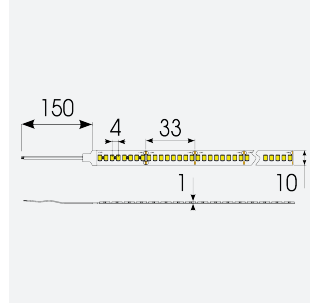

# P-Cell PRO LED Strip

P-Cell 24V 19.2W IP67 White 6500K 10m  
**Code: P/24/05/67/01/65/S02/01**

Category	LED Strip
Application	Hospitality, Residential, Retail
Specification	Architectural

## PRODUCT FEATURES

- P-CELL Professional LED strip suitable for high end residential, hospitality, retail and commercial applications
- Elite level LED chip technology with >97 CRI and low SDCM produce the best quality white light
- An extensive range of colour temperature options, IP ratings and power outputs offer the ultimate package of flexibility and versatility, suited for all high end applications
- Large strip pack sizes and multiple connector packs offers great time saving and ease when working on a large scale project
- Super high efficacy ensures peak performance, whilst also remaining economical and energy saving, helping to reduce overall energy consumption for all large scale installations
- High LED density (240 LEDs per metre) provides a uniform output reducing spotting and providing a more seamless output of light compared to traditional LED strips, coupled with a high CRI this ensures suitability for use within professional display and high end retail environments
- Fast fit plug and play connections available
- Joint and connection accessories sold separately
- 240

### GENERAL INFORMATION

Wattage	19.2W/m
Lumens Delivered	2150lm/m
Lm/W	112lm/W
Beam Angle	120
CRI	97
CCT	6500K
Input	24V
Operating Temp	-20°C - 45°C
SDCM	3
Product Weight without Packaging	0.54 kg

### TECHNICAL INFORMATION

Light Source	LED
IP Rating	IP67
Class Protection	3
Internal / External	Internal / External
Surface / Recessed / Suspended	Ceiling, Recessed, Wall
Lumen Depreciation	L70 50,000h
Warranty (Years)	5
CE Mark	Yes
Height	4.5 mm
LED Strip LEDs Per Metre	240