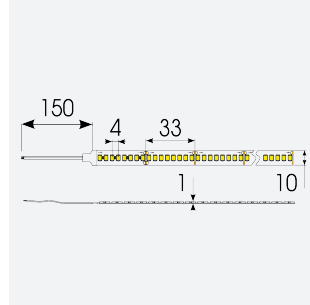

# P-Cell PRO LED Strip

Application	Hospitality, Residential, Retail
Specification	Architectural

P-Cell 24V 19.2W IP67 White 4000K 50m  
**Code: P/24/05/67/01/40/S05/01**

## PRODUCT FEATURES

- P-CELL Professional LED strip suitable for high end residential, hospitality, retail and commercial applications
- Elite level LED chip technology with >97 CRI and low SDCM produce the best quality white light
- An extensive range of colour temperature options, IP ratings and power outputs offer the ultimate package of flexibility and versatility, suited for all high end applications
- Large strip pack sizes and multiple connector packs offers great time saving and ease when working on a large scale project
- Super high efficacy ensures peak performance, whilst also remaining economical and energy saving, helping to reduce overall energy consumption for all large scale installations
- High LED density (240 LEDs per metre) provides a uniform output reducing spotting and providing a more seamless output of light compared to traditional LED strips, coupled with a high CRI this ensures suitability for use within professional display and high end retail environments
- Fast fit plug and play connections available
- Joint and connection accessories sold separately
- 240

### GENERAL INFORMATION

Wattage	19.2W/m
Lumens Delivered	2055lm/m
Lm/W	107lm/W
Beam Angle	120
CRI	97
CCT	4000K
Input	24V
Operating Temp	-20°C - 45°C
SDCM	3
Product Weight without Packaging	2.7 kg

### TECHNICAL INFORMATION

Light Source	LED
IP Rating	IP67
Class Protection	3
Internal / External	Internal / External
Surface / Recessed / Suspended	Ceiling, Recessed, Wall
Lumen Depreciation	L70 50,000h
Warranty (Years)	5
CE Mark	Yes
Height	4.5 mm
LED Strip LEDs Per Metre	240