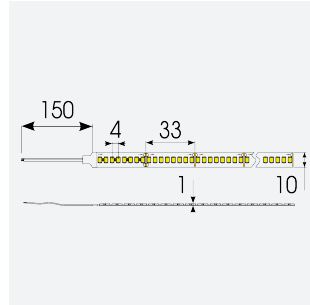

# P-Cell PRO LED Strip

P-Cell 24V 19.2W IP67 White 4000K 5m  
**Code: P/24/05/67/01/40/S01/01**

Category	LED Strip
Application	Hospitality, Residential, Retail
Specification	Architectural

## PRODUCT FEATURES

- P-CELL Professional LED strip suitable for high end residential, hospitality, retail and commercial applications
- Elite level LED chip technology with >97 CRI and low SDCM produce the best quality white light
- An extensive range of colour temperature options, IP ratings and power outputs offer the ultimate package of flexibility and versatility, suited for all high end applications
- Large strip pack sizes and multiple connector packs offers great time saving and ease when working on a large scale project
- Super high efficacy ensures peak performance, whilst also remaining economical and energy saving, helping to reduce overall energy consumption for all large scale installations
- High LED density (240 LEDs per metre) provides a uniform output reducing spotting and providing a more seamless output of light compared to traditional LED strips, coupled with a high CRI this ensures suitability for use within professional display and high end retail environments
- Fast fit plug and play connections available
- Joint and connection accessories sold separately
- 240

GENERAL INFORMATION	
Wattage	19.2W/m
Lumens Delivered	2055lm/m
Lm/W	107lm/W
Beam Angle	120
CRI	97
CCT	4000K
Input	24V
Operating Temp	-20°C - 45°C
SDCM	3
Product Weight without Packaging	0.27 kg

TECHNICAL INFORMATION	
Light Source	LED
IP Rating	IP67
Class Protection	3
Internal / External	Internal / External
Surface / Recessed / Suspended	Ceiling, Recessed, Wall
Lumen Depreciation	L70 50,000h
Warranty (Years)	5
CE Mark	Yes
Height	4.5 mm
LED Strip LEDs Per Metre	240