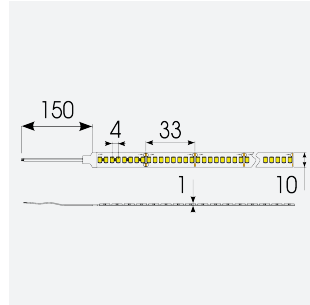

P-Cell PRO LED Strip

P-Cell 24V 19.2W IP67 White 3000K 10m
Code: P/24/05/67/01/30/S02/01

Category	LED Strip
Application	Hospitality, Residential, Retail
Specification	Architectural

PRODUCT FEATURES

- P-CELL Professional LED strip suitable for high end residential, hospitality, retail and commercial applications
- Elite level LED chip technology with >97 CRI and low SDCM produce the best quality white light
- An extensive range of colour temperature options, IP ratings and power outputs offer the ultimate package of flexibility and versatility, suited for all high end applications
- Large strip pack sizes and multiple connector packs offers great time saving and ease when working on a large scale project
- Super high efficacy ensures peak performance, whilst also remaining economical and energy saving, helping to reduce overall energy consumption for all large scale installations
- High LED density (240 LEDs per metre) provides a uniform output reducing spotting and providing a more seamless output of light compared to traditional LED strips, coupled with a high CRI this ensures suitability for use within professional display and high end retail environments
- Fast fit plug and play connections available
- Joint and connection accessories sold separately
- 240

GENERAL INFORMATION	
Wattage	19.2W/m
Lumens Delivered	1920lm/m
Lm/W	100lm/W
Beam Angle	120
CRI	97
CCT	3000K
Input	24V
Operating Temp	-20°C - 45°C
SDCM	3
Product Weight without Packaging	0.54 kg

TECHNICAL INFORMATION	
Light Source	LED
IP Rating	IP67
Class Protection	3
Internal / External	Internal / External
Surface / Recessed / Suspended	Ceiling, Recessed, Wall
Lumen Depreciation	L70 50,000h
Warranty (Years)	5
CE Mark	Yes
Height	4.5 mm
LED Strip LEDs Per Metre	240