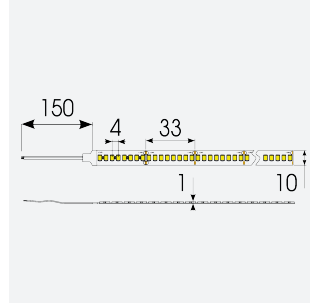

P-Cell PRO LED Strip

Application	Hospitality, Residential, Retail
Specification	Architectural

P-Cell 24V 19.2W IP67 White 3000K 10m
Code: P/24/05/67/01/30/S02/01

PRODUCT FEATURES

- P-CELL Professional LED strip suitable for high end residential, hospitality, retail and commercial applications
- Elite level LED chip technology with >97 CRI and low SDCM produce the best quality white light
- An extensive range of colour temperature options, IP ratings and power outputs offer the ultimate package of flexibility and versatility, suited for all high end applications
- Large strip pack sizes and multiple connector packs offers great time saving and ease when working on a large scale project
- Super high efficacy ensures peak performance, whilst also remaining economical and energy saving, helping to reduce overall energy consumption for all large scale installations
- High LED density (240 LEDs per metre) provides a uniform output reducing spotting and providing a more seamless output of light compared to traditional LED strips, coupled with a high CRI this ensures suitability for use within professional display and high end retail environments
- Fast fit plug and play connections available
- Joint and connection accessories sold separately
- 240

GENERAL INFORMATION

Wattage	19.2W/m
Lumens Delivered	1920lm/m
Lm/W	100lm/W
Beam Angle	120
CRI	97
CCT	3000K
Input	24V
Operating Temp	-20°C - 45°C
SDCM	3
Product Weight without Packaging	0.54 kg

TECHNICAL INFORMATION

Light Source	LED
IP Rating	IP67
Class Protection	3
Internal / External	Internal / External
Surface / Recessed / Suspended	Ceiling, Recessed, Wall
Lumen Depreciation	L70 50,000h
Warranty (Years)	5
CE Mark	Yes
Height	4.5 mm
LED Strip LEDs Per Metre	240