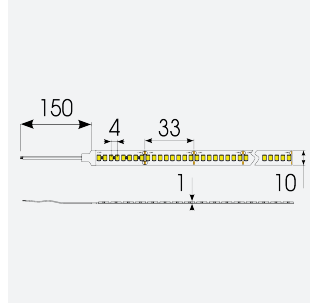

# P-Cell PRO LED Strip

P-Cell 24V 19.2W IP67 White 2700K 5m  
**Code: P/24/05/67/01/27/S01/01**

Category	LED Strip
Application	Hospitality, Residential, Retail
Specification	Architectural

## PRODUCT FEATURES

- P-CELL Professional LED strip suitable for high end residential, hospitality, retail and commercial applications
- Elite level LED chip technology with >97 CRI and low SDCM produce the best quality white light
- An extensive range of colour temperature options, IP ratings and power outputs offer the ultimate package of flexibility and versatility, suited for all high end applications
- Large strip pack sizes and multiple connector packs offers great time saving and ease when working on a large scale project
- Super high efficacy ensures peak performance, whilst also remaining economical and energy saving, helping to reduce overall energy consumption for all large scale installations
- High LED density (240 LEDs per metre) provides a uniform output reducing spotting and providing a more seamless output of light compared to traditional LED strips, coupled with a high CRI this ensures suitability for use within professional display and high end retail environments
- Fast fit plug and play connections available
- Joint and connection accessories sold separately
- 240

GENERAL INFORMATION	
Wattage	19.2W/m
Lumens Delivered	1824lm/m
Lm/W	95lm/W
Beam Angle	120
CRI	97
CCT	2700K
Input	24V
Operating Temp	-20°C - 45°C
SDCM	3
Product Weight without Packaging	0.27 kg

TECHNICAL INFORMATION	
Light Source	LED
IP Rating	IP67
Class Protection	3
Internal / External	Internal / External
Surface / Recessed / Suspended	Ceiling, Recessed, Wall
Lumen Depreciation	L70 50,000h
Warranty (Years)	5
CE Mark	Yes
Height	4.5 mm
LED Strip LEDs Per Metre	240