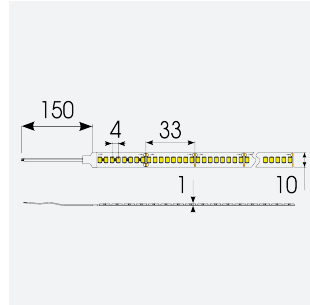

P-Cell PRO LED Strip

P-Cell 24V 19.2W IP67 White 2200K 5m
Code: P/24/05/67/01/22/S01/01

Category	LED Strip
Application	Hospitality, Residential, Retail
Specification	Architectural

PRODUCT FEATURES

- P-CELL Professional LED strip suitable for high end residential, hospitality, retail and commercial applications
- Elite level LED chip technology with >97 CRI and low SDCM produce the best quality white light
- An extensive range of colour temperature options, IP ratings and power outputs offer the ultimate package of flexibility and versatility, suited for all high end applications
- Large strip pack sizes and multiple connector packs offers great time saving and ease when working on a large scale project
- Super high efficacy ensures peak performance, whilst also remaining economical and energy saving, helping to reduce overall energy consumption for all large scale installations
- High LED density (240 LEDs per metre) provides a uniform output reducing spotting and providing a more seamless output of light compared to traditional LED strips, coupled with a high CRI this ensures suitability for use within professional display and high end retail environments
- Fast fit plug and play connections available
- Joint and connection accessories sold separately
- 240

GENERAL INFORMATION	
Wattage	19.2W/m
Lumens Delivered	1760lm/m
Lm/W	90lm/W
Beam Angle	120
CRI	97
CCT	2200K
Input	24V
Operating Temp	-20°C - 45°C
SDCM	3
Product Weight without Packaging	0.27 kg

TECHNICAL INFORMATION	
Light Source	LED
IP Rating	IP67
Class Protection	3
Internal / External	Internal / External
Surface / Recessed / Suspended	Ceiling, Recessed, Wall
Lumen Depreciation	L70 50,000h
Warranty (Years)	5
CE Mark	Yes
Height	4.5 mm
LED Strip LEDs Per Metre	240