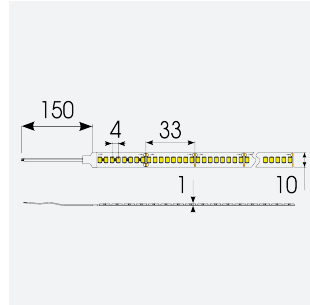

P-Cell PRO LED Strip

Application	Hospitality, Residential, Retail
Specification	Architectural

P-Cell 24V 19.2W IP67 White 2200K 5m
Code: P/24/05/67/01/22/S01/01

PRODUCT FEATURES

- P-CELL Professional LED strip suitable for high end residential, hospitality, retail and commercial applications
- Elite level LED chip technology with >97 CRI and low SDCM produce the best quality white light
- An extensive range of colour temperature options, IP ratings and power outputs offer the ultimate package of flexibility and versatility, suited for all high end applications
- Large strip pack sizes and multiple connector packs offers great time saving and ease when working on a large scale project
- Super high efficacy ensures peak performance, whilst also remaining economical and energy saving, helping to reduce overall energy consumption for all large scale installations
- High LED density (240 LEDs per metre) provides a uniform output reducing spotting and providing a more seamless output of light compared to traditional LED strips, coupled with a high CRI this ensures suitability for use within professional display and high end retail environments
- Fast fit plug and play connections available
- Joint and connection accessories sold separately
- 240

GENERAL INFORMATION

Wattage	19.2W/m
Lumens Delivered	1760lm/m
Lm/W	90lm/W
Beam Angle	120
CRI	97
CCT	2200K
Input	24V
Operating Temp	-20°C - 45°C
SDCM	3
Product Weight without Packaging	0.27 kg

TECHNICAL INFORMATION

Light Source	LED
IP Rating	IP67
Class Protection	3
Internal / External	Internal / External
Surface / Recessed / Suspended	Ceiling, Recessed, Wall
Lumen Depreciation	L70 50,000h
Warranty (Years)	5
CE Mark	Yes
Height	4.5 mm
LED Strip LEDs Per Metre	240