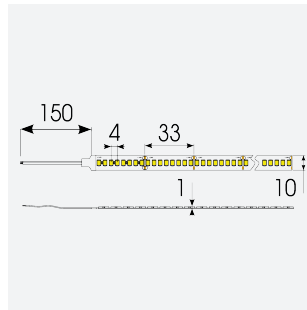

P-Cell PRO LED Strip

Application	Hospitality, Residential, Retail
Specification	Architectural

P-Cell 24V 19.2W IP67 White 2200K 5m
Code: P/24/05/67/01/22/S01/01

PRODUCT FEATURES

- P-CELL Professional LED strip suitable for high end residential, hospitality, retail and commercial applications
- Elite level LED chip technology with >97 CRI and low SDCM produce the best quality white light
- An extensive range of colour temperature options, IP ratings and power outputs offer the ultimate package of flexibility and versatility, suited for all high end applications
- Large strip pack sizes and multiple connector packs offers great time saving and ease when working on a large scale project
- Super high efficacy ensures peak performance, whilst also remaining economical and energy saving, helping to reduce overall energy consumption for all large scale installations
- High LED density (240 LEDs per metre) provides a uniform output reducing spotting and providing a more seamless output of light compared to traditional LED strips, coupled with a high CRI this ensures suitability for use within professional display and high end retail environments
- Fast fit plug and play connections available
- Joint and connection accessories sold separately
- 240

GENERAL INFORMATION

Wattage	19.2W/m
Lumens Delivered	1760lm/m
Lm/W	90lm/W
Beam Angle	120
CRI	97
CCT	2200K
Input	24V
Operating Temp	-20°C - 45°C
SDCM	3
Product Weight without Packaging	0.27 kg

TECHNICAL INFORMATION

Light Source	LED
IP Rating	IP67
Class Protection	3
Internal / External	Internal / External
Surface / Recessed / Suspended	Ceiling, Recessed, Wall
Lumen Depreciation	L70 50,000h
Warranty (Years)	5
CE Mark	Yes
Height	4 mm
LED Strip LEDs Per Metre	240