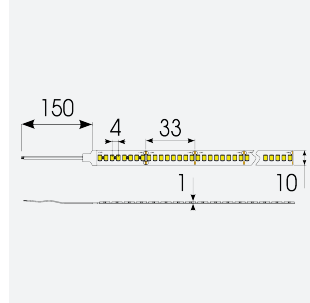

P-Cell PRO LED Strip

P-Cell 24V 19.2W IP65 White 6500K 50m
Code: P/24/05/65/01/65/S05/01

Category	LED Strip
Application	Hospitality, Residential, Retail
Specification	Architectural

PRODUCT FEATURES

- P-CELL Professional LED strip suitable for high end residential, hospitality, retail and commercial applications
- Elite level LED chip technology with >97 CRI and low SDCM produce the best quality white light
- An extensive range of colour temperature options, IP ratings and power outputs offer the ultimate package of flexibility and versatility, suited for all high end applications
- Large strip pack sizes and multiple connector packs offers great time saving and ease when working on a large scale project
- Super high efficacy ensures peak performance, whilst also remaining economical and energy saving, helping to reduce overall energy consumption for all large scale installations
- High LED density (240 LEDs per metre) provides a uniform output reducing spotting and providing a more seamless output of light compared to traditional LED strips, coupled with a high CRI this ensures suitability for use within professional display and high end retail environments
- Fast fit plug and play connections available
- Joint and connection accessories sold separately
- 240

GENERAL INFORMATION

Wattage	19.2W/m
Lumens Delivered	2150lm/m
Lm/W	112lm/W
Beam Angle	120
CRI	97
CCT	6500K
Input	24V
Operating Temp	-20°C - 45°C
SDCM	3
Product Weight without Packaging	2.7 kg

TECHNICAL INFORMATION

Light Source	LED
IP Rating	IP65
Class Protection	3
Internal / External	Internal / External
Surface / Recessed / Suspended	Ceiling, Recessed, Wall
Lumen Depreciation	L70 50,000h
Warranty (Years)	5
CE Mark	Yes
Height	4.5 mm
LED Strip LEDs Per Metre	240