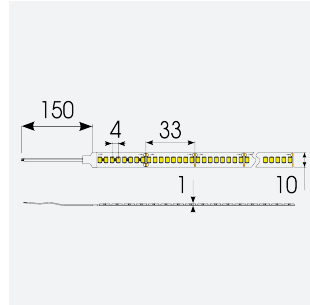

# P-Cell PRO LED Strip

P-Cell 24V 19.2W IP65 White 4000K 5m  
**Code: P/24/05/65/01/40/S01/01**

Category	LED Strip
Application	Hospitality, Residential, Retail
Specification	Architectural

## PRODUCT FEATURES

- P-CELL Professional LED strip suitable for high end residential, hospitality, retail and commercial applications
- Elite level LED chip technology with >97 CRI and low SDCM produce the best quality white light
- An extensive range of colour temperature options, IP ratings and power outputs offer the ultimate package of flexibility and versatility, suited for all high end applications
- Large strip pack sizes and multiple connector packs offers great time saving and ease when working on a large scale project
- Super high efficacy ensures peak performance, whilst also remaining economical and energy saving, helping to reduce overall energy consumption for all large scale installations
- High LED density (240 LEDs per metre) provides a uniform output reducing spotting and providing a more seamless output of light compared to traditional LED strips, coupled with a high CRI this ensures suitability for use within professional display and high end retail environments
- Fast fit plug and play connections available
- Joint and connection accessories sold separately
- 240

GENERAL INFORMATION	
Wattage	19.2W/m
Lumens Delivered	2055lm/m
Lm/W	107lm/W
Beam Angle	120
CRI	97
CCT	4000K
Input	24V
Operating Temp	-20°C - 45°C
SDCM	3
Product Weight without Packaging	0.27 kg

TECHNICAL INFORMATION	
Light Source	LED
IP Rating	IP65
Class Protection	3
Internal / External	Internal / External
Surface / Recessed / Suspended	Ceiling, Recessed, Wall
Lumen Depreciation	L70 50,000h
Warranty (Years)	5
CE Mark	Yes
Height	4.5 mm
LED Strip LEDs Per Metre	240