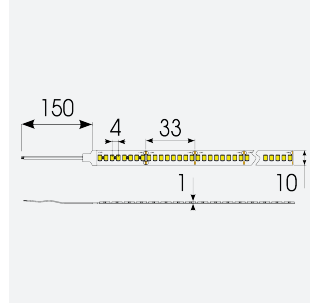

P-Cell PRO LED Strip

P-Cell 24V 19.2W IP65 White 3000K 50m
Code: P/24/05/65/01/30/S05/01

Category	LED Strip
Application	Hospitality, Residential, Retail
Specification	Architectural

PRODUCT FEATURES

- P-CELL Professional LED strip suitable for high end residential, hospitality, retail and commercial applications
- Elite level LED chip technology with >97 CRI and low SDCM produce the best quality white light
- An extensive range of colour temperature options, IP ratings and power outputs offer the ultimate package of flexibility and versatility, suited for all high end applications
- Large strip pack sizes and multiple connector packs offers great time saving and ease when working on a large scale project
- Super high efficacy ensures peak performance, whilst also remaining economical and energy saving, helping to reduce overall energy consumption for all large scale installations
- High LED density (240 LEDs per metre) provides a uniform output reducing spotting and providing a more seamless output of light compared to traditional LED strips, coupled with a high CRI this ensures suitability for use within professional display and high end retail environments
- Fast fit plug and play connections available
- Joint and connection accessories sold separately
- 240

GENERAL INFORMATION

Wattage	19.2W/m
Lumens Delivered	1920lm/m
Lm/W	100lm/W
Beam Angle	120
CRI	97
CCT	3000K
Input	24V
Operating Temp	-20°C - 45°C
SDCM	3
Product Weight without Packaging	2.7 kg

TECHNICAL INFORMATION

Light Source	LED
IP Rating	IP65
Class Protection	3
Internal / External	Internal / External
Surface / Recessed / Suspended	Ceiling, Recessed, Wall
Lumen Depreciation	L70 50,000h
Warranty (Years)	5
CE Mark	Yes
Height	4.5 mm
LED Strip LEDs Per Metre	240