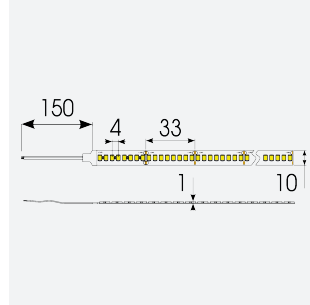

P-Cell PRO LED Strip

Application	Hospitality, Residential, Retail
Specification	Architectural

P-Cell 24V 19.2W IP65 White 3000K 50m
Code: P/24/05/65/01/30/S05/01

PRODUCT FEATURES

- P-CELL Professional LED strip suitable for high end residential, hospitality, retail and commercial applications
- Elite level LED chip technology with >97 CRI and low SDCM produce the best quality white light
- An extensive range of colour temperature options, IP ratings and power outputs offer the ultimate package of flexibility and versatility, suited for all high end applications
- Large strip pack sizes and multiple connector packs offers great time saving and ease when working on a large scale project
- Super high efficacy ensures peak performance, whilst also remaining economical and energy saving, helping to reduce overall energy consumption for all large scale installations
- High LED density (240 LEDs per metre) provides a uniform output reducing spotting and providing a more seamless output of light compared to traditional LED strips, coupled with a high CRI this ensures suitability for use within professional display and high end retail environments
- Fast fit plug and play connections available
- Joint and connection accessories sold separately
- 240

GENERAL INFORMATION

Wattage	19.2W/m
Lumens Delivered	1920lm/m
Lm/W	100lm/W
Beam Angle	120
CRI	97
CCT	3000K
Input	24V
Operating Temp	-20°C - 45°C
SDCM	3
Product Weight without Packaging	2.7 kg

TECHNICAL INFORMATION

Light Source	LED
IP Rating	IP65
Class Protection	3
Internal / External	Internal / External
Surface / Recessed / Suspended	Ceiling, Recessed, Wall
Lumen Depreciation	L70 50,000h
Warranty (Years)	5
CE Mark	Yes
Height	4.5 mm
LED Strip LEDs Per Metre	240