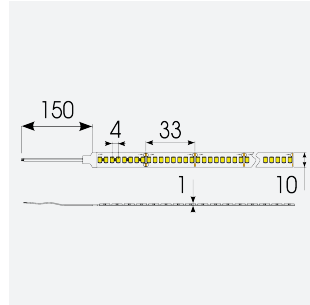

P-Cell PRO LED Strip

P-Cell 24V 19.2W IP65 White 3000K 10m
Code: P/24/05/65/01/30/S02/01

Category	LED Strip
Application	Hospitality, Residential, Retail
Specification	Architectural

PRODUCT FEATURES

- P-CELL Professional LED strip suitable for high end residential, hospitality, retail and commercial applications
- Elite level LED chip technology with >97 CRI and low SDCM produce the best quality white light
- An extensive range of colour temperature options, IP ratings and power outputs offer the ultimate package of flexibility and versatility, suited for all high end applications
- Large strip pack sizes and multiple connector packs offers great time saving and ease when working on a large scale project
- Super high efficacy ensures peak performance, whilst also remaining economical and energy saving, helping to reduce overall energy consumption for all large scale installations
- High LED density (240 LEDs per metre) provides a uniform output reducing spotting and providing a more seamless output of light compared to traditional LED strips, coupled with a high CRI this ensures suitability for use within professional display and high end retail environments
- Fast fit plug and play connections available
- Joint and connection accessories sold separately
- 240

GENERAL INFORMATION	
Wattage	19.2W/m
Lumens Delivered	1920lm/m
Lm/W	100lm/W
Beam Angle	120
CRI	97
CCT	3000K
Input	24V
Operating Temp	-20°C - 45°C
SDCM	3
Product Weight without Packaging	0.54 kg

TECHNICAL INFORMATION	
Light Source	LED
IP Rating	IP65
Class Protection	3
Internal / External	Internal / External
Surface / Recessed / Suspended	Ceiling, Recessed, Wall
Lumen Depreciation	L70 50,000h
Warranty (Years)	5
CE Mark	Yes
Height	4.5 mm
LED Strip LEDs Per Metre	240