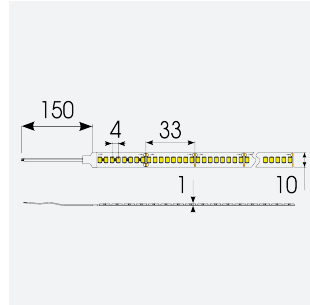

# P-Cell PRO LED Strip

P-Cell 24V 19.2W IP65 White 3000K 5m  
**Code: P/24/05/65/01/30/S01/01**

Category	LED Strip
Application	Hospitality, Residential, Retail
Specification	Architectural

## PRODUCT FEATURES

- P-CELL Professional LED strip suitable for high end residential, hospitality, retail and commercial applications
- Elite level LED chip technology with >97 CRI and low SDCM produce the best quality white light
- An extensive range of colour temperature options, IP ratings and power outputs offer the ultimate package of flexibility and versatility, suited for all high end applications
- Large strip pack sizes and multiple connector packs offers great time saving and ease when working on a large scale project
- Super high efficacy ensures peak performance, whilst also remaining economical and energy saving, helping to reduce overall energy consumption for all large scale installations
- High LED density (240 LEDs per metre) provides a uniform output reducing spotting and providing a more seamless output of light compared to traditional LED strips, coupled with a high CRI this ensures suitability for use within professional display and high end retail environments
- Fast fit plug and play connections available
- Joint and connection accessories sold separately
- 240

GENERAL INFORMATION	
Wattage	19.2W/m
Lumens Delivered	1920lm/m
Lm/W	100lm/W
Beam Angle	120
CRI	97
CCT	3000K
Input	24V
Operating Temp	-20°C - 45°C
SDCM	3
Product Weight without Packaging	0.27 kg

TECHNICAL INFORMATION	
Light Source	LED
IP Rating	IP65
Class Protection	3
Internal / External	Internal / External
Surface / Recessed / Suspended	Ceiling, Recessed, Wall
Lumen Depreciation	L70 50,000h
Warranty (Years)	5
CE Mark	Yes
Height	4.5 mm
LED Strip LEDs Per Metre	240