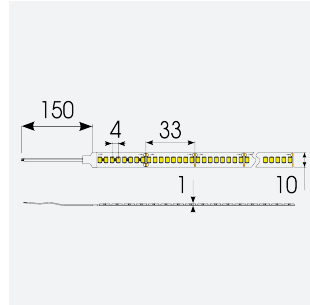

# P-Cell PRO LED Strip

Application	Hospitality, Residential, Retail
Specification	Architectural

P-Cell 24V 19.2W IP65 White 3000K 5m  
Code: P/24/05/65/01/30/S01/01

## PRODUCT FEATURES

- P-CELL Professional LED strip suitable for high end residential, hospitality, retail and commercial applications
- Elite level LED chip technology with >97 CRI and low SDCM produce the best quality white light
- An extensive range of colour temperature options, IP ratings and power outputs offer the ultimate package of flexibility and versatility, suited for all high end applications
- Large strip pack sizes and multiple connector packs offers great time saving and ease when working on a large scale project
- Super high efficacy ensures peak performance, whilst also remaining economical and energy saving, helping to reduce overall energy consumption for all large scale installations
- High LED density (240 LEDs per metre) provides a uniform output reducing spotting and providing a more seamless output of light compared to traditional LED strips, coupled with a high CRI this ensures suitability for use within professional display and high end retail environments
- Fast fit plug and play connections available
- Joint and connection accessories sold separately
- 240

### GENERAL INFORMATION

Wattage	19.2W/m
Lumens Delivered	1920lm/m
Lm/W	100lm/W
Beam Angle	120
CRI	97
CCT	3000K
Input	24V
Operating Temp	-20°C - 45°C
SDCM	3
Product Weight without Packaging	0.27 kg

### TECHNICAL INFORMATION

Light Source	LED
IP Rating	IP65
Class Protection	3
Internal / External	Internal / External
Surface / Recessed / Suspended	Ceiling, Recessed, Wall
Lumen Depreciation	L70 50,000h
Warranty (Years)	5
CE Mark	Yes
Height	4.5 mm
LED Strip LEDs Per Metre	240