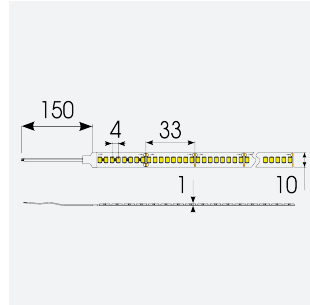

P-Cell PRO LED Strip

P-Cell 24V 19.2W IP65 White 2700K 5m
Code: P/24/05/65/01/27/S01/01

Category	LED Strip
Application	Hospitality, Residential, Retail
Specification	Architectural

PRODUCT FEATURES

- P-CELL Professional LED strip suitable for high end residential, hospitality, retail and commercial applications
- Elite level LED chip technology with >97 CRI and low SDCM produce the best quality white light
- An extensive range of colour temperature options, IP ratings and power outputs offer the ultimate package of flexibility and versatility, suited for all high end applications
- Large strip pack sizes and multiple connector packs offers great time saving and ease when working on a large scale project
- Super high efficacy ensures peak performance, whilst also remaining economical and energy saving, helping to reduce overall energy consumption for all large scale installations
- High LED density (240 LEDs per metre) provides a uniform output reducing spotting and providing a more seamless output of light compared to traditional LED strips, coupled with a high CRI this ensures suitability for use within professional display and high end retail environments
- Fast fit plug and play connections available
- Joint and connection accessories sold separately
- 240

GENERAL INFORMATION	
Wattage	19.2W/m
Lumens Delivered	1824lm/m
Lm/W	95lm/W
Beam Angle	120
CRI	97
CCT	2700K
Input	24V
Operating Temp	-20°C - 45°C
SDCM	3
Product Weight without Packaging	0.27 kg

TECHNICAL INFORMATION	
Light Source	LED
IP Rating	IP65
Class Protection	3
Internal / External	Internal / External
Surface / Recessed / Suspended	Ceiling, Recessed, Wall
Lumen Depreciation	L70 50,000h
Warranty (Years)	5
CE Mark	Yes
Height	4.5 mm
LED Strip LEDs Per Metre	240