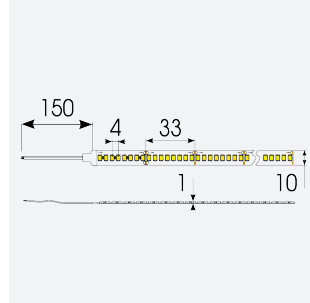

P-Cell PRO LED Strip

P-Cell 24V 19.2W IP65 White 2200K 50m
Code: P/24/05/65/01/22/S05/01

Category	LED Strip
Application	Hospitality, Residential, Retail
Specification	Architectural

PRODUCT FEATURES

- P-CELL Professional LED strip suitable for high end residential, hospitality, retail and commercial applications
- Elite level LED chip technology with >97 CRI and low SDCM produce the best quality white light
- An extensive range of colour temperature options, IP ratings and power outputs offer the ultimate package of flexibility and versatility, suited for all high end applications
- Large strip pack sizes and multiple connector packs offers great time saving and ease when working on a large scale project
- Super high efficacy ensures peak performance, whilst also remaining economical and energy saving, helping to reduce overall energy consumption for all large scale installations
- High LED density (240 LEDs per metre) provides a uniform output reducing spotting and providing a more seamless output of light compared to traditional LED strips, coupled with a high CRI this ensures suitability for use within professional display and high end retail environments
- Fast fit plug and play connections available
- Joint and connection accessories sold separately
- 240

GENERAL INFORMATION	
Wattage	19.2W/m
Lumens Delivered	1760lm/m
Lm/W	90lm/W
Beam Angle	120
CRI	97
CCT	2200K
Input	24V
Operating Temp	-20°C - 45°C
SDCM	3
Product Weight without Packaging	2.7 kg

TECHNICAL INFORMATION	
Light Source	LED
IP Rating	IP65
Class Protection	3
Internal / External	Internal / External
Surface / Recessed / Suspended	Ceiling, Recessed, Wall
Lumen Depreciation	L70 50,000h
Warranty (Years)	5
CE Mark	Yes
Height	4.5 mm
LED Strip LEDs Per Metre	240