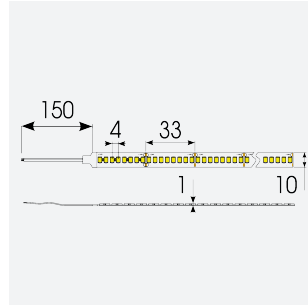

P-Cell PRO LED Strip

Application	Hospitality, Residential, Retail
Specification	Architectural

P-Cell 24V 19.2W IP65 White 2200K 50m
Code: P/24/05/65/01/22/S05/01

PRODUCT FEATURES

- P-CELL Professional LED strip suitable for high end residential, hospitality, retail and commercial applications
- Elite level LED chip technology with >97 CRI and low SDCM produce the best quality white light
- An extensive range of colour temperature options, IP ratings and power outputs offer the ultimate package of flexibility and versatility, suited for all high end applications
- Large strip pack sizes and multiple connector packs offers great time saving and ease when working on a large scale project
- Super high efficacy ensures peak performance, whilst also remaining economical and energy saving, helping to reduce overall energy consumption for all large scale installations
- High LED density (240 LEDs per metre) provides a uniform output reducing spotting and providing a more seamless output of light compared to traditional LED strips, coupled with a high CRI this ensures suitability for use within professional display and high end retail environments
- Fast fit plug and play connections available
- Joint and connection accessories sold separately
- 240

GENERAL INFORMATION

Wattage	19.2W/m
Lumens Delivered	1760lm/m
Lm/W	90lm/W
Beam Angle	120
CRI	97
CCT	2200K
Input	24V
Operating Temp	-20°C - 45°C
SDCM	3
Product Weight without Packaging	2.7 kg

TECHNICAL INFORMATION

Light Source	LED
IP Rating	IP65
Class Protection	3
Internal / External	Internal / External
Surface / Recessed / Suspended	Ceiling, Recessed, Wall
Lumen Depreciation	L70 50,000h
Warranty (Years)	5
CE Mark	Yes
Height	4 mm
LED Strip LEDs Per Metre	240