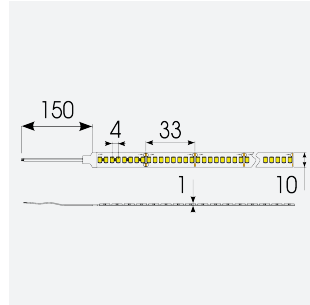

P-Cell PRO LED Strip

Application	Hospitality, Residential, Retail
Specification	Architectural

P-Cell 24V 19.2W IP65 White 2200K 50m
Code: P/24/05/65/01/22/S05/01

PRODUCT FEATURES

- P-CELL Professional LED strip suitable for high end residential, hospitality, retail and commercial applications
- Elite level LED chip technology with >97 CRI and low SDCM produce the best quality white light
- An extensive range of colour temperature options, IP ratings and power outputs offer the ultimate package of flexibility and versatility, suited for all high end applications
- Large strip pack sizes and multiple connector packs offers great time saving and ease when working on a large scale project
- Super high efficacy ensures peak performance, whilst also remaining economical and energy saving, helping to reduce overall energy consumption for all large scale installations
- High LED density (240 LEDs per metre) provides a uniform output reducing spotting and providing a more seamless output of light compared to traditional LED strips, coupled with a high CRI this ensures suitability for use within professional display and high end retail environments
- Fast fit plug and play connections available
- Joint and connection accessories sold separately
- 240

GENERAL INFORMATION

Wattage	19.2W/m
Lumens Delivered	1760lm/m
Lm/W	90lm/W
Beam Angle	120
CRI	97
CCT	2200K
Input	24V
Operating Temp	-20°C - 45°C
SDCM	3
Product Weight without Packaging	2.7 kg

TECHNICAL INFORMATION

Light Source	LED
IP Rating	IP65
Class Protection	3
Internal / External	Internal / External
Surface / Recessed / Suspended	Ceiling, Recessed, Wall
Lumen Depreciation	L70 50,000h
Warranty (Years)	5
CE Mark	Yes
Height	4.5 mm
LED Strip LEDs Per Metre	240