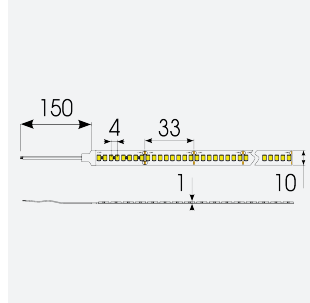

# P-Cell PRO LED Strip

P-Cell 24V 19.2W IP65 White 2200K 10m  
**Code: P/24/05/65/01/22/S02/01**

Category	LED Strip
Application	Hospitality, Residential, Retail
Specification	Architectural

## PRODUCT FEATURES

- P-CELL Professional LED strip suitable for high end residential, hospitality, retail and commercial applications
- Elite level LED chip technology with >97 CRI and low SDCM produce the best quality white light
- An extensive range of colour temperature options, IP ratings and power outputs offer the ultimate package of flexibility and versatility, suited for all high end applications
- Large strip pack sizes and multiple connector packs offers great time saving and ease when working on a large scale project
- Super high efficacy ensures peak performance, whilst also remaining economical and energy saving, helping to reduce overall energy consumption for all large scale installations
- High LED density (240 LEDs per metre) provides a uniform output reducing spotting and providing a more seamless output of light compared to traditional LED strips, coupled with a high CRI this ensures suitability for use within professional display and high end retail environments
- Fast fit plug and play connections available
- Joint and connection accessories sold separately
- 240

### GENERAL INFORMATION

Wattage	19.2W/m
Lumens Delivered	1760lm/m
Lm/W	90lm/W
Beam Angle	120
CRI	97
CCT	2200K
Input	24V
Operating Temp	-20°C - 45°C
SDCM	3
Product Weight without Packaging	0.54 kg

### TECHNICAL INFORMATION

Light Source	LED
IP Rating	IP65
Class Protection	3
Internal / External	Internal / External
Surface / Recessed / Suspended	Ceiling, Recessed, Wall
Lumen Depreciation	L70 50,000h
Warranty (Years)	5
CE Mark	Yes
Height	4.5 mm
LED Strip LEDs Per Metre	240