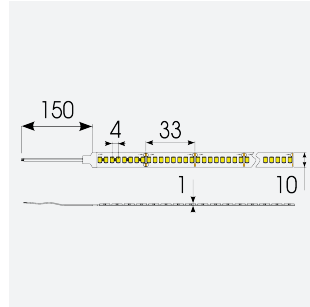

# P-Cell PRO LED Strip

P-Cell 24V 19.2W IP20 White 6500K 10m  
**Code: P/24/05/20/01/65/S02/01**

Category	LED Strip
Application	Hospitality, Residential, Retail
Specification	Architectural

## PRODUCT FEATURES

- P-CELL Professional LED strip suitable for high end residential, hospitality, retail and commercial applications
- Elite level LED chip technology with >97 CRI and low SDCM produce the best quality white light
- An extensive range of colour temperature options, IP ratings and power outputs offer the ultimate package of flexibility and versatility, suited for all high end applications
- Large strip pack sizes and multiple connector packs offers great time saving and ease when working on a large scale project
- Super high efficacy ensures peak performance, whilst also remaining economical and energy saving, helping to reduce overall energy consumption for all large scale installations
- High LED density (240 LEDs per metre) provides a uniform output reducing spotting and providing a more seamless output of light compared to traditional LED strips, coupled with a high CRI this ensures suitability for use within professional display and high end retail environments
- Fast fit plug and play connections available
- Joint and connection accessories sold separately
- 240

GENERAL INFORMATION	
Wattage	19.2W/m
Lumens Delivered	2208lm/m
Lm/W	115lm/W
Beam Angle	120
CRI	97
CCT	6500K
Input	24V
Operating Temp	-20°C - 45°C
SDCM	3
Product Weight without Packaging	0.14 kg

TECHNICAL INFORMATION	
Light Source	LED
IP Rating	IP20
Class Protection	3
Internal / External	Internal
Surface / Recessed / Suspended	Ceiling, Recessed, Wall
Lumen Depreciation	L70 50,000h
Warranty (Years)	5
CE Mark	Yes
Height	1.5 mm
LED Strip LEDs Per Metre	240