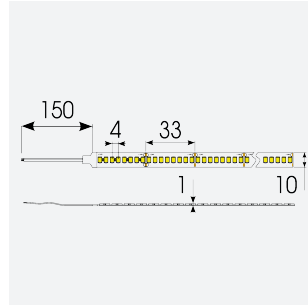

Application	Hospitality, Residential, Retail
Specification	Architectural

P-Cell PRO LED Strip

P-Cell 24V 19.2W IP20 White 4000K 50m
Code: P/24/05/20/01/40/S05/01

PRODUCT FEATURES

- P-CELL Professional LED strip suitable for high end residential, hospitality, retail and commercial applications
- Elite level LED chip technology with >97 CRI and low SDCM produce the best quality white light
- An extensive range of colour temperature options, IP ratings and power outputs offer the ultimate package of flexibility and versatility, suited for all high end applications
- Large strip pack sizes and multiple connector packs offers great time saving and ease when working on a large scale project
- Super high efficacy ensures peak performance, whilst also remaining economical and energy saving, helping to reduce overall energy consumption for all large scale installations
- High LED density (240 LEDs per metre) provides a uniform output reducing spotting and providing a more seamless output of light compared to traditional LED strips, coupled with a high CRI this ensures suitability for use within professional display and high end retail environments
- Fast fit plug and play connections available
- Joint and connection accessories sold separately
- 240

GENERAL INFORMATION

Wattage	19.2W/m
Lumens Delivered	2112lm/m
Lm/W	110lm/W
Beam Angle	120
CRI	97
CCT	4000K
Input	24V
Operating Temp	-20°C - 45°C
SDCM	3
Product Weight without Packaging	0.7 kg

TECHNICAL INFORMATION

Light Source	LED
IP Rating	IP20
Class Protection	3
Internal / External	Internal
Surface / Recessed / Suspended	Ceiling, Recessed, Wall
Lumen Depreciation	L70 50,000h
Warranty (Years)	5
CE Mark	Yes
Height	1.5 mm
LED Strip LEDs Per Metre	240