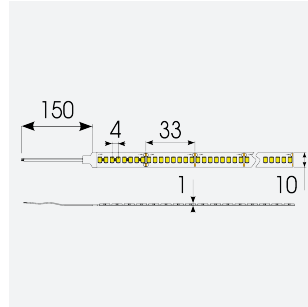

P-Cell PRO LED Strip

P-Cell 24V 19.2W IP20 White 4000K 50m
Code: P/24/05/20/01/40/S05/01

Category	LED Strip
Application	Hospitality, Residential, Retail
Specification	Architectural

PRODUCT FEATURES

- P-CELL Professional LED strip suitable for high end residential, hospitality, retail and commercial applications
- Elite level LED chip technology with >97 CRI and low SDCM produce the best quality white light
- An extensive range of colour temperature options, IP ratings and power outputs offer the ultimate package of flexibility and versatility, suited for all high end applications
- Large strip pack sizes and multiple connector packs offers great time saving and ease when working on a large scale project
- Super high efficacy ensures peak performance, whilst also remaining economical and energy saving, helping to reduce overall energy consumption for all large scale installations
- High LED density (240 LEDs per metre) provides a uniform output reducing spotting and providing a more seamless output of light compared to traditional LED strips, coupled with a high CRI this ensures suitability for use within professional display and high end retail environments
- Fast fit plug and play connections available
- Joint and connection accessories sold separately
- 240

GENERAL INFORMATION	
Wattage	19.2W/m
Lumens Delivered	2112lm/m
Lm/W	110lm/W
Beam Angle	120
CRI	97
CCT	4000K
Input	24V
Operating Temp	-20°C - 45°C
SDCM	3
Product Weight without Packaging	0.7 kg

TECHNICAL INFORMATION	
Light Source	LED
IP Rating	IP20
Class Protection	3
Internal / External	Internal
Surface / Recessed / Suspended	Ceiling, Recessed, Wall
Lumen Depreciation	L70 50,000h
Warranty (Years)	5
CE Mark	Yes
Height	1.5 mm
LED Strip LEDs Per Metre	240