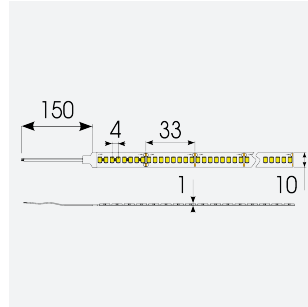

# P-Cell PRO LED Strip

Application	Hospitality, Residential, Retail
Specification	Architectural

P-Cell 24V 19.2W IP20 White 4000K 5m  
**Code: P/24/05/20/01/40/S01/01**

## PRODUCT FEATURES

- P-CELL Professional LED strip suitable for high end residential, hospitality, retail and commercial applications
- Elite level LED chip technology with >97 CRI and low SDCM produce the best quality white light
- An extensive range of colour temperature options, IP ratings and power outputs offer the ultimate package of flexibility and versatility, suited for all high end applications
- Large strip pack sizes and multiple connector packs offers great time saving and ease when working on a large scale project
- Super high efficacy ensures peak performance, whilst also remaining economical and energy saving, helping to reduce overall energy consumption for all large scale installations
- High LED density (240 LEDs per metre) provides a uniform output reducing spotting and providing a more seamless output of light compared to traditional LED strips, coupled with a high CRI this ensures suitability for use within professional display and high end retail environments
- Fast fit plug and play connections available
- Joint and connection accessories sold separately
- 240

### GENERAL INFORMATION

Wattage	19.2W/m
Lumens Delivered	2112lm/m
Lm/W	110lm/W
Beam Angle	120
CRI	97
CCT	4000K
Input	24V
Operating Temp	-20°C - 45°C
SDCM	3
Product Weight without Packaging	0.07 kg

### TECHNICAL INFORMATION

Light Source	LED
IP Rating	IP20
Class Protection	3
Internal / External	Internal
Surface / Recessed / Suspended	Ceiling, Recessed, Wall
Lumen Depreciation	L70 50,000h
Warranty (Years)	5
CE Mark	Yes
Height	1.5 mm
LED Strip LEDs Per Metre	240