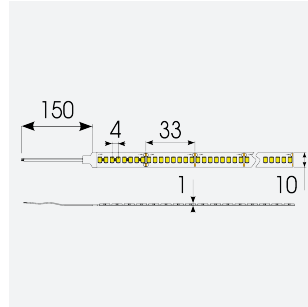

# P-Cell PRO LED Strip

P-Cell 24V 19.2W IP20 White 4000K 5m  
**Code: P/24/05/20/01/40/S01/01**

Category	LED Strip
Application	Hospitality, Residential, Retail
Specification	Architectural

## PRODUCT FEATURES

- P-CELL Professional LED strip suitable for high end residential, hospitality, retail and commercial applications
- Elite level LED chip technology with >97 CRI and low SDCM produce the best quality white light
- An extensive range of colour temperature options, IP ratings and power outputs offer the ultimate package of flexibility and versatility, suited for all high end applications
- Large strip pack sizes and multiple connector packs offers great time saving and ease when working on a large scale project
- Super high efficacy ensures peak performance, whilst also remaining economical and energy saving, helping to reduce overall energy consumption for all large scale installations
- High LED density (240 LEDs per metre) provides a uniform output reducing spotting and providing a more seamless output of light compared to traditional LED strips, coupled with a high CRI this ensures suitability for use within professional display and high end retail environments
- Fast fit plug and play connections available
- Joint and connection accessories sold separately
- 240

GENERAL INFORMATION	
Wattage	19.2W/m
Lumens Delivered	2112lm/m
Lm/W	110lm/W
Beam Angle	120
CRI	97
CCT	4000K
Input	24V
Operating Temp	-20°C - 45°C
SDCM	3
Product Weight without Packaging	0.07 kg

TECHNICAL INFORMATION	
Light Source	LED
IP Rating	IP20
Class Protection	3
Internal / External	Internal
Surface / Recessed / Suspended	Ceiling, Recessed, Wall
Lumen Depreciation	L70 50,000h
Warranty (Years)	5
CE Mark	Yes
Height	1.5 mm
LED Strip LEDs Per Metre	240