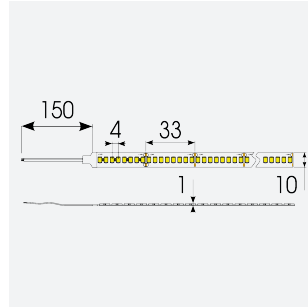

# P-Cell PRO LED Strip

<b>Application</b>	Hospitality, Residential, Retail
<b>Specification</b>	Architectural

P-Cell 24V 19.2W IP20 White 3000K 50m  
**Code: P/24/05/20/01/30/S05/01**

## PRODUCT FEATURES

- P-CELL Professional LED strip suitable for high end residential, hospitality, retail and commercial applications
- Elite level LED chip technology with >97 CRI and low SDCM produce the best quality white light
- An extensive range of colour temperature options, IP ratings and power outputs offer the ultimate package of flexibility and versatility, suited for all high end applications
- Large strip pack sizes and multiple connector packs offers great time saving and ease when working on a large scale project
- Super high efficacy ensures peak performance, whilst also remaining economical and energy saving, helping to reduce overall energy consumption for all large scale installations
- High LED density (240 LEDs per metre) provides a uniform output reducing spotting and providing a more seamless output of light compared to traditional LED strips, coupled with a high CRI this ensures suitability for use within professional display and high end retail environments
- Fast fit plug and play connections available
- Joint and connection accessories sold separately
- 240

### GENERAL INFORMATION

Wattage	19.2W/m
Lumens Delivered	1977lm/m
Lm/W	103lm/W
Beam Angle	120
CRI	97
CCT	3000K
Input	24V
Operating Temp	-20°C - 45°C
SDCM	3
Product Weight without Packaging	0.7 kg

### TECHNICAL INFORMATION

Light Source	LED
IP Rating	IP20
Class Protection	3
Internal / External	Internal
Surface / Recessed / Suspended	Ceiling, Recessed, Wall
Lumen Depreciation	L70 50,000h
Warranty (Years)	5
CE Mark	Yes
Height	2 mm
LED Strip LEDs Per Metre	240