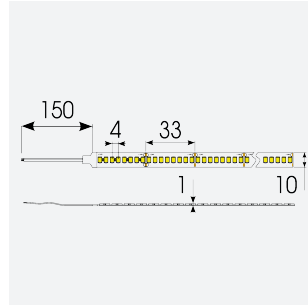

# P-Cell PRO LED Strip

P-Cell 24V 19.2W IP20 White 3000K 50m  
Code: P/24/05/20/01/30/S05/01

## PRODUCT FEATURES

- P-CELL Professional LED strip suitable for high end residential, hospitality, retail and commercial applications
- Elite level LED chip technology with >97 CRI and low SDCM produce the best quality white light
- An extensive range of colour temperature options, IP ratings and power outputs offer the ultimate package of flexibility and versatility, suited for all high end applications
- Large strip pack sizes and multiple connector packs offers great time saving and ease when working on a large scale project
- Super high efficacy ensures peak performance, whilst also remaining economical and energy saving, helping to reduce overall energy consumption for all large scale installations
- High LED density (240 LEDs per metre) provides a uniform output reducing spotting and providing a more seamless output of light compared to traditional LED strips, coupled with a high CRI this ensures suitability for use within professional display and high end retail environments
- Fast fit plug and play connections available
- Joint and connection accessories sold separately
- 240

### GENERAL INFORMATION

Wattage	19.2W/m
Lumens Delivered	1977lm/m
Lm/W	103lm/W
Beam Angle	120
CRI	97
CCT	3000K
Input	24V
Operating Temp	-20°C - 45°C
SDCM	3
Product Weight without Packaging	0.7 kg

### TECHNICAL INFORMATION

Light Source	LED
IP Rating	IP20
Class Protection	3
Internal / External	Internal
Surface / Recessed / Suspended	Ceiling, Recessed, Wall
Lumen Depreciation	L70 50,000h
Warranty (Years)	5
CE Mark	Yes
Height	1.5 mm
LED Strip LEDs Per Metre	240