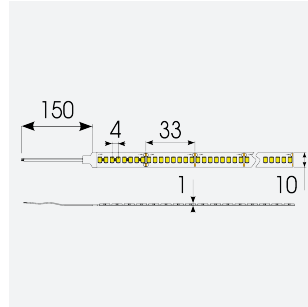

P-Cell PRO LED Strip

P-Cell 24V 19.2W IP20 White 3000K 50m
Code: P/24/05/20/01/30/S05/01

Category	LED Strip
Application	Hospitality, Residential, Retail
Specification	Architectural

PRODUCT FEATURES

- P-CELL Professional LED strip suitable for high end residential, hospitality, retail and commercial applications
- Elite level LED chip technology with >97 CRI and low SDCM produce the best quality white light
- An extensive range of colour temperature options, IP ratings and power outputs offer the ultimate package of flexibility and versatility, suited for all high end applications
- Large strip pack sizes and multiple connector packs offers great time saving and ease when working on a large scale project
- Super high efficacy ensures peak performance, whilst also remaining economical and energy saving, helping to reduce overall energy consumption for all large scale installations
- High LED density (240 LEDs per metre) provides a uniform output reducing spotting and providing a more seamless output of light compared to traditional LED strips, coupled with a high CRI this ensures suitability for use within professional display and high end retail environments
- Fast fit plug and play connections available
- Joint and connection accessories sold separately
- 240

GENERAL INFORMATION	
Wattage	19.2W/m
Lumens Delivered	1977lm/m
Lm/W	103lm/W
Beam Angle	120
CRI	97
CCT	3000K
Input	24V
Operating Temp	-20°C - 45°C
SDCM	3
Product Weight without Packaging	0.7 kg

TECHNICAL INFORMATION	
Light Source	LED
IP Rating	IP20
Class Protection	3
Internal / External	Internal
Surface / Recessed / Suspended	Ceiling, Recessed, Wall
Lumen Depreciation	L70 50,000h
Warranty (Years)	5
CE Mark	Yes
Height	1.5 mm
LED Strip LEDs Per Metre	240