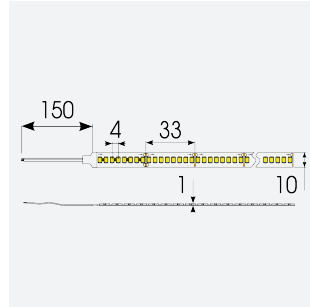

P-Cell PRO LED Strip

P-Cell 24V 19.2W IP20 White 3000K 10m
Code: P/24/05/20/01/30/S02/01

Category	LED Strip
Application	Hospitality, Residential, Retail
Specification	Architectural

PRODUCT FEATURES

- P-CELL Professional LED strip suitable for high end residential, hospitality, retail and commercial applications
- Elite level LED chip technology with >97 CRI and low SDCM produce the best quality white light
- An extensive range of colour temperature options, IP ratings and power outputs offer the ultimate package of flexibility and versatility, suited for all high end applications
- Large strip pack sizes and multiple connector packs offers great time saving and ease when working on a large scale project
- Super high efficacy ensures peak performance, whilst also remaining economical and energy saving, helping to reduce overall energy consumption for all large scale installations
- High LED density (240 LEDs per metre) provides a uniform output reducing spotting and providing a more seamless output of light compared to traditional LED strips, coupled with a high CRI this ensures suitability for use within professional display and high end retail environments
- Fast fit plug and play connections available
- Joint and connection accessories sold separately
- 240

GENERAL INFORMATION	
Wattage	19.2W/m
Lumens Delivered	1977lm/m
Lm/W	103lm/W
Beam Angle	120
CRI	97
CCT	3000K
Input	24V
Operating Temp	-20°C - 45°C
SDCM	3
Product Weight without Packaging	0.14 kg

TECHNICAL INFORMATION	
Light Source	LED
IP Rating	IP20
Class Protection	3
Internal / External	Internal
Surface / Recessed / Suspended	Ceiling, Recessed, Wall
Lumen Depreciation	L70 50,000h
Warranty (Years)	5
CE Mark	Yes
Height	1.5 mm
LED Strip LEDs Per Metre	240