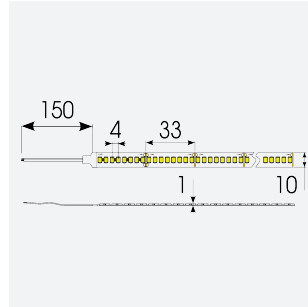

# P-Cell PRO LED Strip

Application	Hospitality, Residential, Retail
Specification	Architectural

P-Cell 24V 19.2W IP20 White 3000K 10m  
Code: P/24/05/20/01/30/S02/01

## PRODUCT FEATURES

- P-CELL Professional LED strip suitable for high end residential, hospitality, retail and commercial applications
- Elite level LED chip technology with >97 CRI and low SDCM produce the best quality white light
- An extensive range of colour temperature options, IP ratings and power outputs offer the ultimate package of flexibility and versatility, suited for all high end applications
- Large strip pack sizes and multiple connector packs offers great time saving and ease when working on a large scale project
- Super high efficacy ensures peak performance, whilst also remaining economical and energy saving, helping to reduce overall energy consumption for all large scale installations
- High LED density (240 LEDs per metre) provides a uniform output reducing spotting and providing a more seamless output of light compared to traditional LED strips, coupled with a high CRI this ensures suitability for use within professional display and high end retail environments
- Fast fit plug and play connections available
- Joint and connection accessories sold separately
- 240

### GENERAL INFORMATION

Wattage	19.2W/m
Lumens Delivered	1977lm/m
Lm/W	103lm/W
Beam Angle	120
CRI	97
CCT	3000K
Input	24V
Operating Temp	-20°C - 45°C
SDCM	3
Product Weight without Packaging	0.14 kg

### TECHNICAL INFORMATION

Light Source	LED
IP Rating	IP20
Class Protection	3
Internal / External	Internal
Surface / Recessed / Suspended	Ceiling, Recessed, Wall
Lumen Depreciation	L70 50,000h
Warranty (Years)	5
CE Mark	Yes
Height	1.5 mm
LED Strip LEDs Per Metre	240