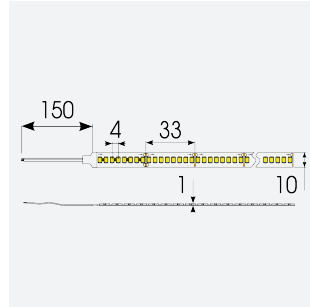

P-Cell PRO LED Strip

Application	Hospitality, Residential, Retail
Specification	Architectural

P-Cell 24V 19.2W IP20 White 3000K 10m
Code: P/24/05/20/01/30/S02/01

PRODUCT FEATURES

- P-CELL Professional LED strip suitable for high end residential, hospitality, retail and commercial applications
- Elite level LED chip technology with >97 CRI and low SDCM produce the best quality white light
- An extensive range of colour temperature options, IP ratings and power outputs offer the ultimate package of flexibility and versatility, suited for all high end applications
- Large strip pack sizes and multiple connector packs offers great time saving and ease when working on a large scale project
- Super high efficacy ensures peak performance, whilst also remaining economical and energy saving, helping to reduce overall energy consumption for all large scale installations
- High LED density (240 LEDs per metre) provides a uniform output reducing spotting and providing a more seamless output of light compared to traditional LED strips, coupled with a high CRI this ensures suitability for use within professional display and high end retail environments
- Fast fit plug and play connections available
- Joint and connection accessories sold separately
- 240

GENERAL INFORMATION

Wattage	19.2W/m
Lumens Delivered	1977lm/m
Lm/W	103lm/W
Beam Angle	120
CRI	97
CCT	3000K
Input	24V
Operating Temp	-20°C - 45°C
SDCM	3
Product Weight without Packaging	0.14 kg

TECHNICAL INFORMATION

Light Source	LED
IP Rating	IP20
Class Protection	3
Internal / External	Internal
Surface / Recessed / Suspended	Ceiling, Recessed, Wall
Lumen Depreciation	L70 50,000h
Warranty (Years)	5
CE Mark	Yes
Height	2 mm
LED Strip LEDs Per Metre	240