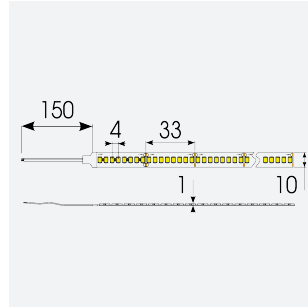

P-Cell PRO LED Strip

Application	Hospitality, Residential, Retail
Specification	Architectural

P-Cell 24V 19.2W IP20 White 3000K 5m
Code: P/24/05/20/01/30/S01/01

PRODUCT FEATURES

- P-CELL Professional LED strip suitable for high end residential, hospitality, retail and commercial applications
- Elite level LED chip technology with >97 CRI and low SDCM produce the best quality white light
- An extensive range of colour temperature options, IP ratings and power outputs offer the ultimate package of flexibility and versatility, suited for all high end applications
- Large strip pack sizes and multiple connector packs offers great time saving and ease when working on a large scale project
- Super high efficacy ensures peak performance, whilst also remaining economical and energy saving, helping to reduce overall energy consumption for all large scale installations
- High LED density (240 LEDs per metre) provides a uniform output reducing spotting and providing a more seamless output of light compared to traditional LED strips, coupled with a high CRI this ensures suitability for use within professional display and high end retail environments
- Fast fit plug and play connections available
- Joint and connection accessories sold separately
- 240

GENERAL INFORMATION

Wattage	19.2W/m
Lumens Delivered	1977lm/m
Lm/W	103lm/W
Beam Angle	120
CRI	97
CCT	3000K
Input	24V
Operating Temp	-20°C - 45°C
SDCM	3
Product Weight without Packaging	0.07 kg

TECHNICAL INFORMATION

Light Source	LED
IP Rating	IP20
Class Protection	3
Internal / External	Internal
Surface / Recessed / Suspended	Ceiling, Recessed, Wall
Lumen Depreciation	L70 50,000h
Warranty (Years)	5
CE Mark	Yes
Height	1.5 mm
LED Strip LEDs Per Metre	240