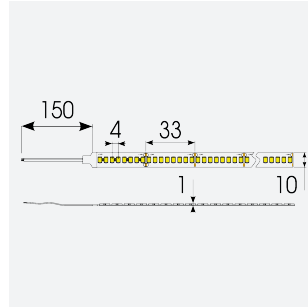

P-Cell PRO LED Strip

P-Cell 24V 19.2W IP20 White 3000K 5m
Code: P/24/05/20/01/30/S01/01

Category	LED Strip
Application	Hospitality, Residential, Retail
Specification	Architectural

PRODUCT FEATURES

- P-CELL Professional LED strip suitable for high end residential, hospitality, retail and commercial applications
- Elite level LED chip technology with >97 CRI and low SDCM produce the best quality white light
- An extensive range of colour temperature options, IP ratings and power outputs offer the ultimate package of flexibility and versatility, suited for all high end applications
- Large strip pack sizes and multiple connector packs offers great time saving and ease when working on a large scale project
- Super high efficacy ensures peak performance, whilst also remaining economical and energy saving, helping to reduce overall energy consumption for all large scale installations
- High LED density (240 LEDs per metre) provides a uniform output reducing spotting and providing a more seamless output of light compared to traditional LED strips, coupled with a high CRI this ensures suitability for use within professional display and high end retail environments
- Fast fit plug and play connections available
- Joint and connection accessories sold separately
- 240

GENERAL INFORMATION	
Wattage	19.2W/m
Lumens Delivered	1977lm/m
Lm/W	103lm/W
Beam Angle	120
CRI	97
CCT	3000K
Input	24V
Operating Temp	-20°C - 45°C
SDCM	3
Product Weight without Packaging	0.07 kg

TECHNICAL INFORMATION	
Light Source	LED
IP Rating	IP20
Class Protection	3
Internal / External	Internal
Surface / Recessed / Suspended	Ceiling, Recessed, Wall
Lumen Depreciation	L70 50,000h
Warranty (Years)	5
CE Mark	Yes
Height	1.5 mm
LED Strip LEDs Per Metre	240