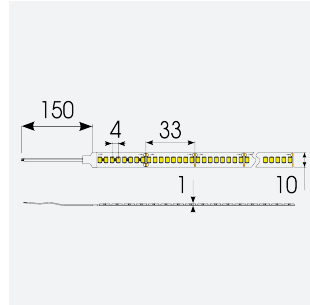

P-Cell PRO LED Strip

P-Cell 24V 19.2W IP20 White 2700K 50m
Code: P/24/05/20/01/27/S05/01

Category	LED Strip
Application	Hospitality, Residential, Retail
Specification	Architectural

PRODUCT FEATURES

- P-CELL Professional LED strip suitable for high end residential, hospitality, retail and commercial applications
- Elite level LED chip technology with >97 CRI and low SDCM produce the best quality white light
- An extensive range of colour temperature options, IP ratings and power outputs offer the ultimate package of flexibility and versatility, suited for all high end applications
- Large strip pack sizes and multiple connector packs offers great time saving and ease when working on a large scale project
- Super high efficacy ensures peak performance, whilst also remaining economical and energy saving, helping to reduce overall energy consumption for all large scale installations
- High LED density (240 LEDs per metre) provides a uniform output reducing spotting and providing a more seamless output of light compared to traditional LED strips, coupled with a high CRI this ensures suitability for use within professional display and high end retail environments
- Fast fit plug and play connections available
- Joint and connection accessories sold separately
- 240

GENERAL INFORMATION	
Wattage	19.2W/m
Lumens Delivered	1862lm/m
Lm/W	97lm/W
Beam Angle	120
CRI	97
CCT	2700K
Input	24V
Operating Temp	-20°C - 45°C
SDCM	3
Product Weight without Packaging	0.7 kg

TECHNICAL INFORMATION	
Light Source	LED
IP Rating	IP20
Class Protection	3
Internal / External	Internal
Surface / Recessed / Suspended	Ceiling, Recessed, Wall
Lumen Depreciation	L70 50,000h
Warranty (Years)	5
CE Mark	Yes
Height	1.5 mm
LED Strip LEDs Per Metre	240